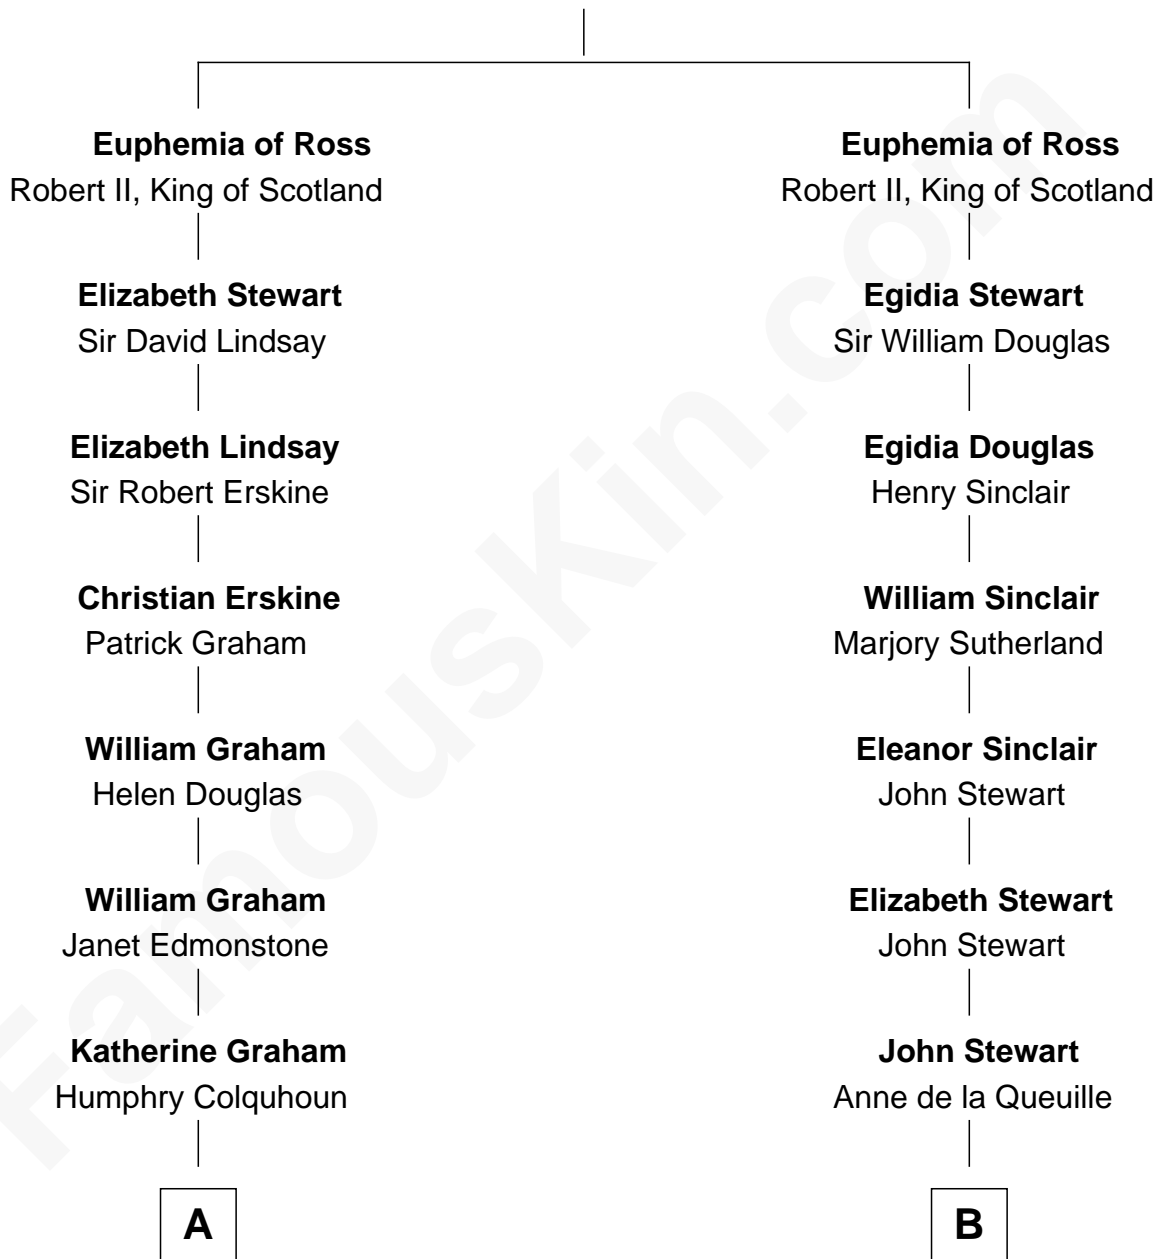

FamousKin.com Relationship Chart of

Tilda Swinton

Movie Actress

20th cousin 1 time removed of

Howard Dean

79th Governor of Vermont

Hugh of Ross

C

Archibald Campbell Swinton

Georgiana Caroline Sitwell

George Sitwell Campbell Swinton

Elizabeth Ebsworth

Alan Henry Campbell Swinton

Mariora Beatrice Evelyn Rochfort Alers-Hankey

Sir John Swinton

Judith Balfour Killen