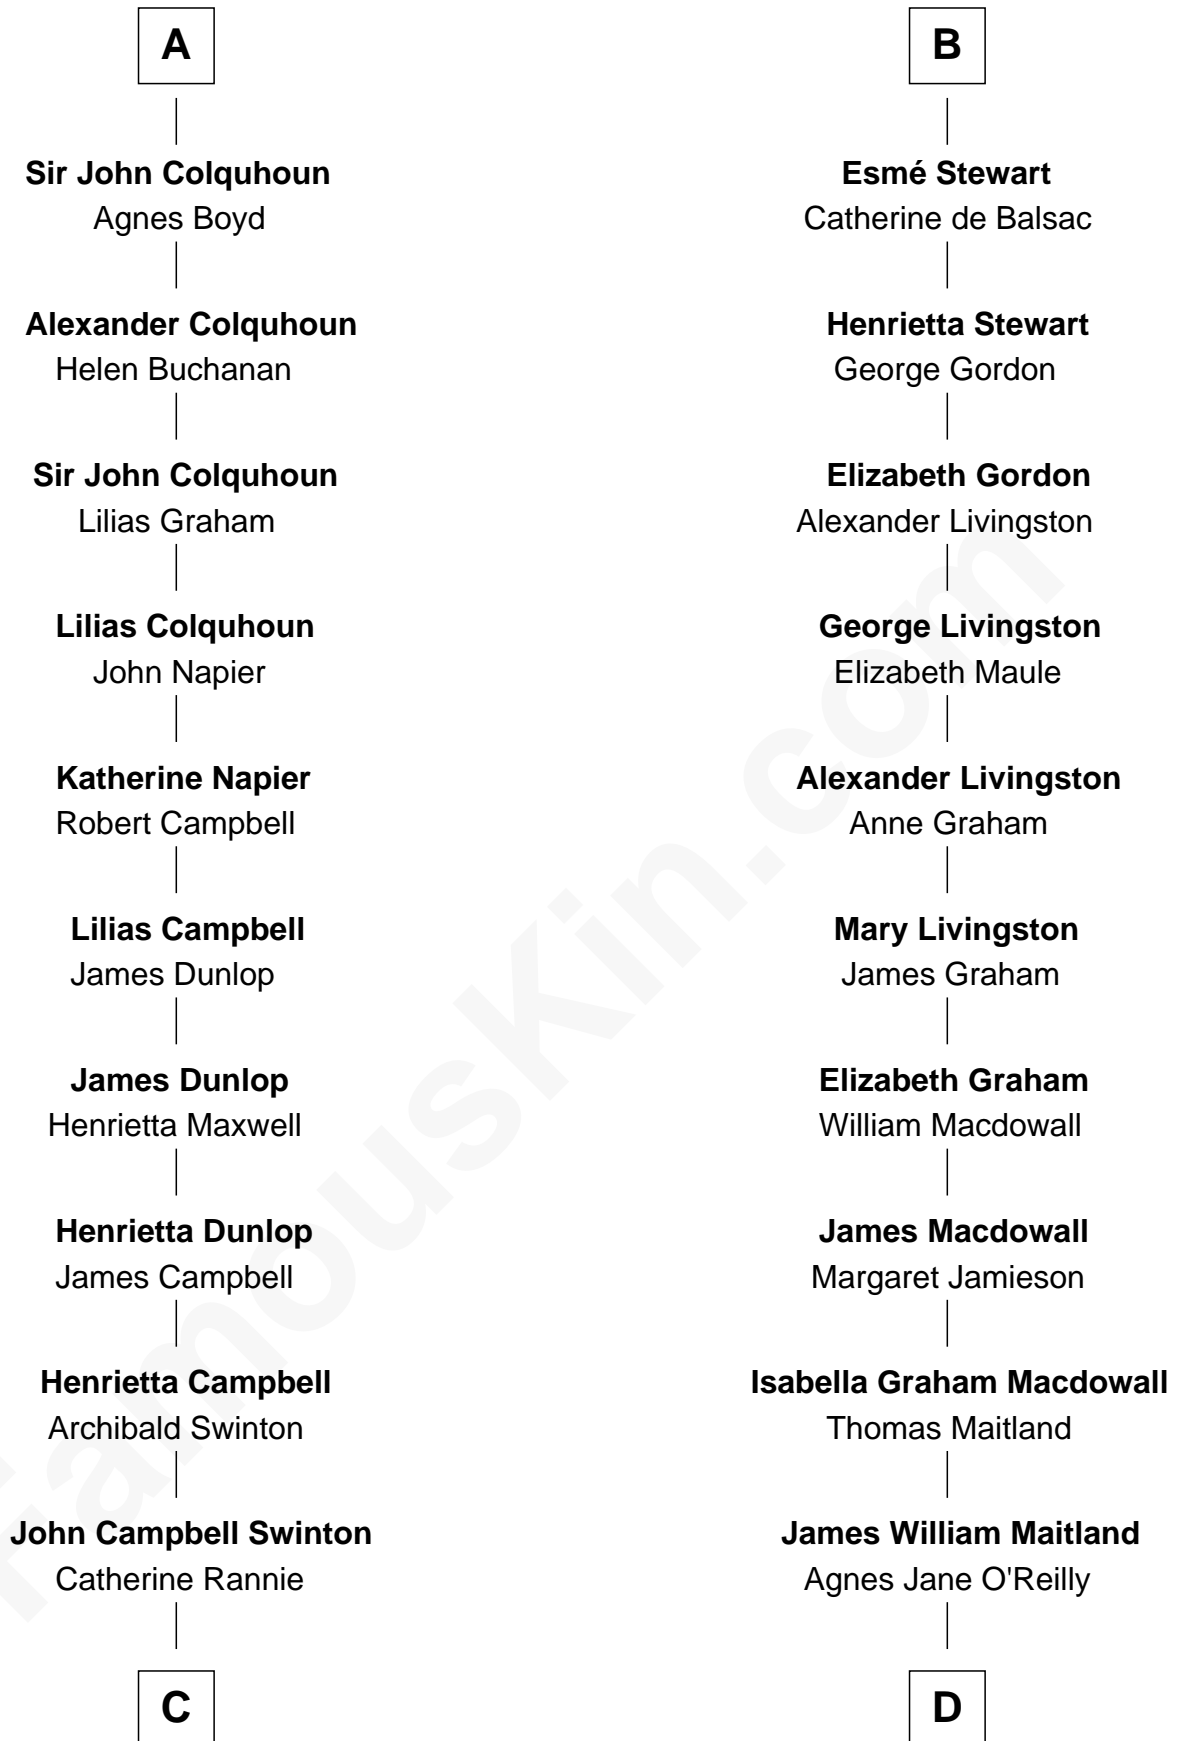

FamousKin.com Relationship Chart of

Tilda Swinton

Movie Actress

20th cousin 1 time removed of

Howard Dean

79th Governor of Vermont

Hugh of Ross

C

Archibald Campbell Swinton

Georgiana Caroline Sitwell

George Sitwell Campbell Swinton

Elizabeth Ebsworth

Alan Henry Campbell Swinton

Mariora Beatrice Evelyn Rochfort Alers-Hankey

Sir John Swinton

Judith Balfour Killen