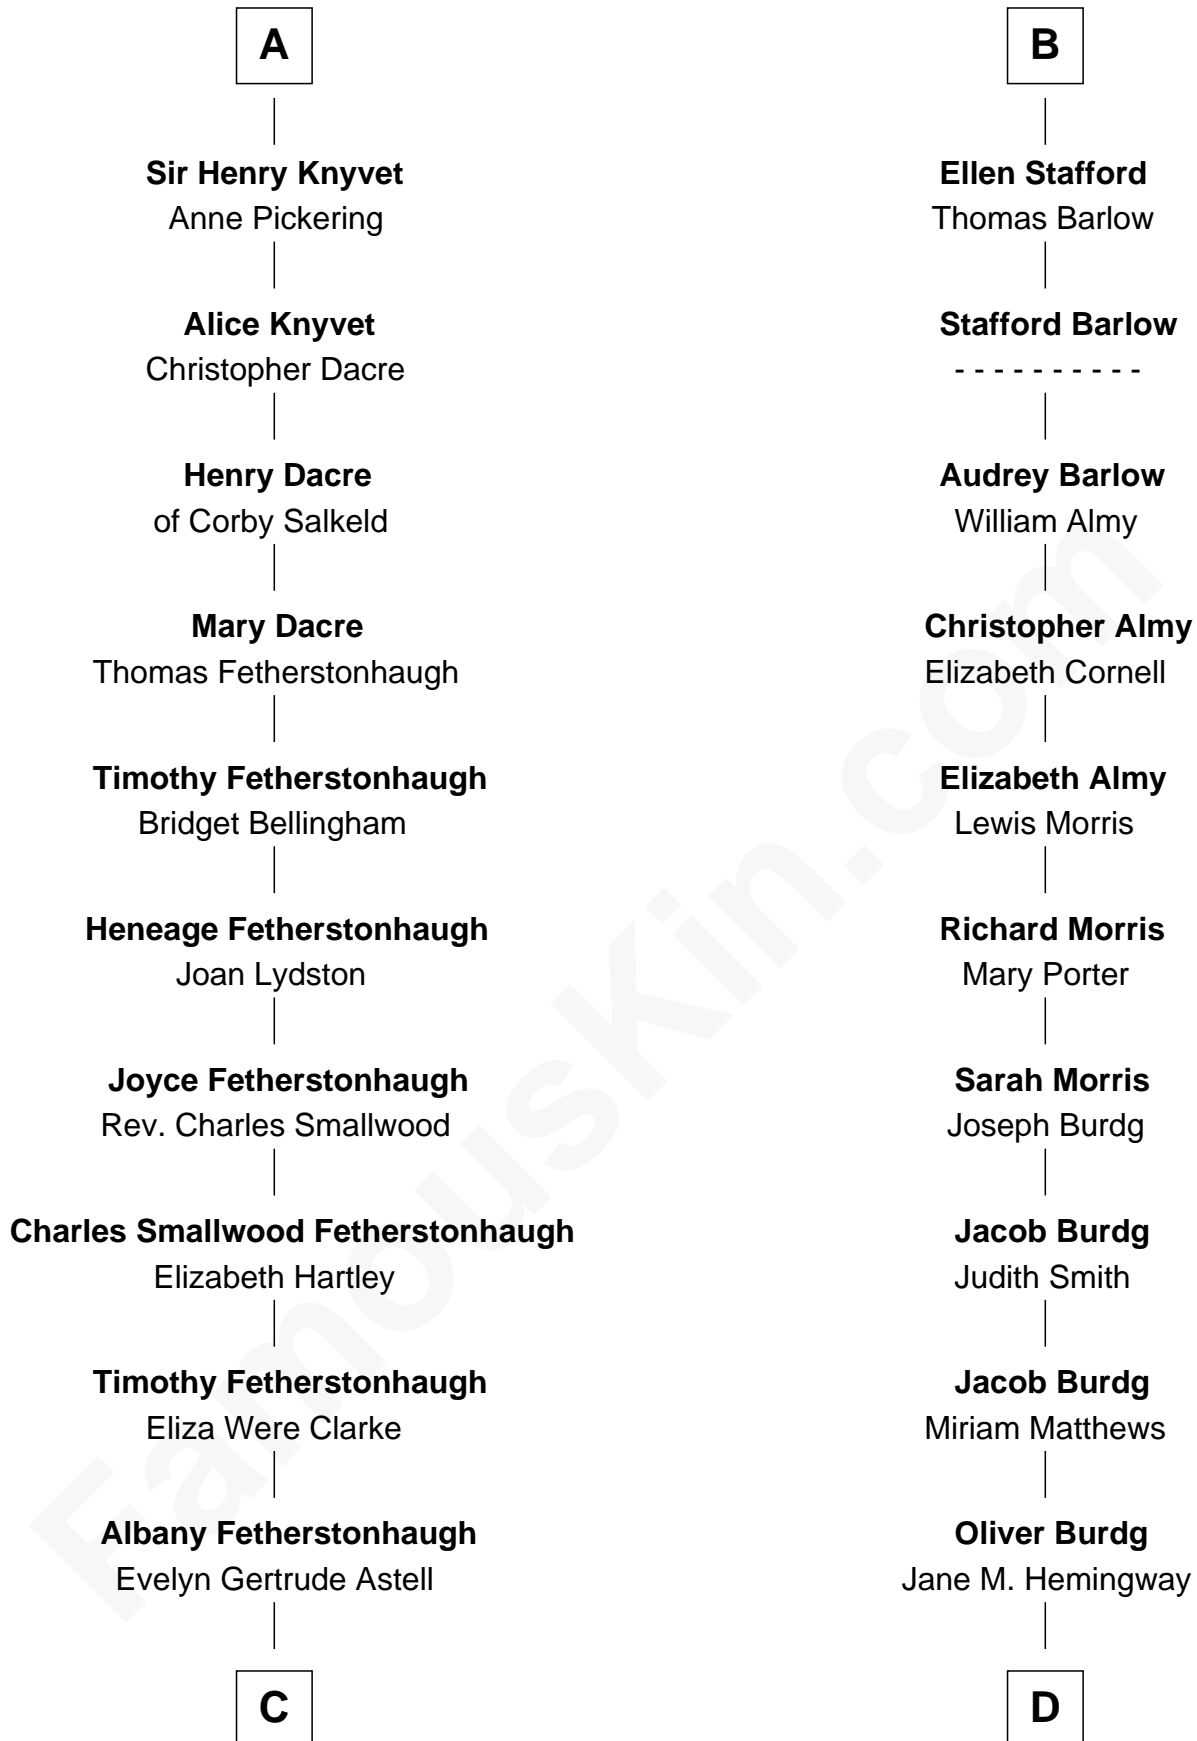

FamousKin.com Relationship Chart of

Tilda Swinton

Movie Actress

19th cousin 1 time removed of

Richard Nixon

37th U.S. President

Sir Ralph Basset

Joan - - - - -

Katherine Fray

Sir Humphrey Stafford

Margaret Fogge

Sir Humphrey Stafford

Margaret Tame

B

C

Gertrude Clare Fetherstonhaugh
Cecil George Herbert Alers-Hankey

Matoria Beatrice Evelyn Rochfort Alers-Hankey
Alan Henry Campbell Swinton

Sir John Swinton
Judith Balfour Killen

Tilda Swinton
Movie Actress

D

Almira Park Burdg
Franklin Milhous

Hannah Milhous
Francis Anthony Nixon