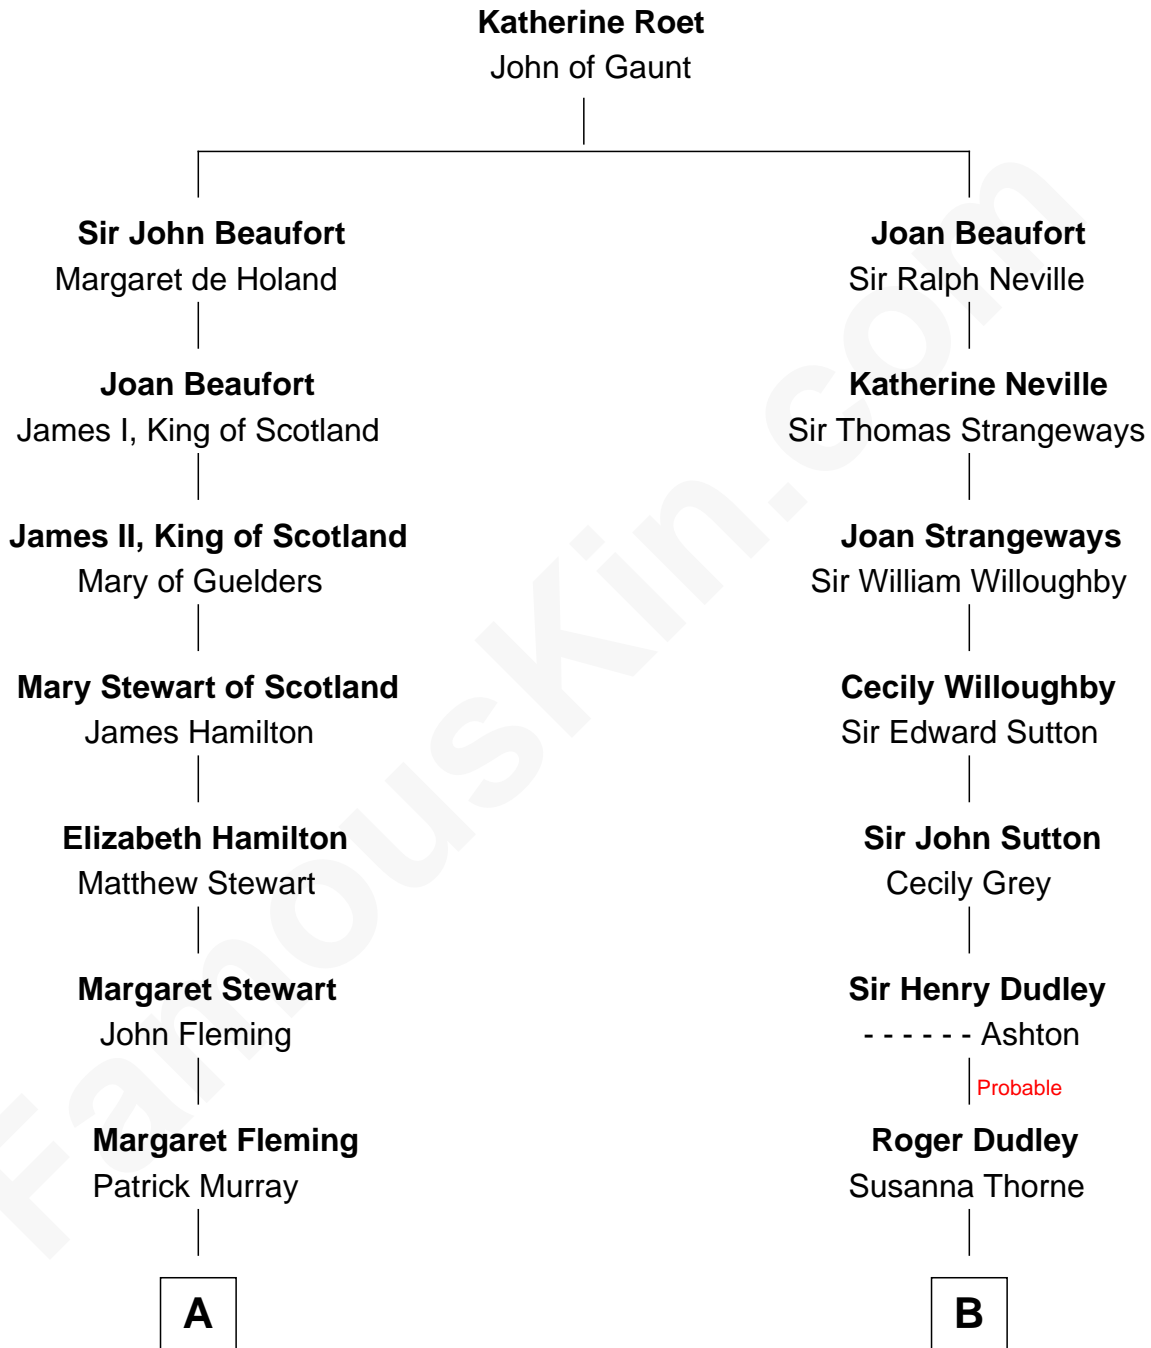

**FamousKin.com**  
**Relationship Chart of**  
**Tilda Swinton**  
*Movie Actress*

17th cousin 3 times removed of  
**Humphrey Bogart**  
*Movie Actor*

**C**

George Sitwell Campbell Swinton

Elizabeth Ebsworth

Alan Henry Campbell Swinton

Mariora Beatrice Evelyn Rochfort Alers-Hankey

Sir John Swinton

Judith Balfour Killen

**Tilda Swinton**

*Movie Actress*

FamousKin.com