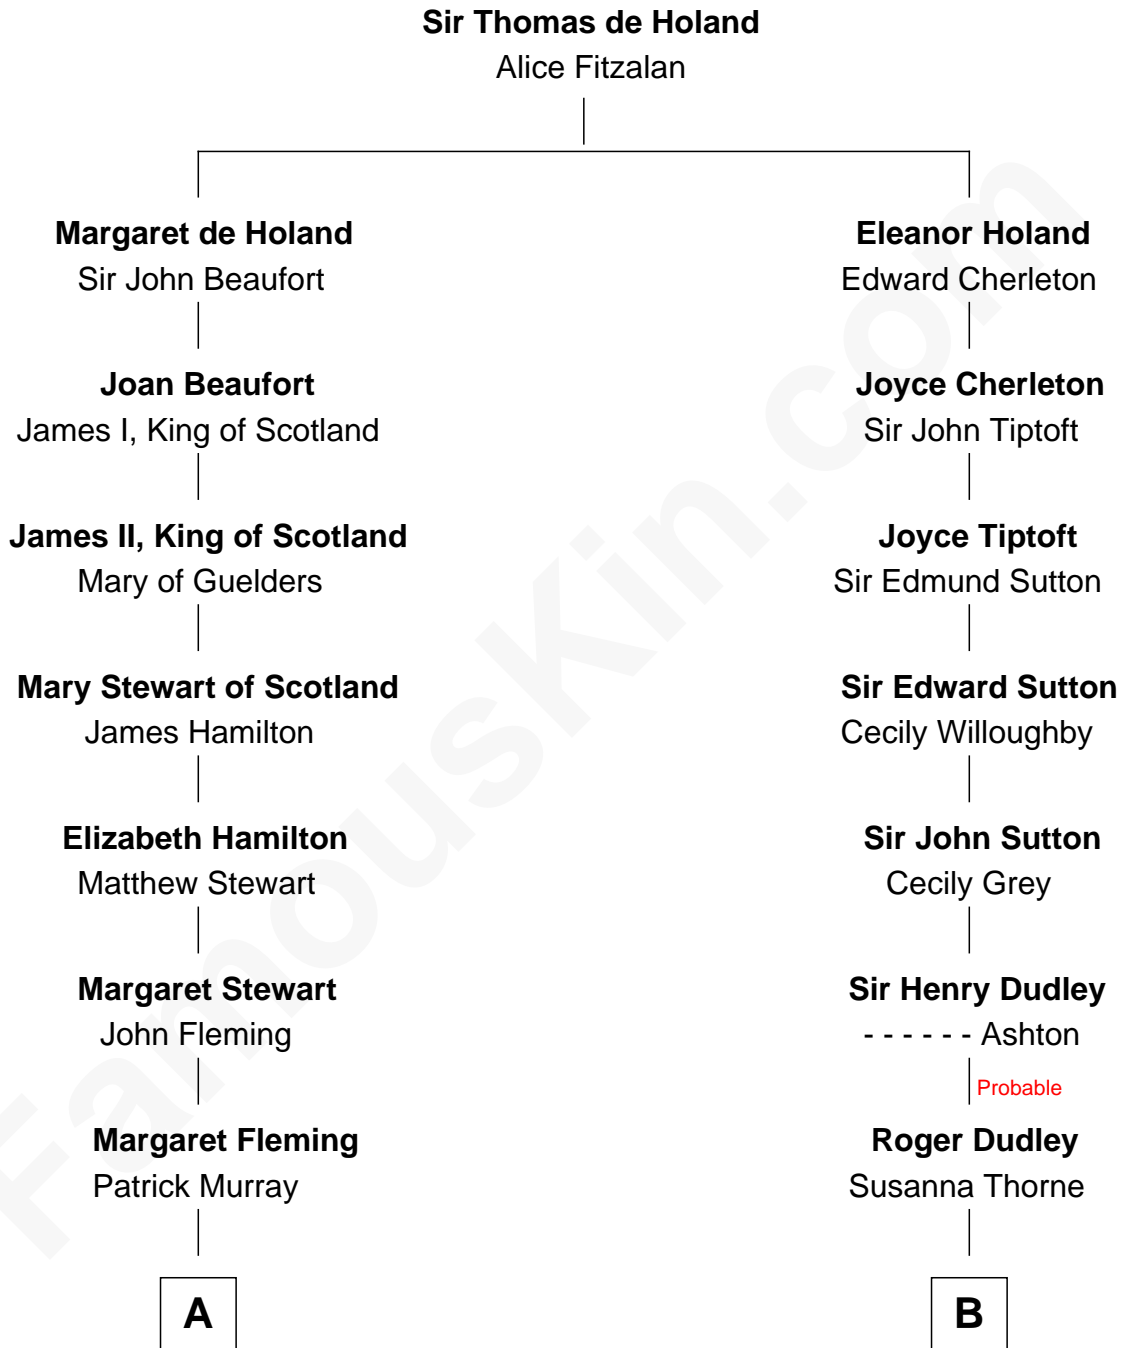

FamousKin.com
Relationship Chart of
Tilda Swinton
Movie Actress

17th cousin 3 times removed of
Humphrey Bogart
Movie Actor

C

George Sitwell Campbell Swinton

Elizabeth Ebsworth

Alan Henry Campbell Swinton

Mariora Beatrice Evelyn Rochfort Alers-Hankey

Sir John Swinton

Judith Balfour Killen

Tilda Swinton

Movie Actress

FamousKin.com