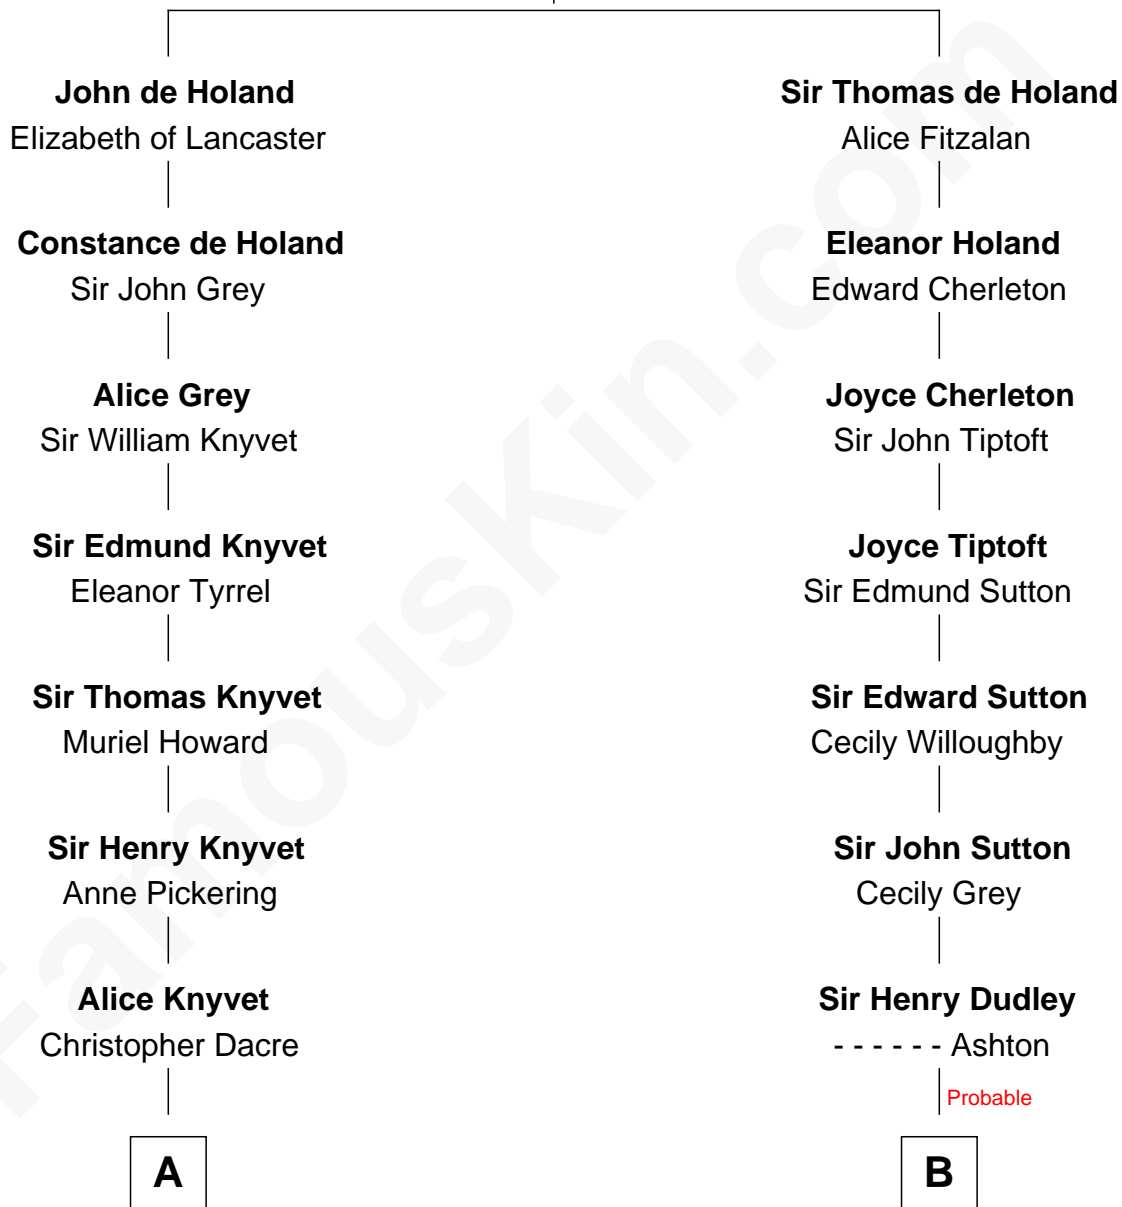

FamousKin.com Relationship Chart of

Tilda Swinton

Movie Actress

18th cousin of

Humphrey Bogart

Movie Actor

Thomas Holand
Joan Plantagenet

C

Sir John Swinton
Judith Balfour Killen

Tilda Swinton
Movie Actress

D

Maud Humphrey
Dr. Belmont Deforest Bogart

Humphrey Bogart
Movie Actor

FamousKin.com