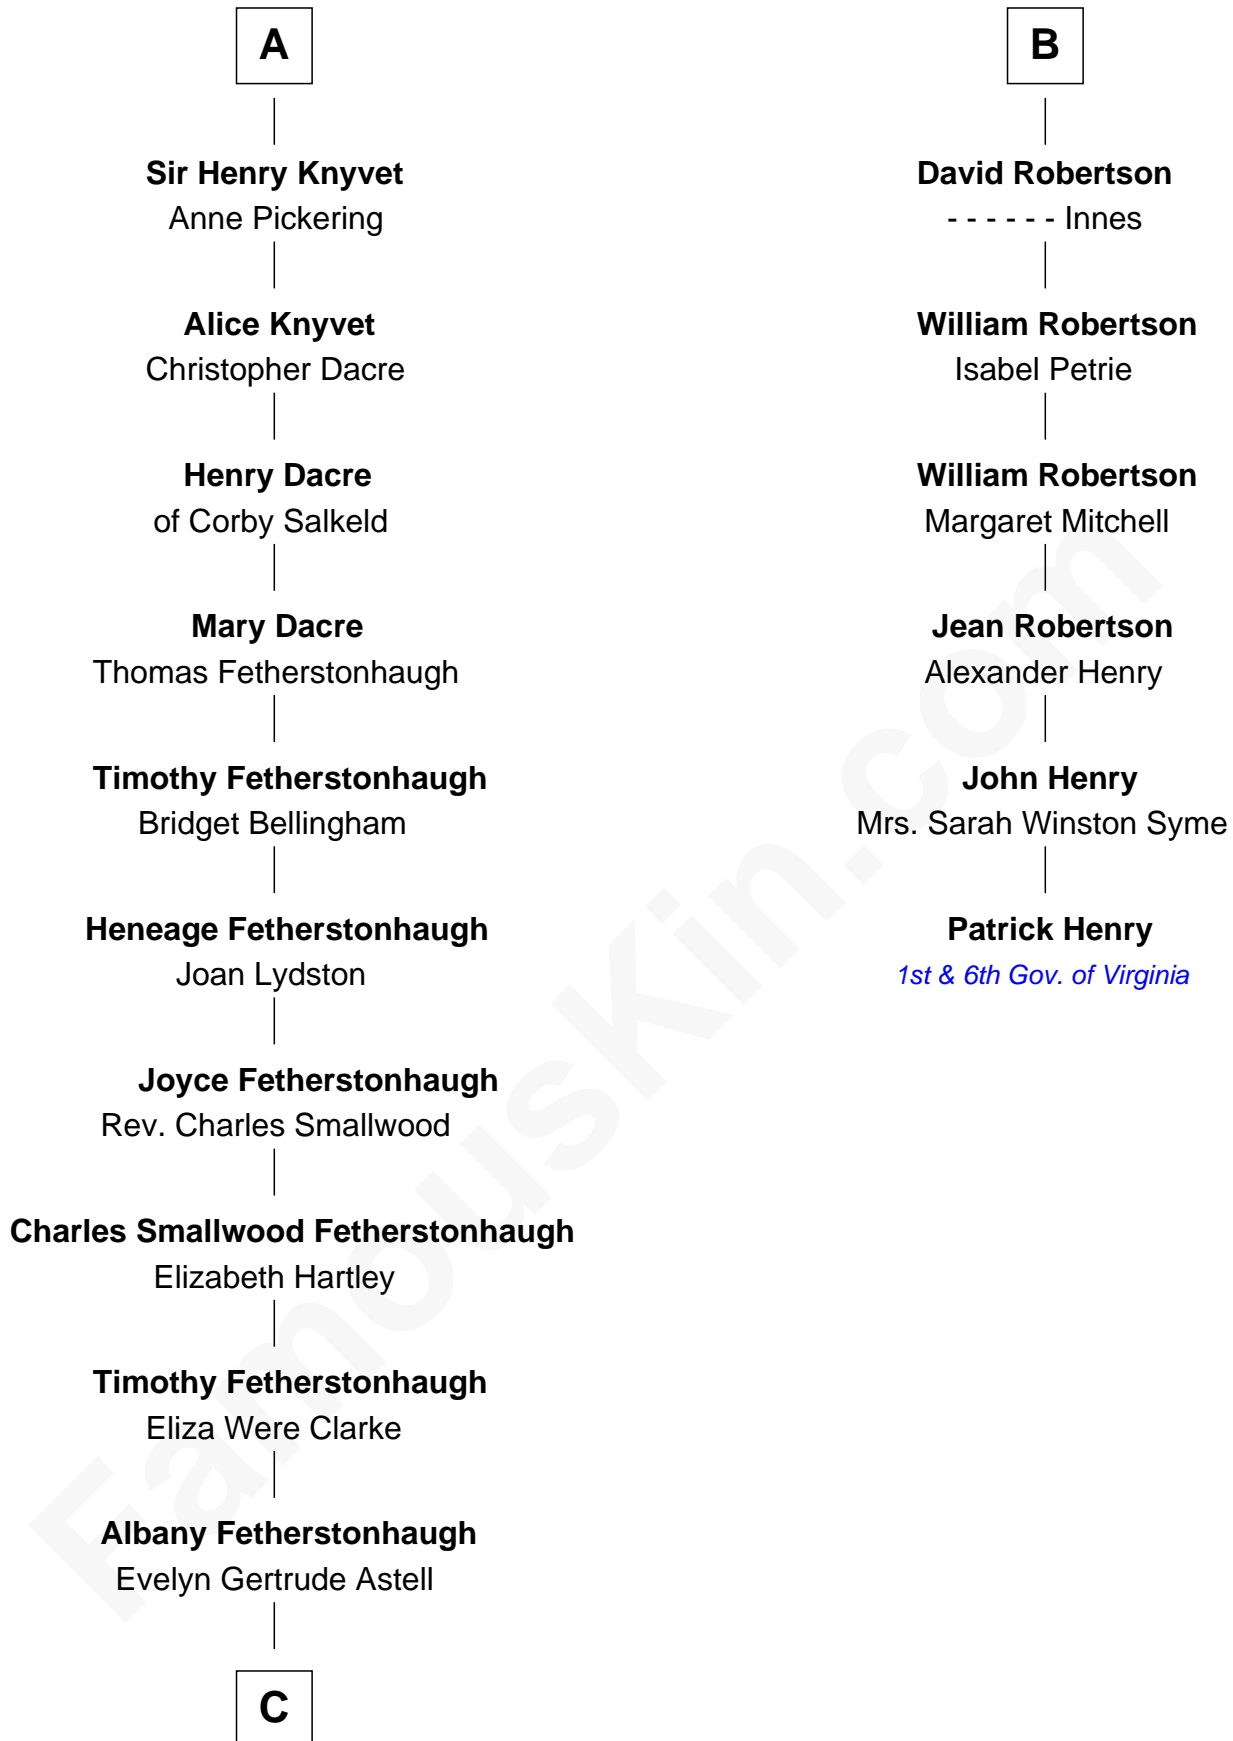

FamousKin.com
Relationship Chart of
Tilda Swinton
Movie Actress

12th cousin 8 times removed of
Patrick Henry
1st and 6th Governor of Virginia

C

Gertrude Clare Fetherstonhaugh
Cecil George Herbert Alers-Hankey

Mariora Beatrice Evelyn Rochfort Alers-Hankey
Alan Henry Campbell Swinton

Sir John Swinton
Judith Balfour Killen

Tilda Swinton
Movie Actress

FamousKin.com