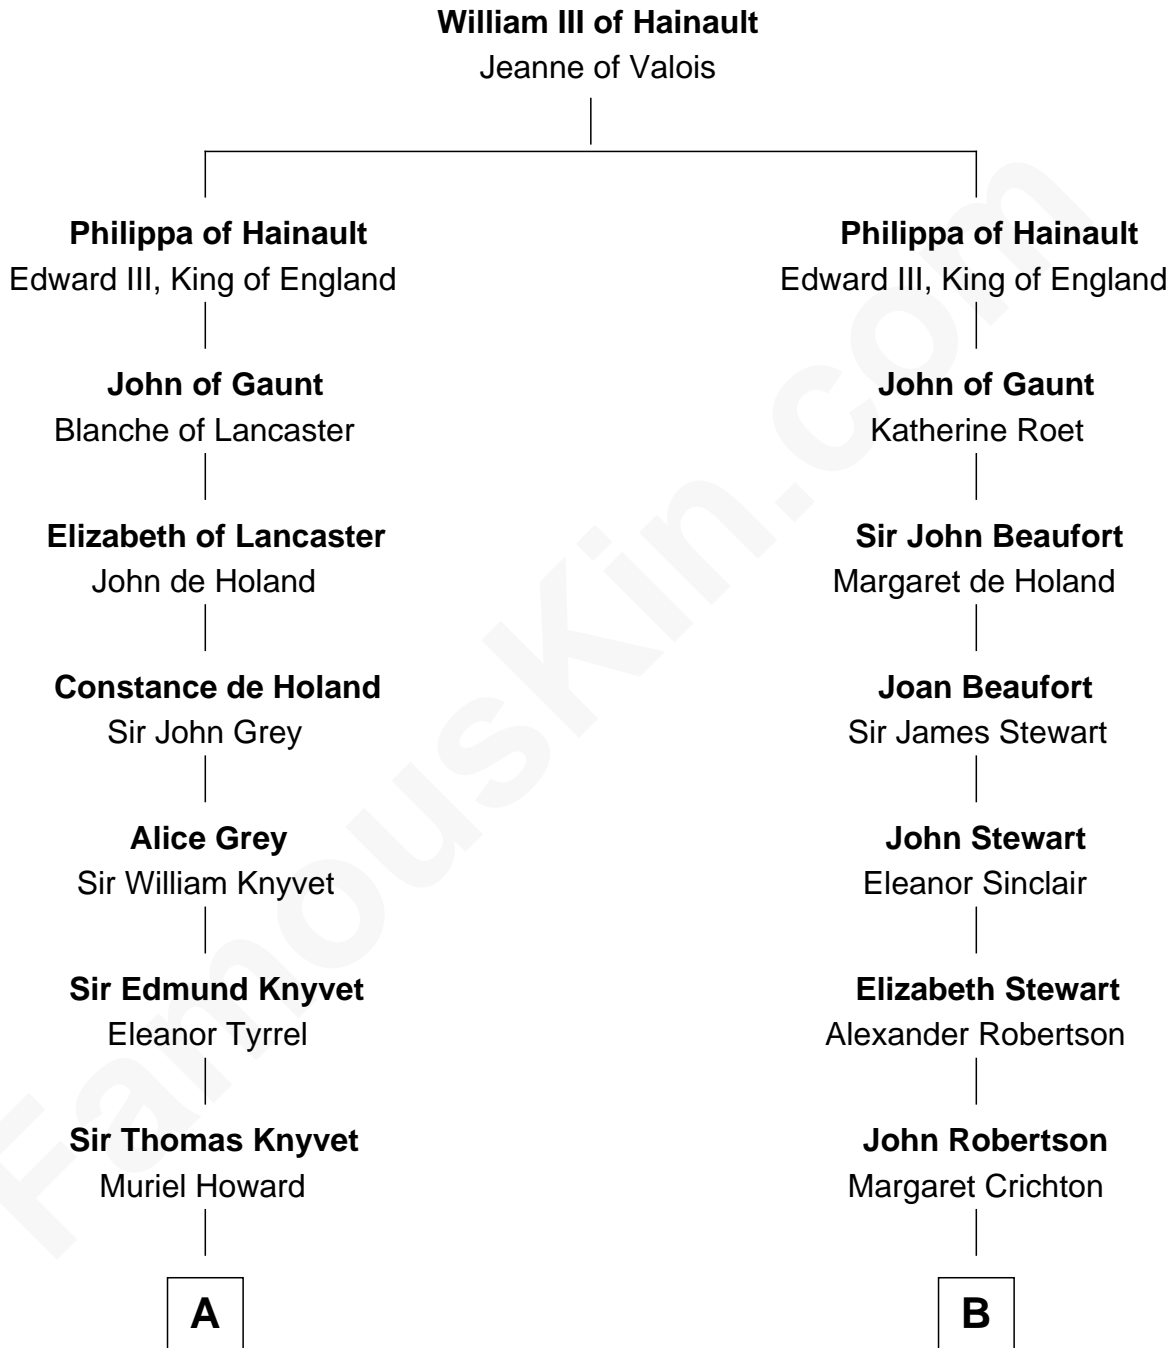

FamousKin.com
Relationship Chart of
Tilda Swinton
Movie Actress

12th cousin 8 times removed of
Patrick Henry
1st and 6th Governor of Virginia

C

Gertrude Clare Fetherstonhaugh
Cecil George Herbert Alers-Hankey

Mariora Beatrice Evelyn Rochfort Alers-Hankey
Alan Henry Campbell Swinton

Sir John Swinton
Judith Balfour Killen

Tilda Swinton
Movie Actress

FamousKin.com