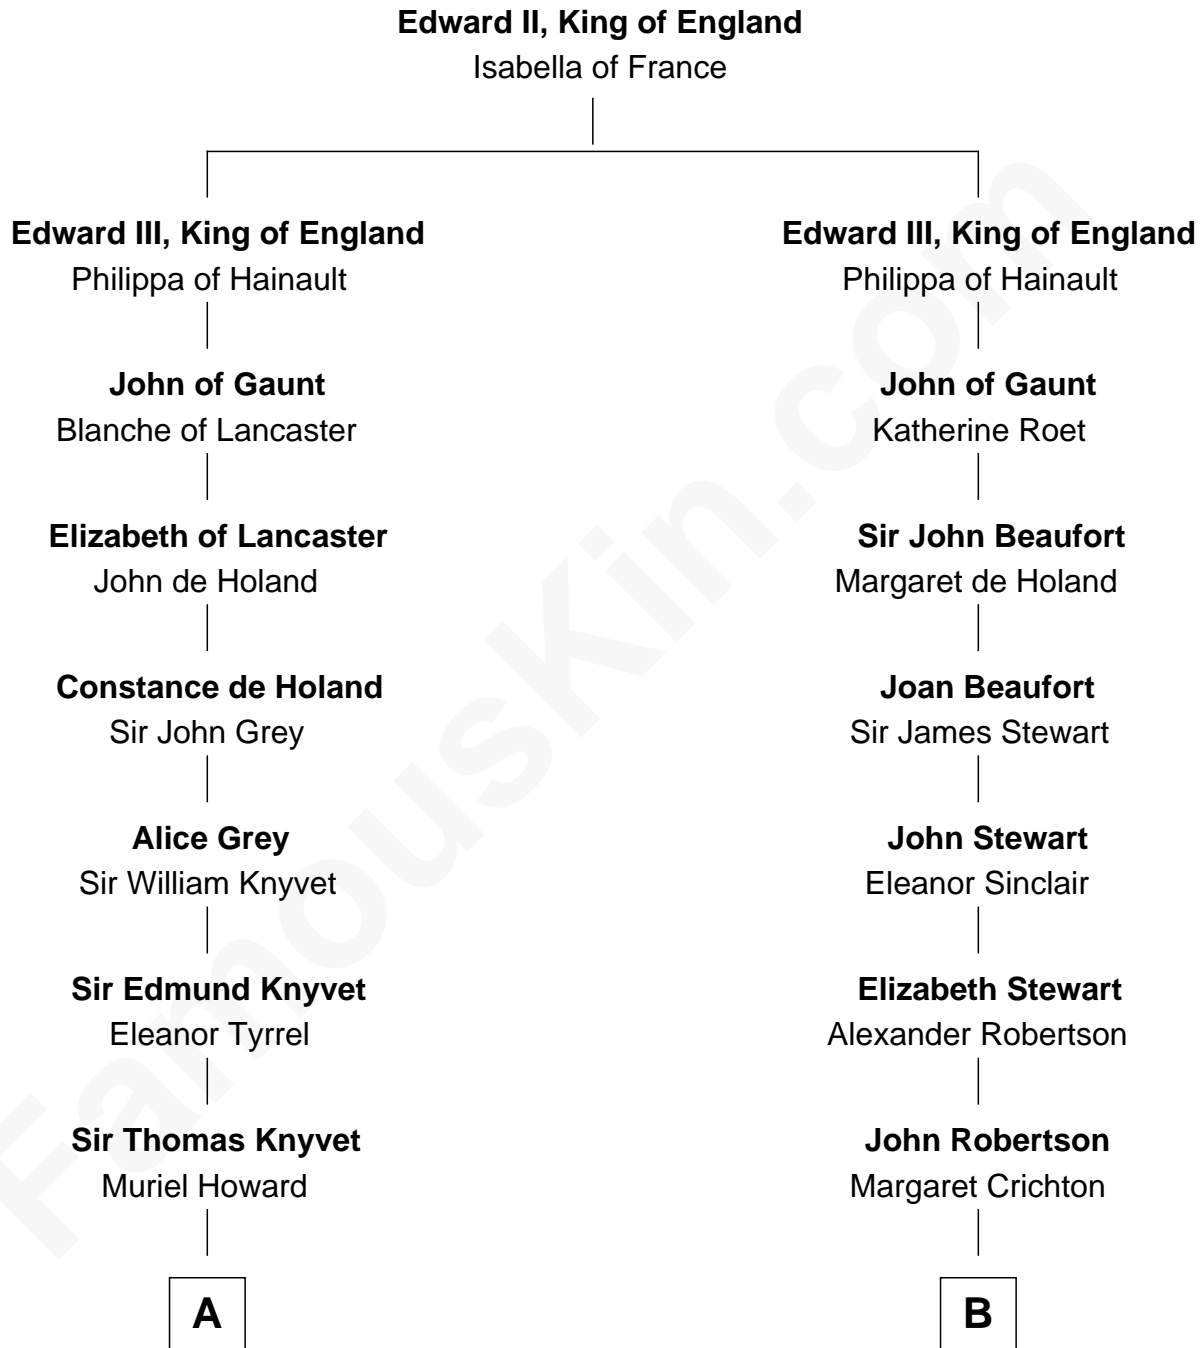

FamousKin.com Relationship Chart of

Tilda Swinton

Movie Actress

12th cousin 8 times removed of

Patrick Henry

1st and 6th Governor of Virginia

C

Gertrude Clare Fetherstonhaugh
Cecil George Herbert Alers-Hankey

Mariora Beatrice Evelyn Rochfort Alers-Hankey
Alan Henry Campbell Swinton

Sir John Swinton
Judith Balfour Killen

Tilda Swinton
Movie Actress

FamousKin.com