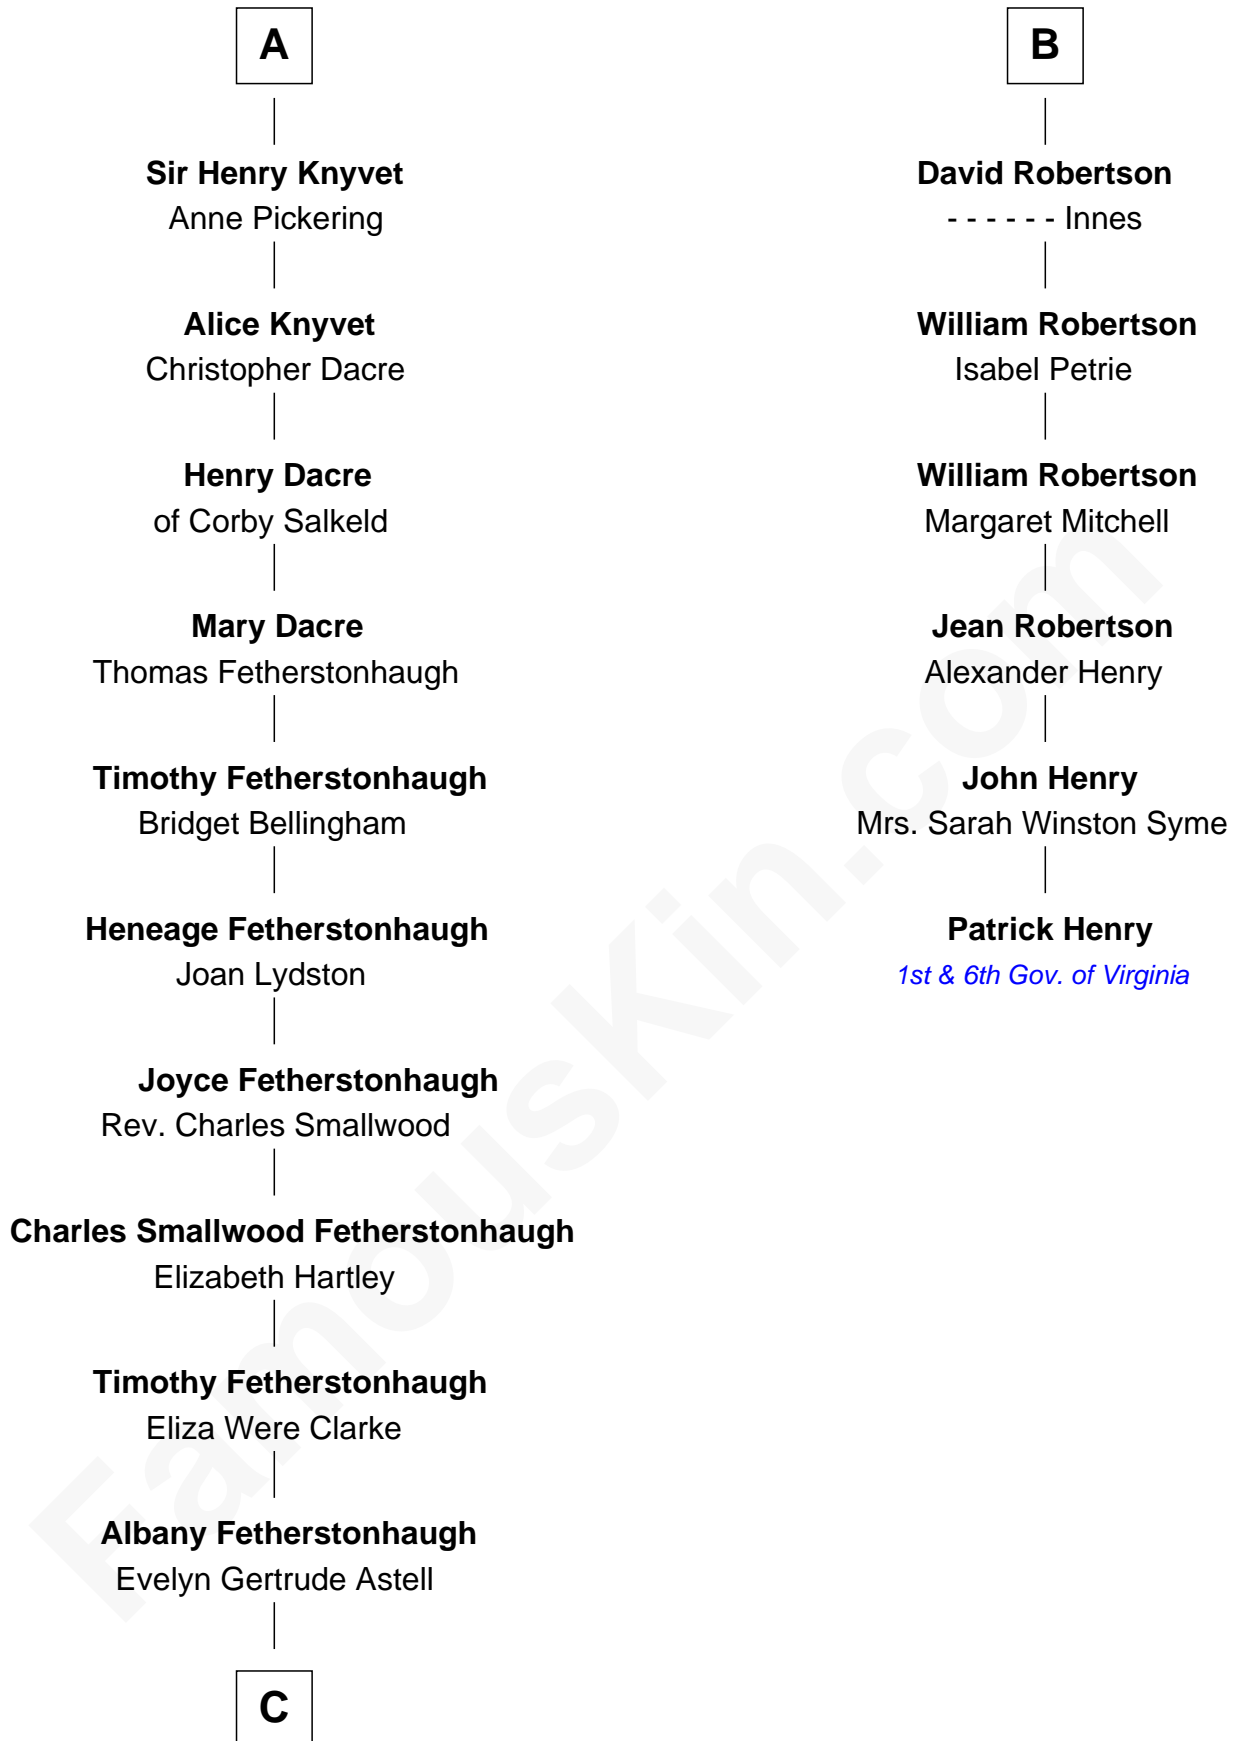

FamousKin.com Relationship Chart of

Tilda Swinton

Movie Actress

12th cousin 8 times removed of

Patrick Henry

1st and 6th Governor of Virginia

C

Gertrude Clare Fetherstonhaugh
Cecil George Herbert Alers-Hankey

Mariora Beatrice Evelyn Rochfort Alers-Hankey
Alan Henry Campbell Swinton

Sir John Swinton
Judith Balfour Killen

Tilda Swinton
Movie Actress

FamousKin.com