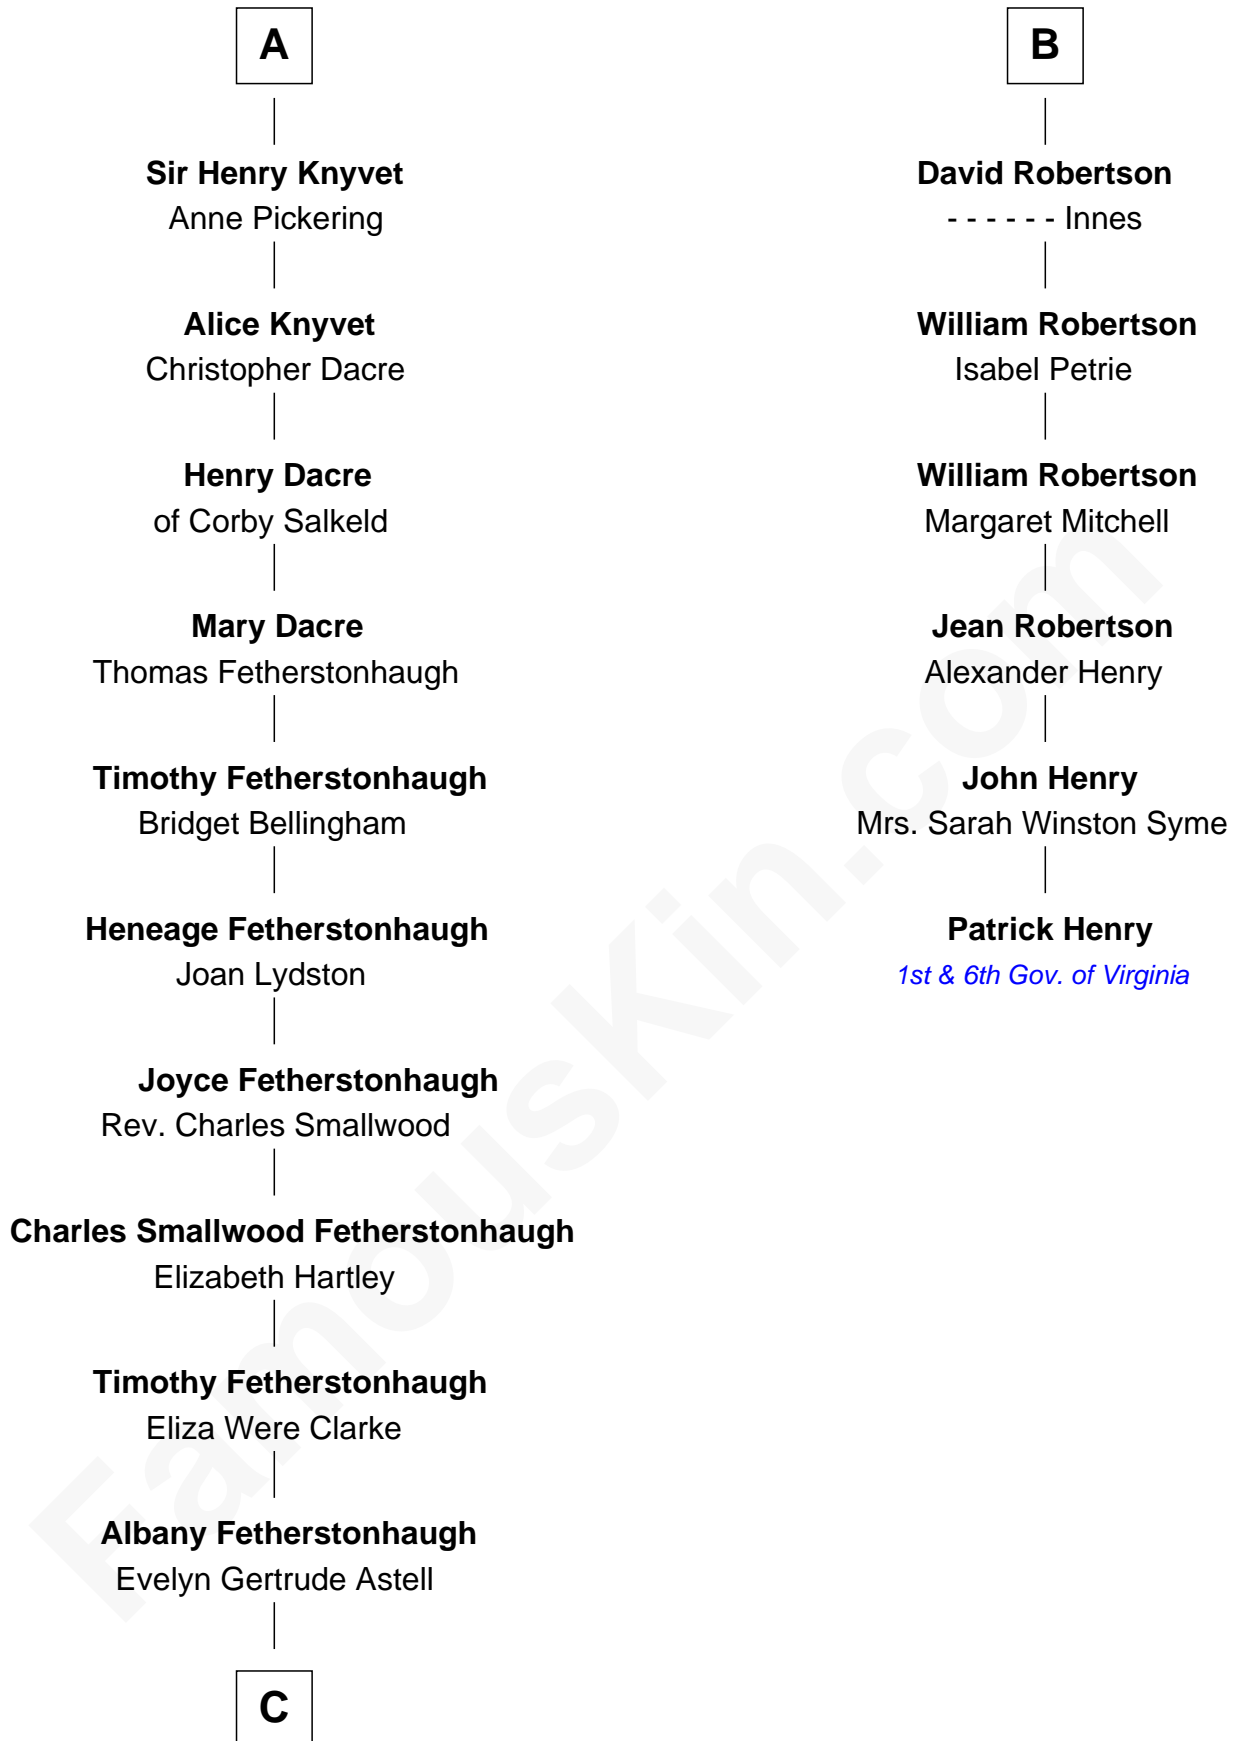

FamousKin.com Relationship Chart of

Tilda Swinton

Movie Actress

12th cousin 8 times removed of

Patrick Henry

1st and 6th Governor of Virginia

Henry Plantagenet

Maud de Chaworth

Alice Grey

Sir William Knyvet

Sir Edmund Knyvet

Eleanor Tyrrel

Sir Thomas Knyvet

Muriel Howard

A

Eleanor Plantagenet

Eleanor Sinclair

Elizabeth Stewart

Alexander Robertson

John Robertson

Margaret Crichton

B

C

Gertrude Clare Fetherstonhaugh
Cecil George Herbert Alers-Hankey

Mariora Beatrice Evelyn Rochfort Alers-Hankey
Alan Henry Campbell Swinton

Sir John Swinton
Judith Balfour Killen

Tilda Swinton
Movie Actress

FamousKin.com