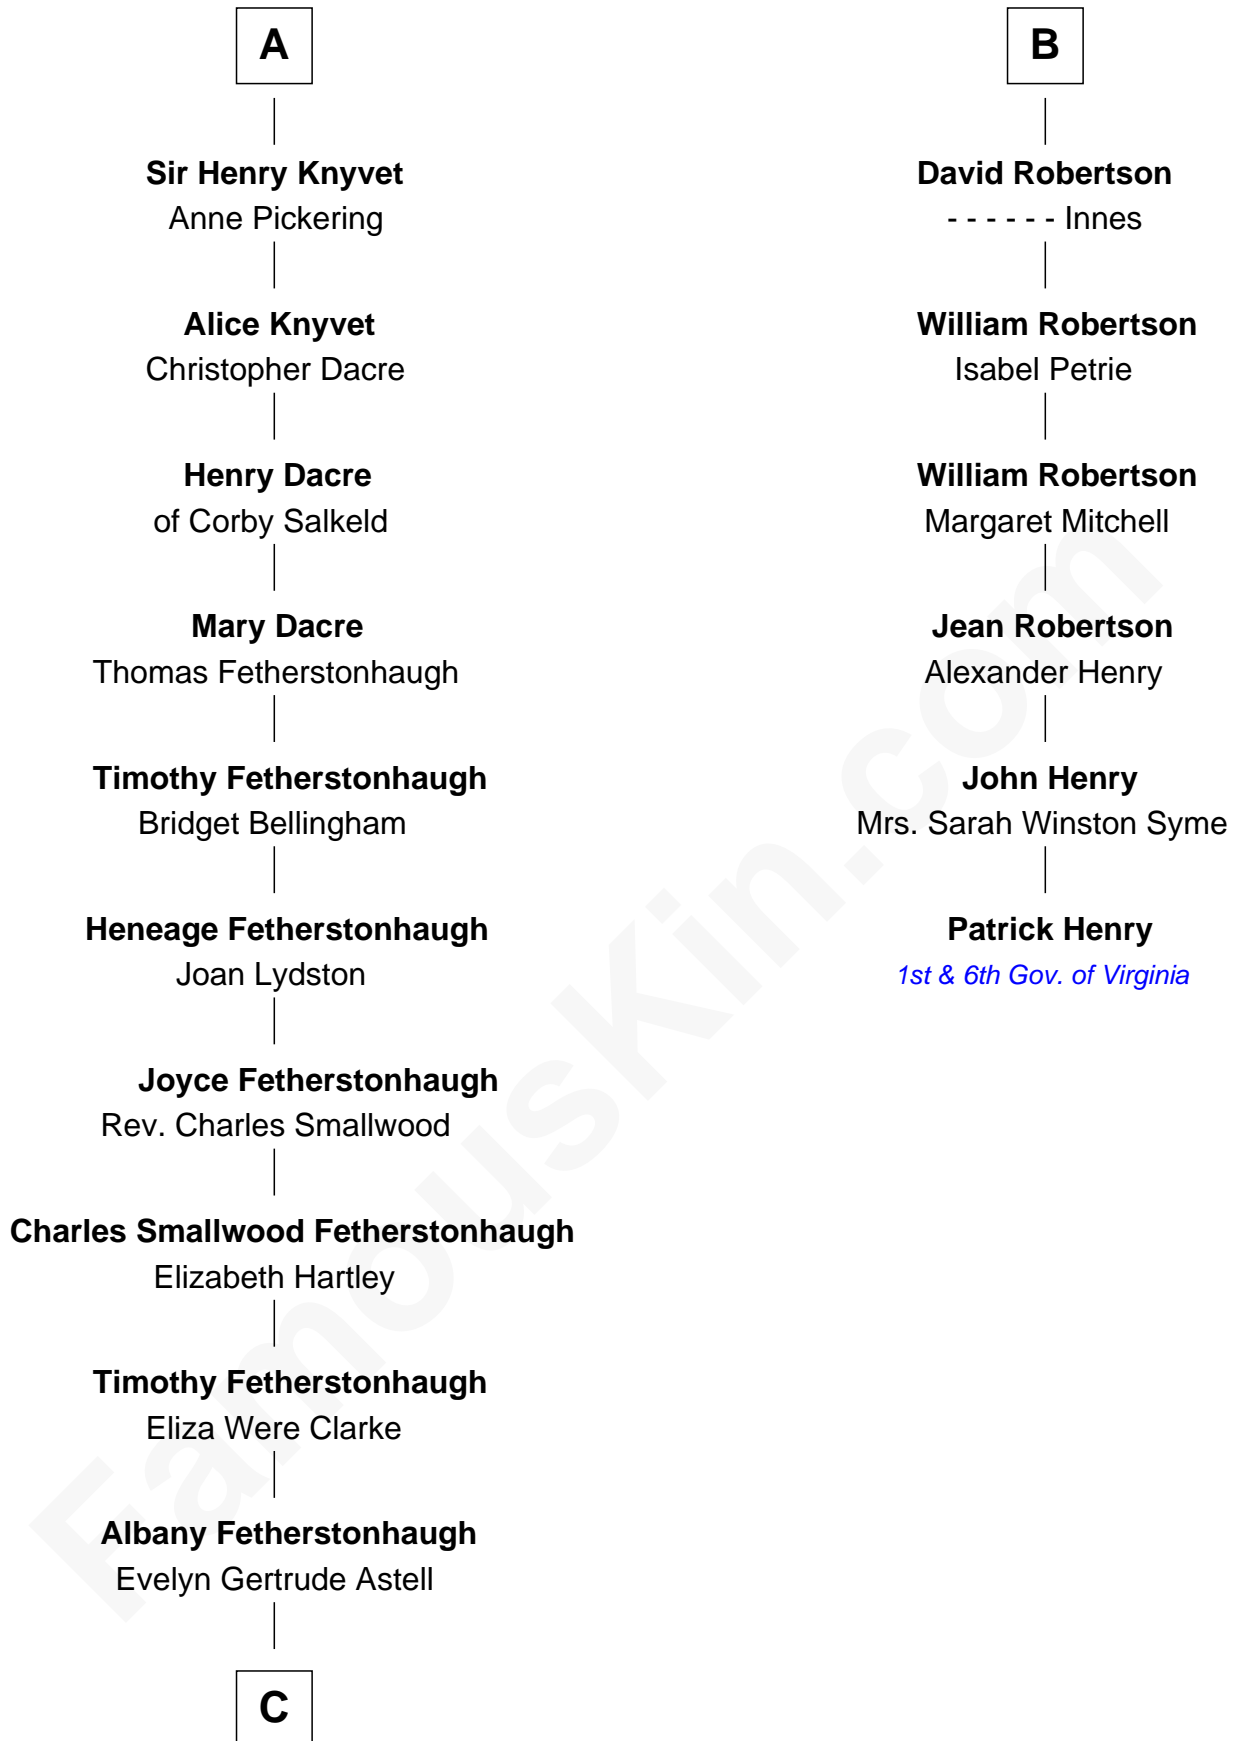

FamousKin.com Relationship Chart of

Tilda Swinton

Movie Actress

12th cousin 8 times removed of

Patrick Henry

1st and 6th Governor of Virginia

Edmund Fitzalan

Alice de Warenne

Richard Fitzalan
Eleanor Plantagenet

Sir Richard Fitzalan
Elizabeth de Bohun

Elizabeth Fitzalan
Sir Thomas Mowbray

Margaret Mowbray
Sir Robert Howard

Sir John Howard
Katherine Moleyns

Sir Thomas Howard
Elizabeth Tilney

Muriel Howard
Sir Thomas Knyvet

A

Richard Fitzalan
Eleanor Plantagenet

Alice Fitzalan
Sir Thomas de Holand

Margaret de Holand
Sir John Beaufort

Joan Beaufort
Sir James Stewart

John Stewart
Eleanor Sinclair

Elizabeth Stewart
Alexander Robertson

John Robertson
Margaret Crichton

B

C

Gertrude Clare Fetherstonhaugh
Cecil George Herbert Alers-Hankey

Mariora Beatrice Evelyn Rochfort Alers-Hankey
Alan Henry Campbell Swinton

Sir John Swinton
Judith Balfour Killen