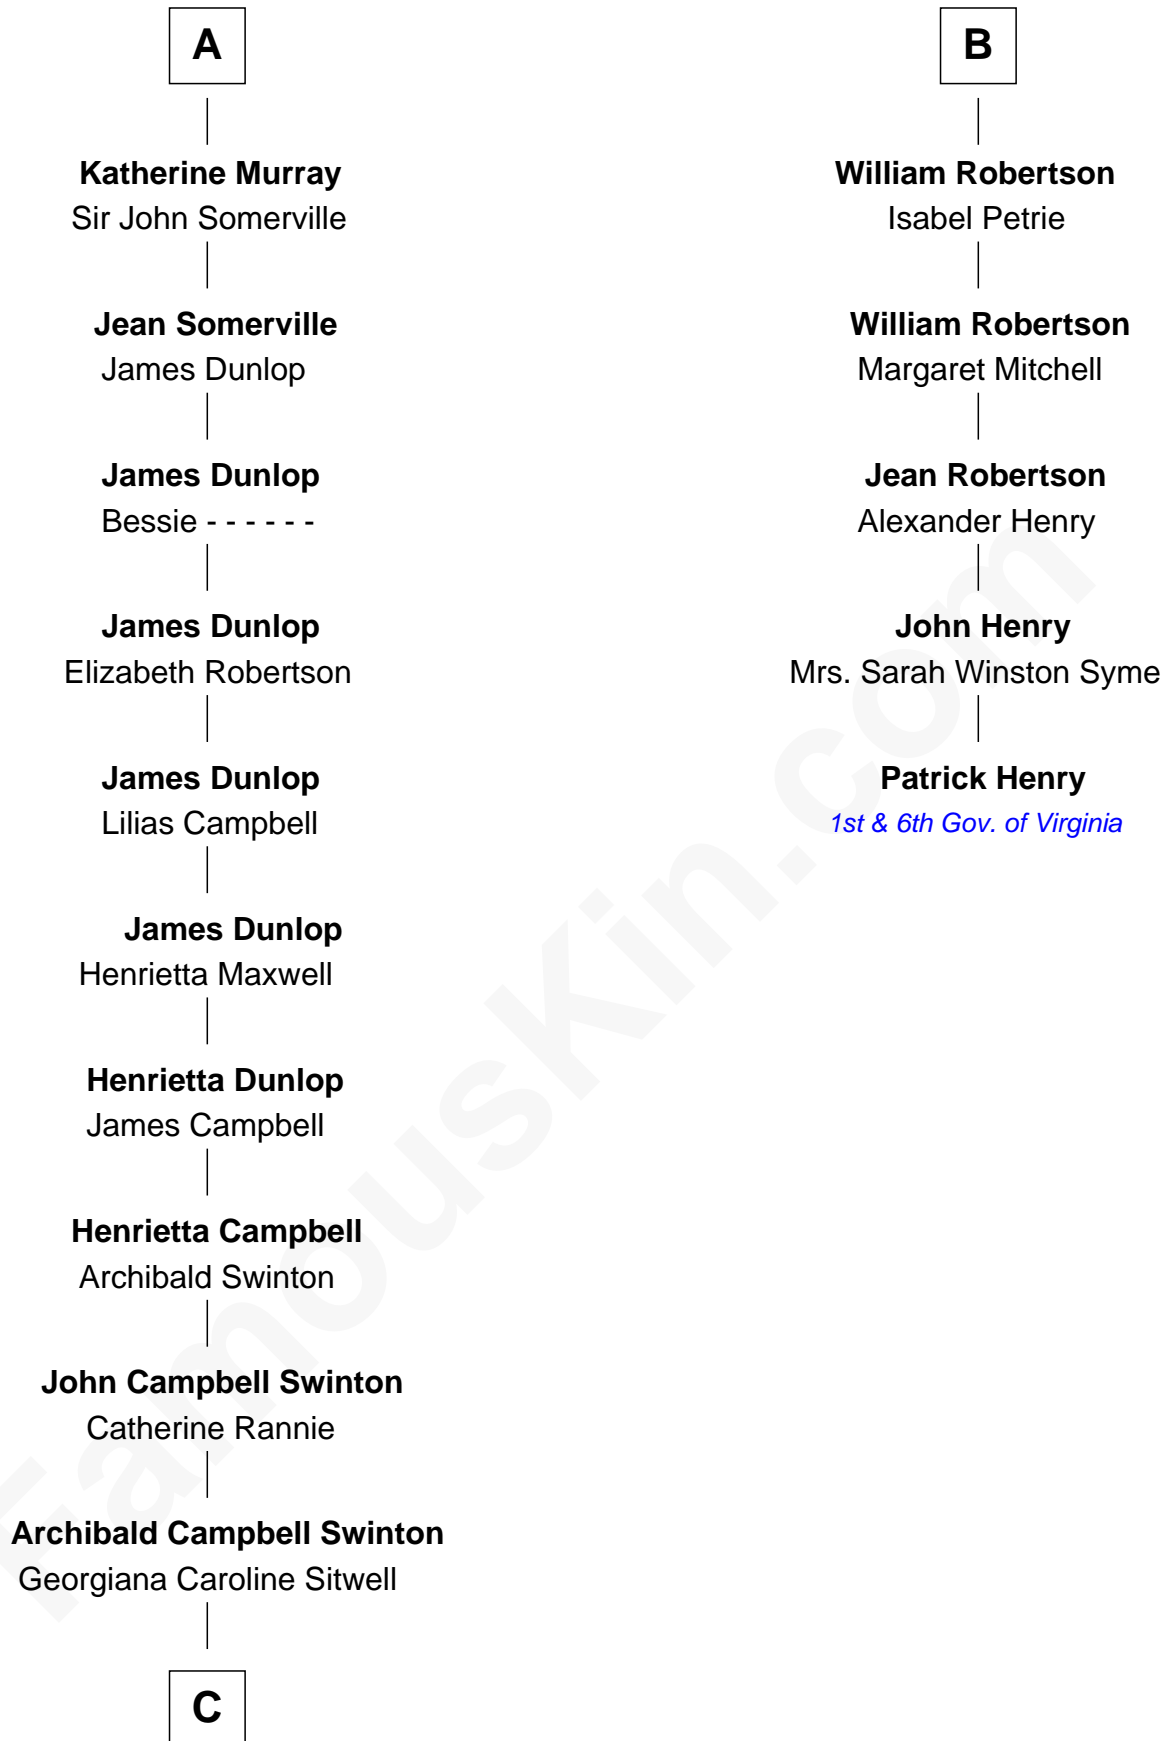

**FamousKin.com**  
**Relationship Chart of**  
**Tilda Swinton**  
*Movie Actress*

**11th cousin 9 times removed of**  
**Patrick Henry**  
*1st and 6th Governor of Virginia*

**C**

George Sitwell Campbell Swinton

Elizabeth Ebsworth

Alan Henry Campbell Swinton

Mariora Beatrice Evelyn Rochfort Alers-Hankey

Sir John Swinton

Judith Balfour Killen

**Tilda Swinton**

*Movie Actress*

FamousKin.com