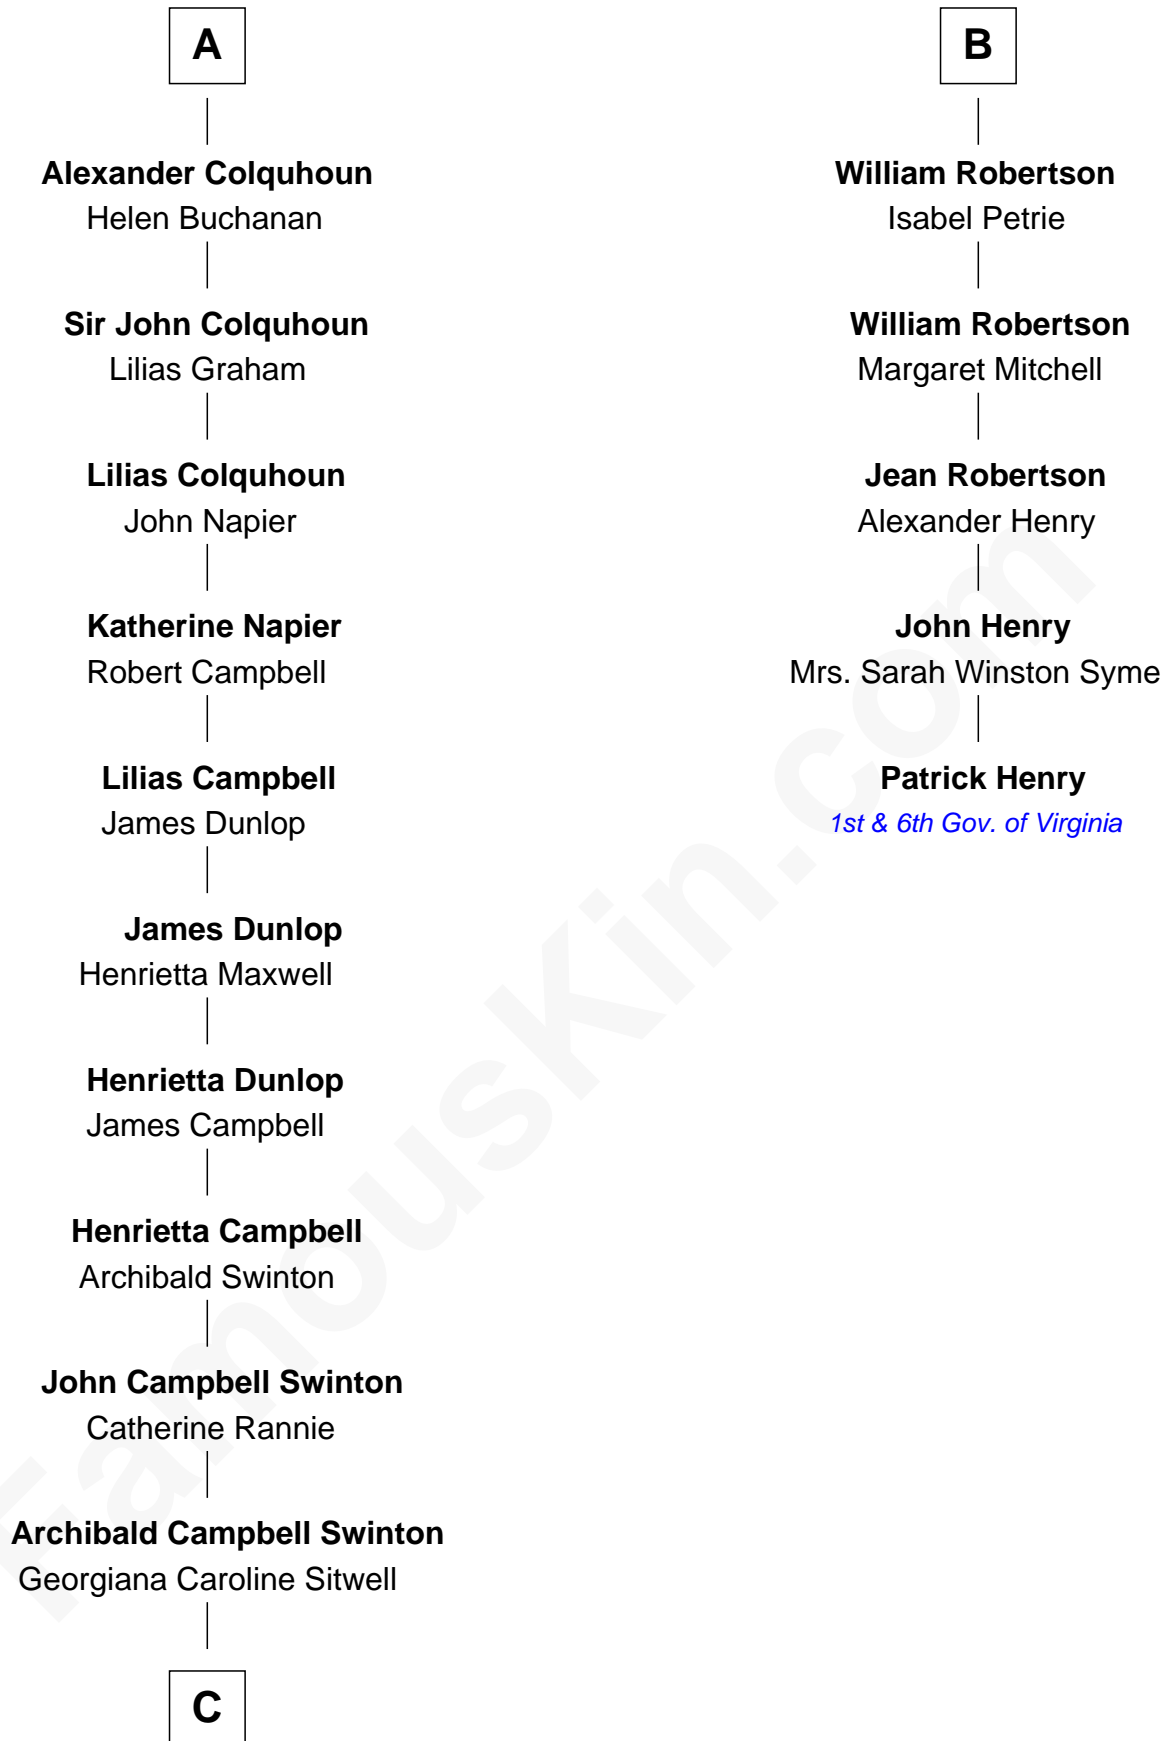

# FamousKin.com Relationship Chart of

**Tilda Swinton**

*Movie Actress*

11th cousin 9 times removed of

**Patrick Henry**

*1st and 6th Governor of Virginia*

**Euphemia of Ross**  
Robert II, King of Scotland

**C**

George Sitwell Campbell Swinton

Elizabeth Ebsworth

Alan Henry Campbell Swinton

Mariora Beatrice Evelyn Rochfort Alers-Hankey

Sir John Swinton

Judith Balfour Killen

**Tilda Swinton**