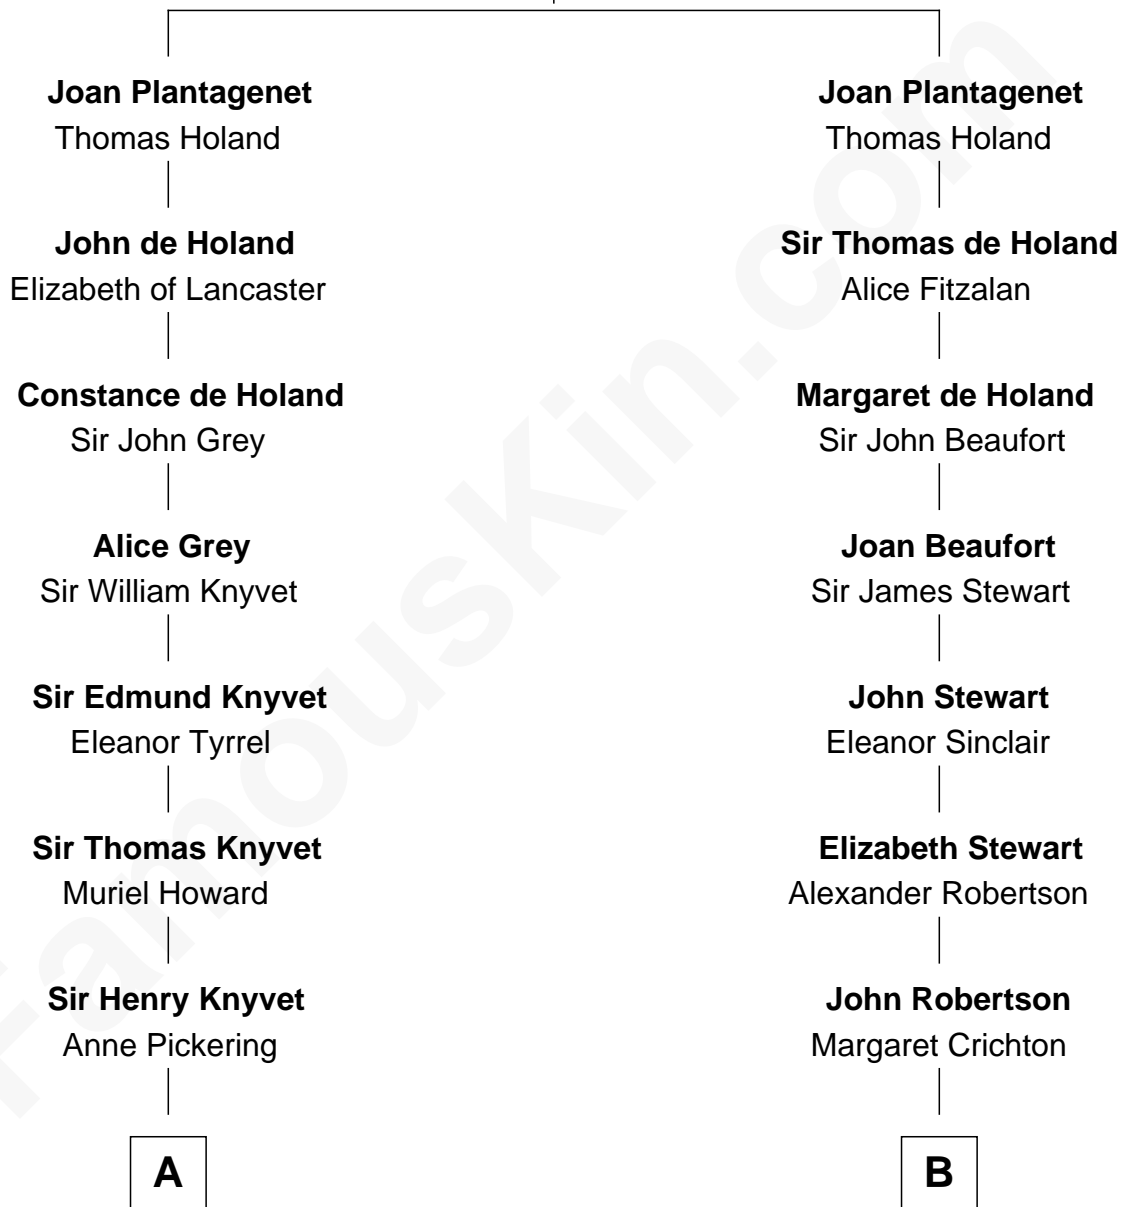

# FamousKin.com Relationship Chart of

**Tilda Swinton**

*Movie Actress*

12th cousin 7 times removed of

**Patrick Henry**

*1st and 6th Governor of Virginia*

**Edmund of Woodstock**

Margaret Wake

**C**

**Mariora Beatrice Evelyn Rochfort Alers-Hankey**

Alan Henry Campbell Swinton

**Sir John Swinton**

Judith Balfour Killen

**Tilda Swinton**

*Movie Actress*

FamousKin.com