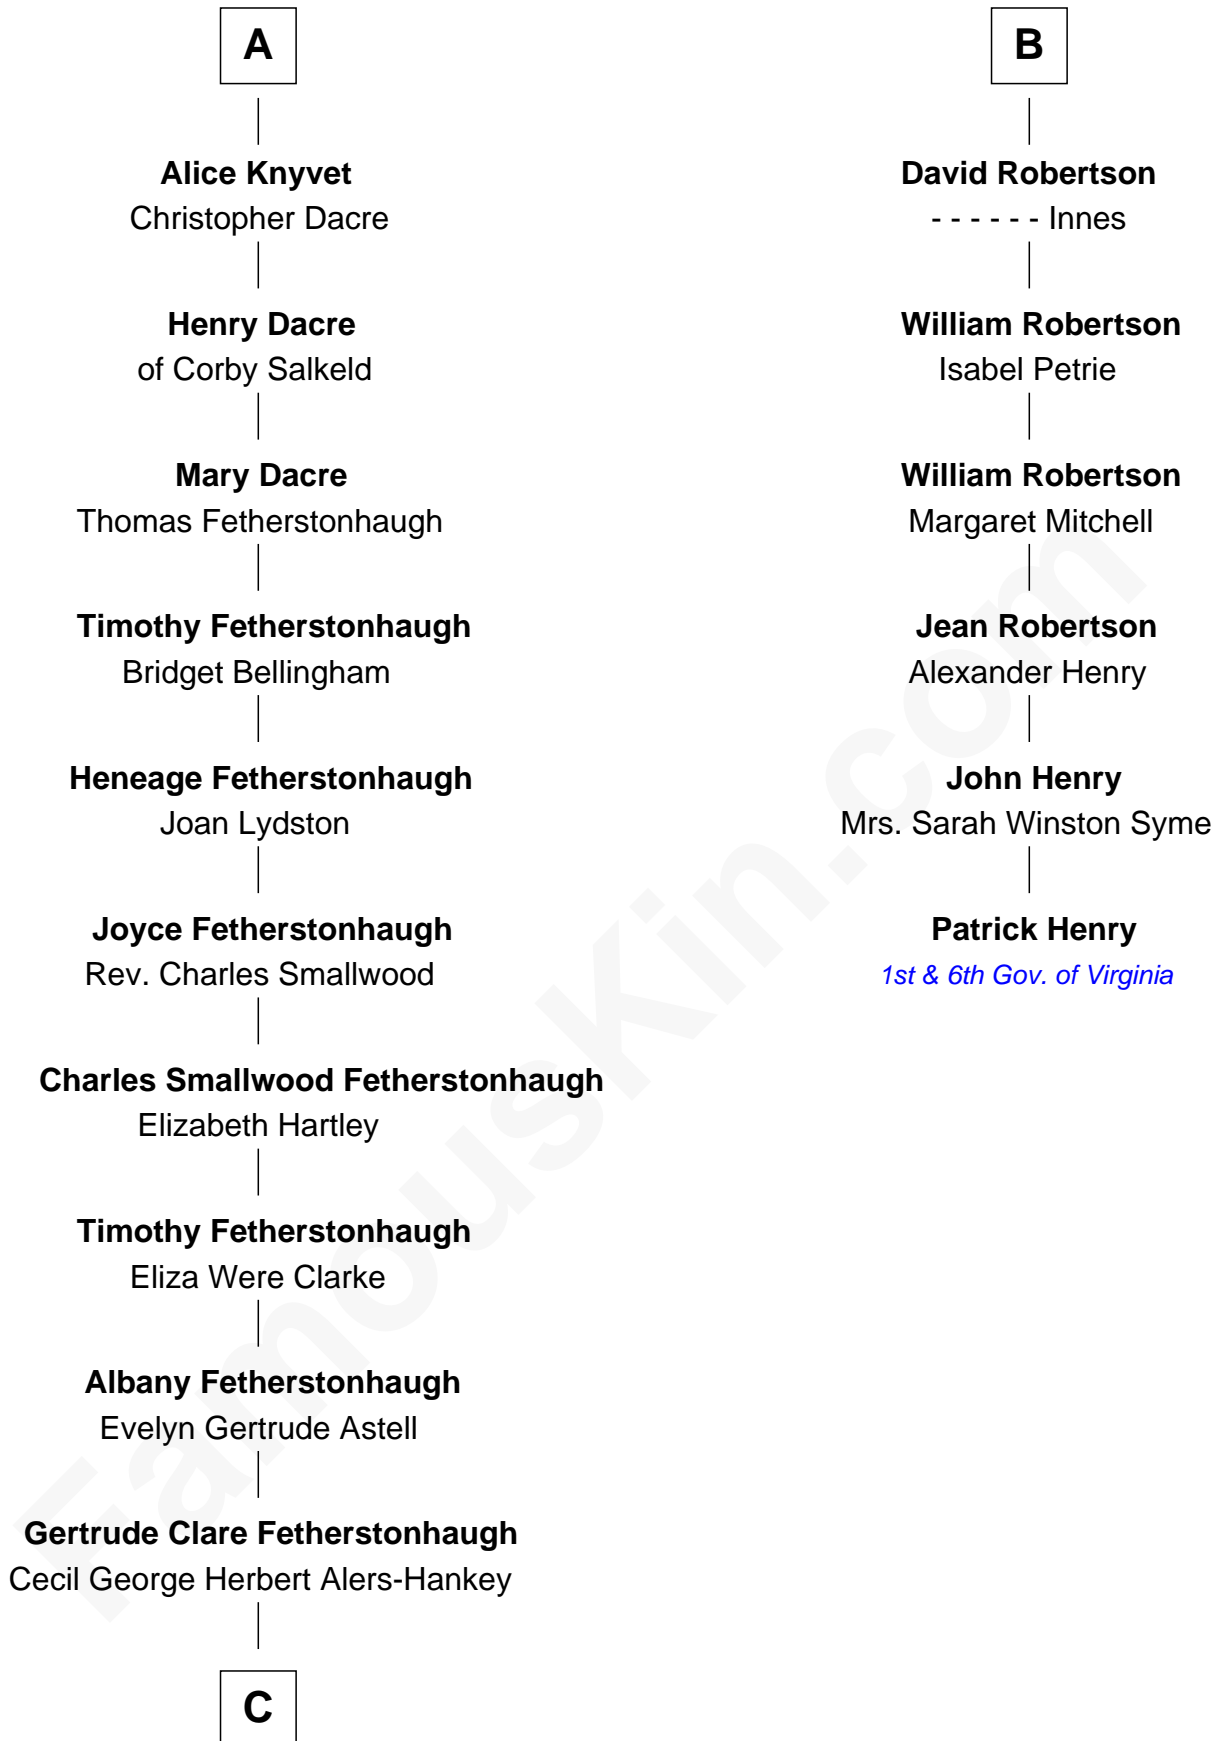

# FamousKin.com Relationship Chart of

**Tilda Swinton**

*Movie Actress*

12th cousin 7 times removed of

**Patrick Henry**

*1st and 6th Governor of Virginia*

**Edmund of Woodstock**

Margaret Wake

**C**

**Mariora Beatrice Evelyn Rochfort Alers-Hankey**

Alan Henry Campbell Swinton

**Sir John Swinton**

Judith Balfour Killen

**Tilda Swinton**

*Movie Actress*

FamousKin.com