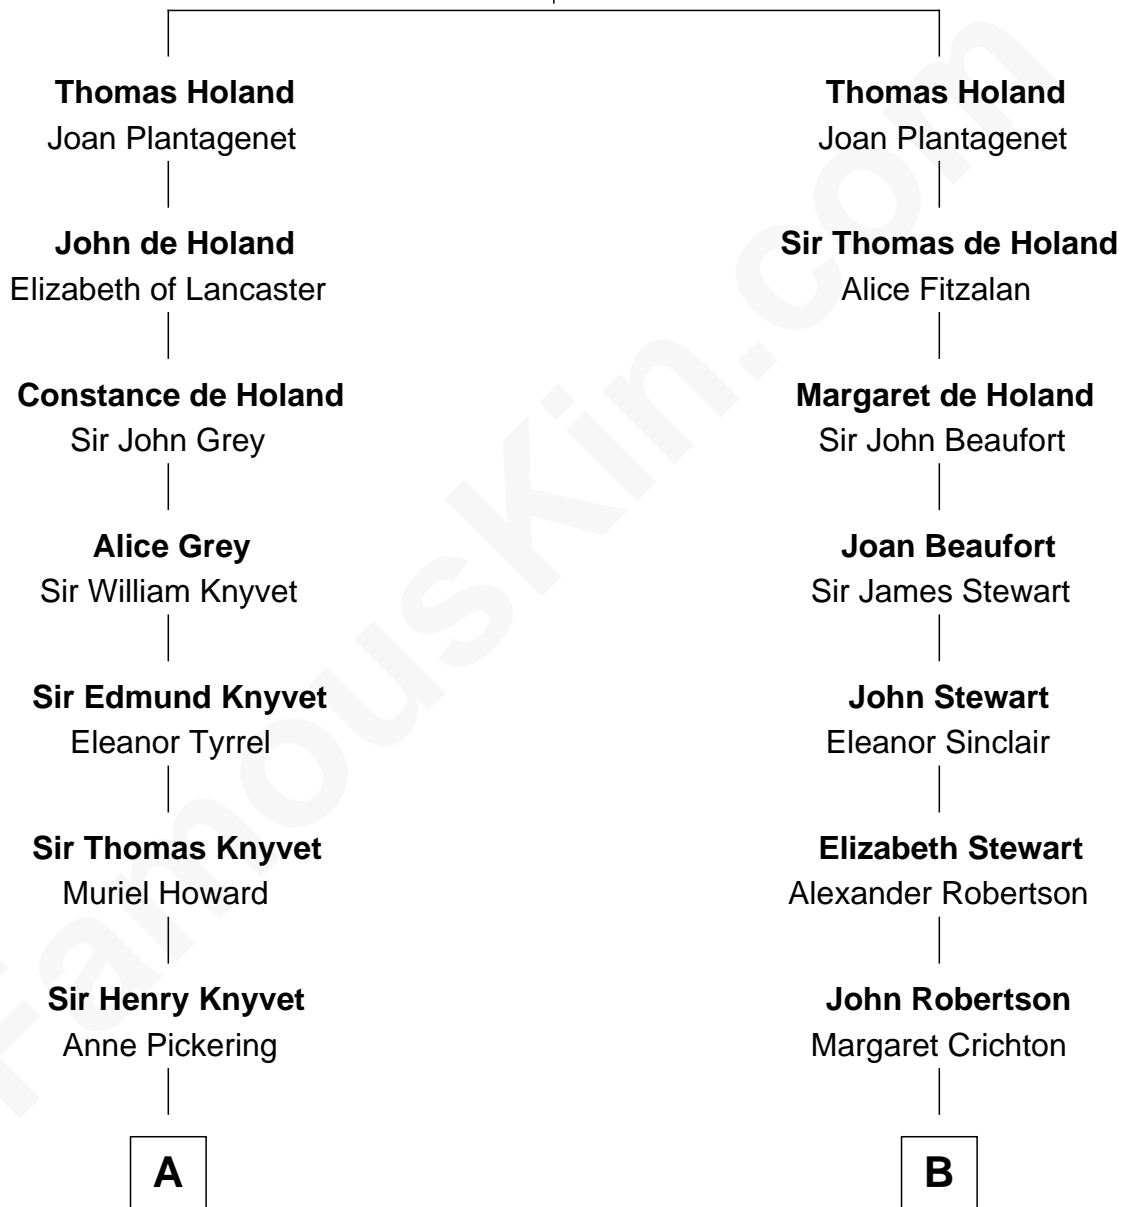

# FamousKin.com Relationship Chart of

**Tilda Swinton**

*Movie Actress*

12th cousin 7 times removed of

**Patrick Henry**

*1st and 6th Governor of Virginia*

**Sir Robert de Holland**

Maude la Zouche

**C**

**Mariora Beatrice Evelyn Rochfort Alers-Hankey**

Alan Henry Campbell Swinton

**Sir John Swinton**

Judith Balfour Killen

**Tilda Swinton**

*Movie Actress*

FamousKin.com