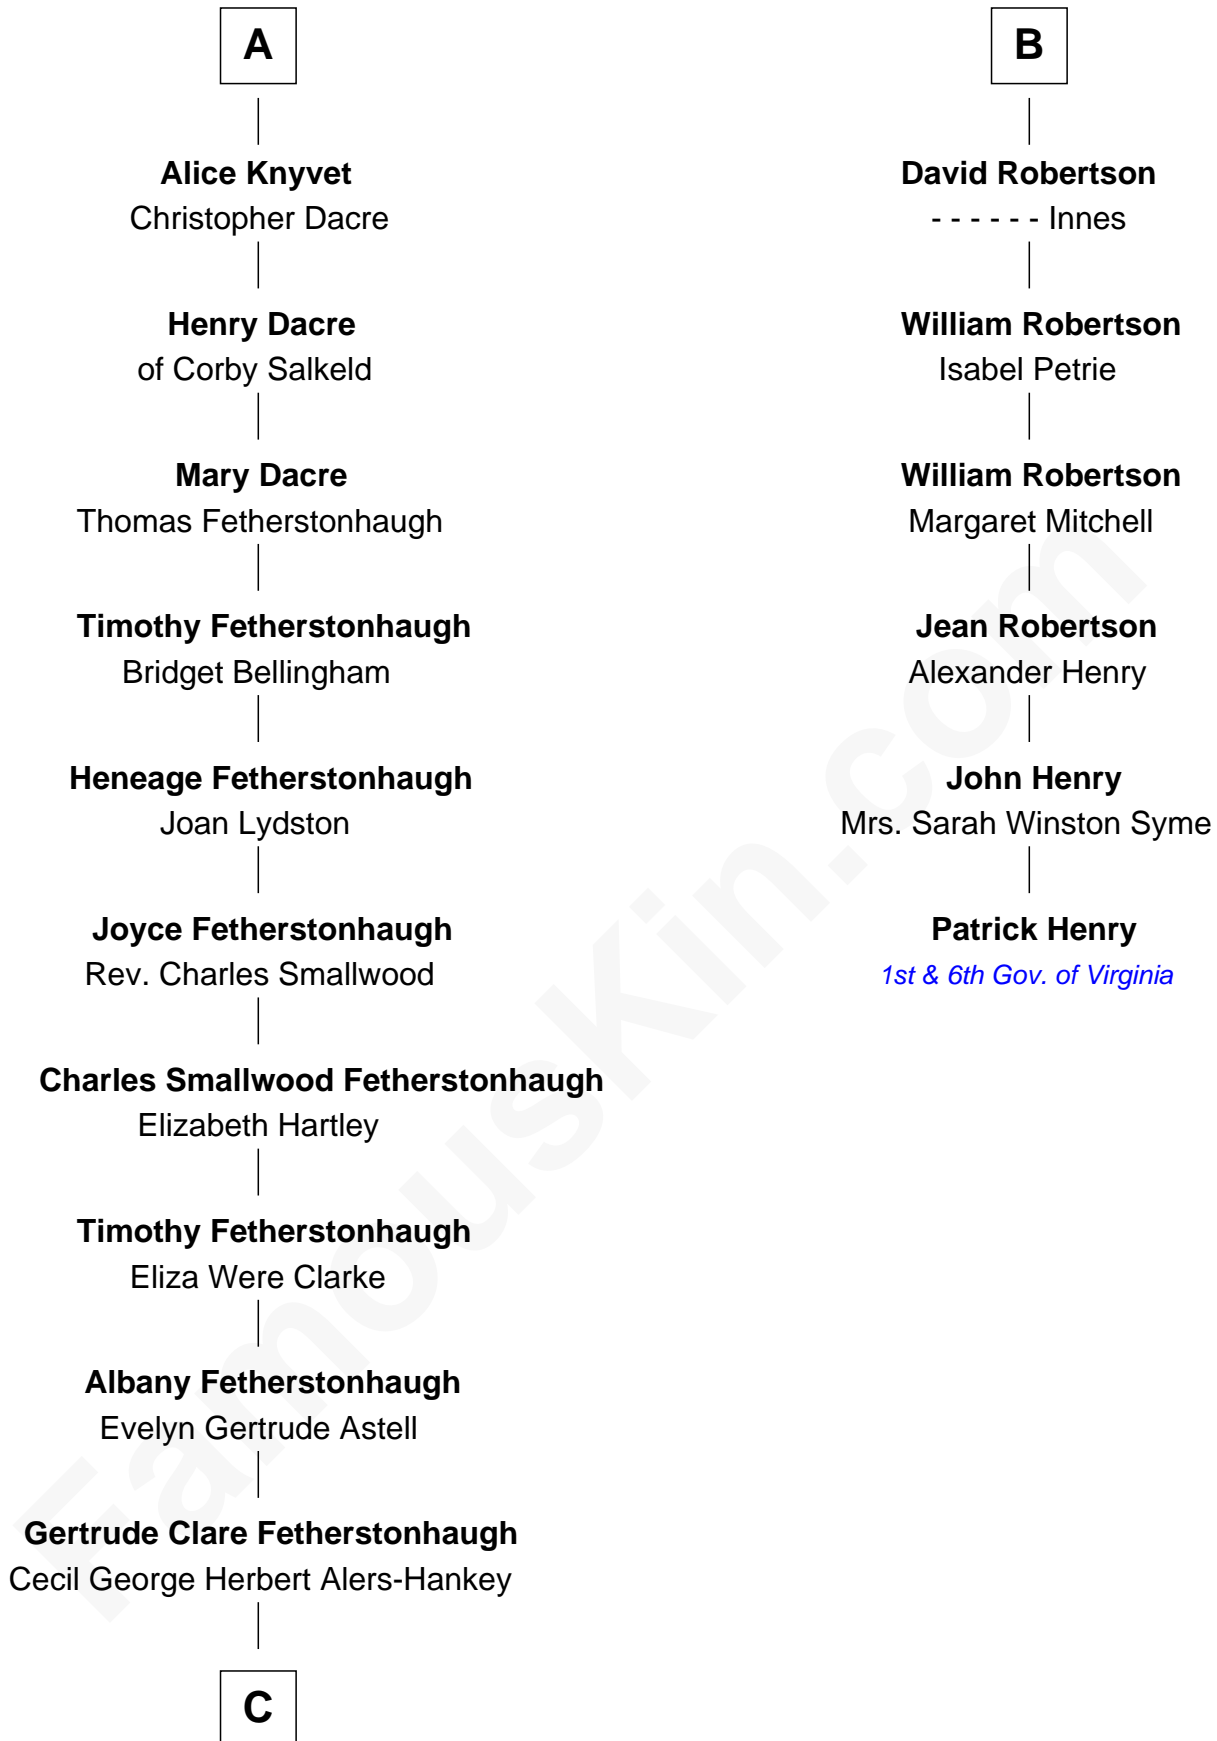

# FamousKin.com Relationship Chart of

**Tilda Swinton**

*Movie Actress*

12th cousin 7 times removed of

**Patrick Henry**

*1st and 6th Governor of Virginia*

**Sir Robert de Holland**

Maude la Zouche

**C**

**Mariora Beatrice Evelyn Rochfort Alers-Hankey**

Alan Henry Campbell Swinton

**Sir John Swinton**

Judith Balfour Killen

**Tilda Swinton**

*Movie Actress*

FamousKin.com