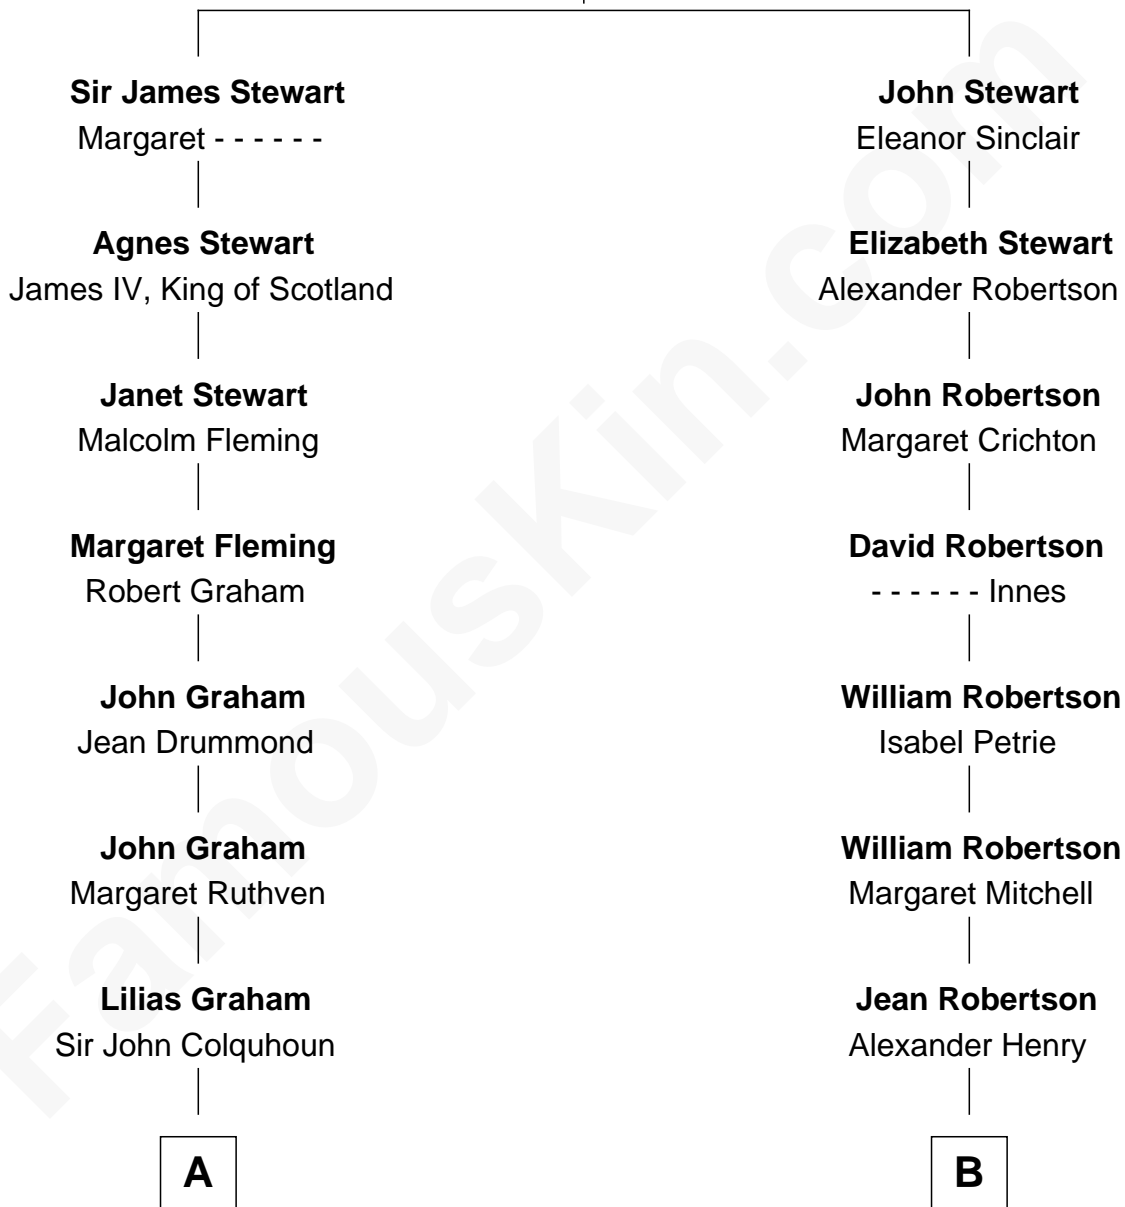

FamousKin.com Relationship Chart of

Tilda Swinton

Movie Actress

8th cousin 10 times removed of

Patrick Henry

1st and 6th Governor of Virginia

Sir James Stewart

Joan Beaufort