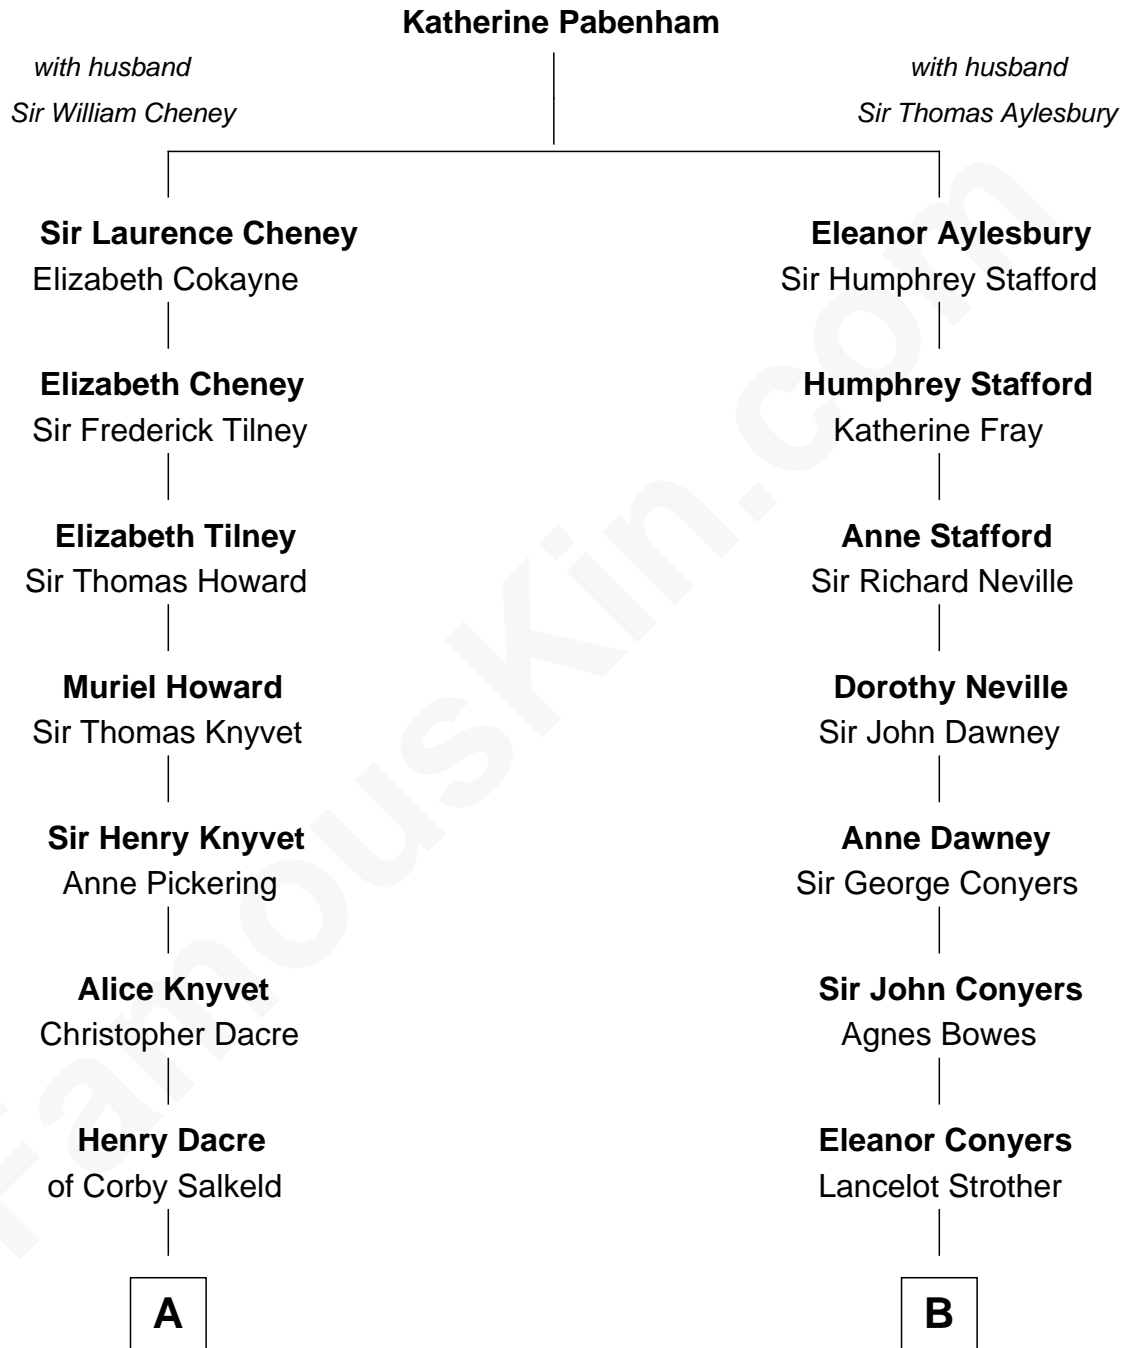

FamousKin.com
Relationship Chart of
Tilda Swinton
Movie Actress

16th cousin 1 time removed of
Randolph Scott
Movie Actor

A

Mary Dacre

Thomas Fetherstonhaugh

Timothy Fetherstonhaugh

Bridget Bellingham

Heneage Fetherstonhaugh

Joan Lydston

Joyce Fetherstonhaugh

Rev. Charles Smallwood

Charles Smallwood Fetherstonhaugh

Elizabeth Hartley

Timothy Fetherstonhaugh

Eliza Were Clarke

Albany Fetherstonhaugh

Evelyn Gertrude Astell

Gertrude Clare Fetherstonhaugh

Cecil George Herbert Alers-Hankey

Mariora Beatrice Evelyn Rochfort Alers-Hankey

Alan Henry Campbell Swinton

Sir John Swinton

Judith Balfour Killen

Tilda Swinton