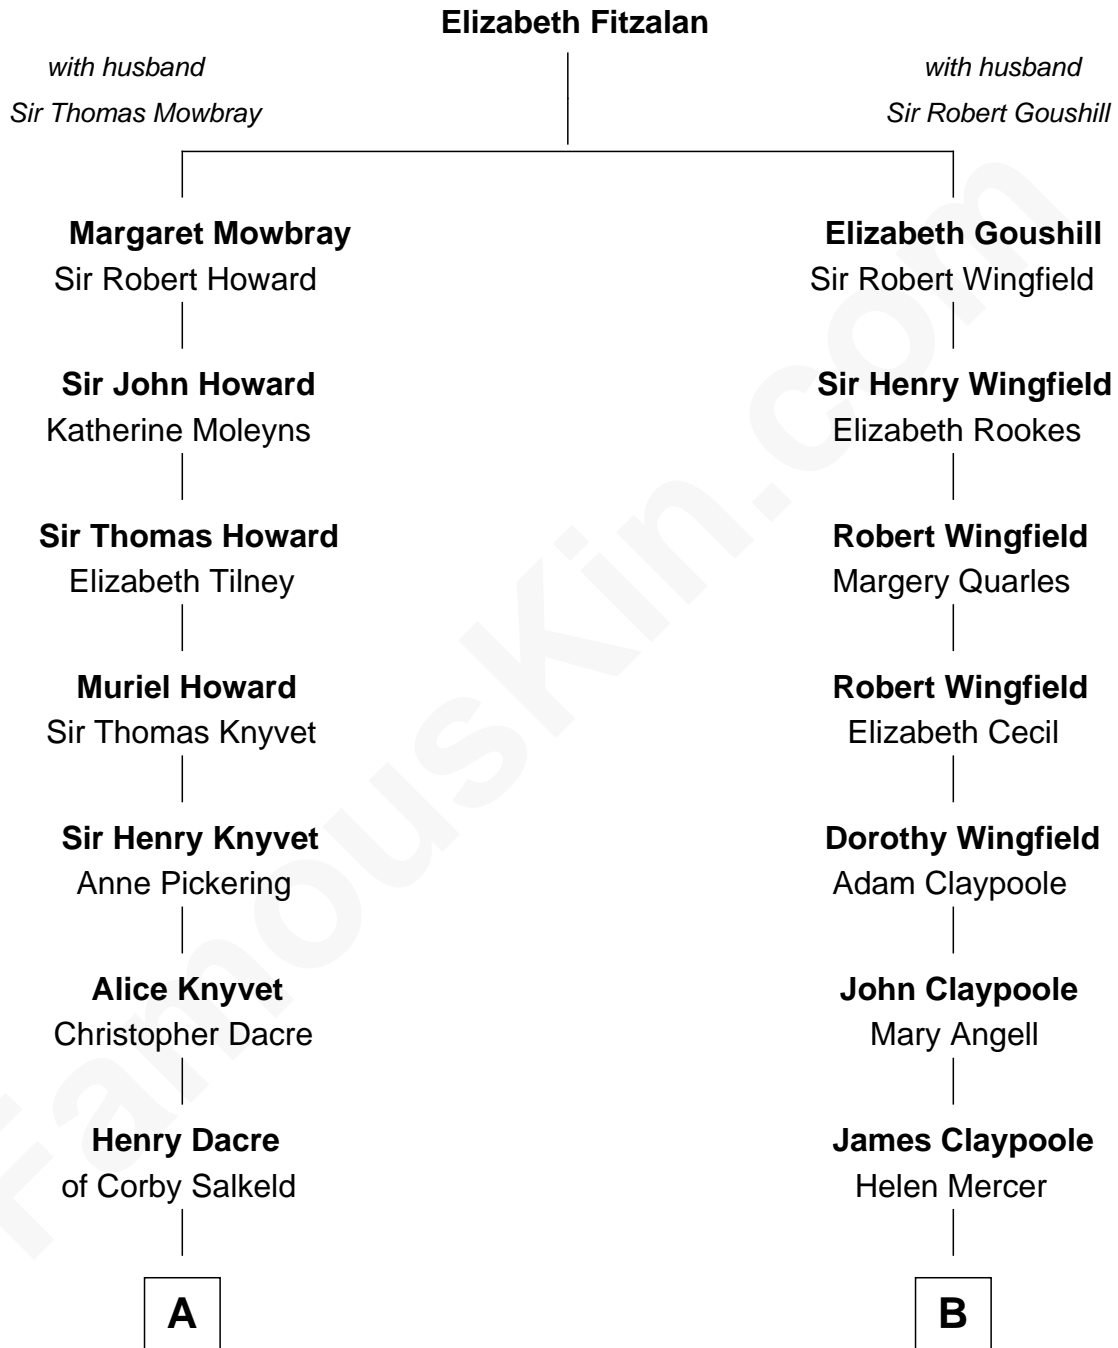

**FamousKin.com**  
**Relationship Chart of**  
**Tilda Swinton**  
*Movie Actress*

15th cousin 2 times removed of  
**Anderson Cooper**  
*Television Journalist*

**A**

**Mary Dacre**

Thomas Fetherstonhaugh

**Timothy Fetherstonhaugh**

Eliza Were Clarke

**Albany Fetherstonhaugh**

Evelyn Gertrude Astell

**Gertrude Clare Fetherstonhaugh**

Cecil George Herbert Alers-Hankey

**Mariora Beatrice Evelyn Rochfort Alers-Hankey**