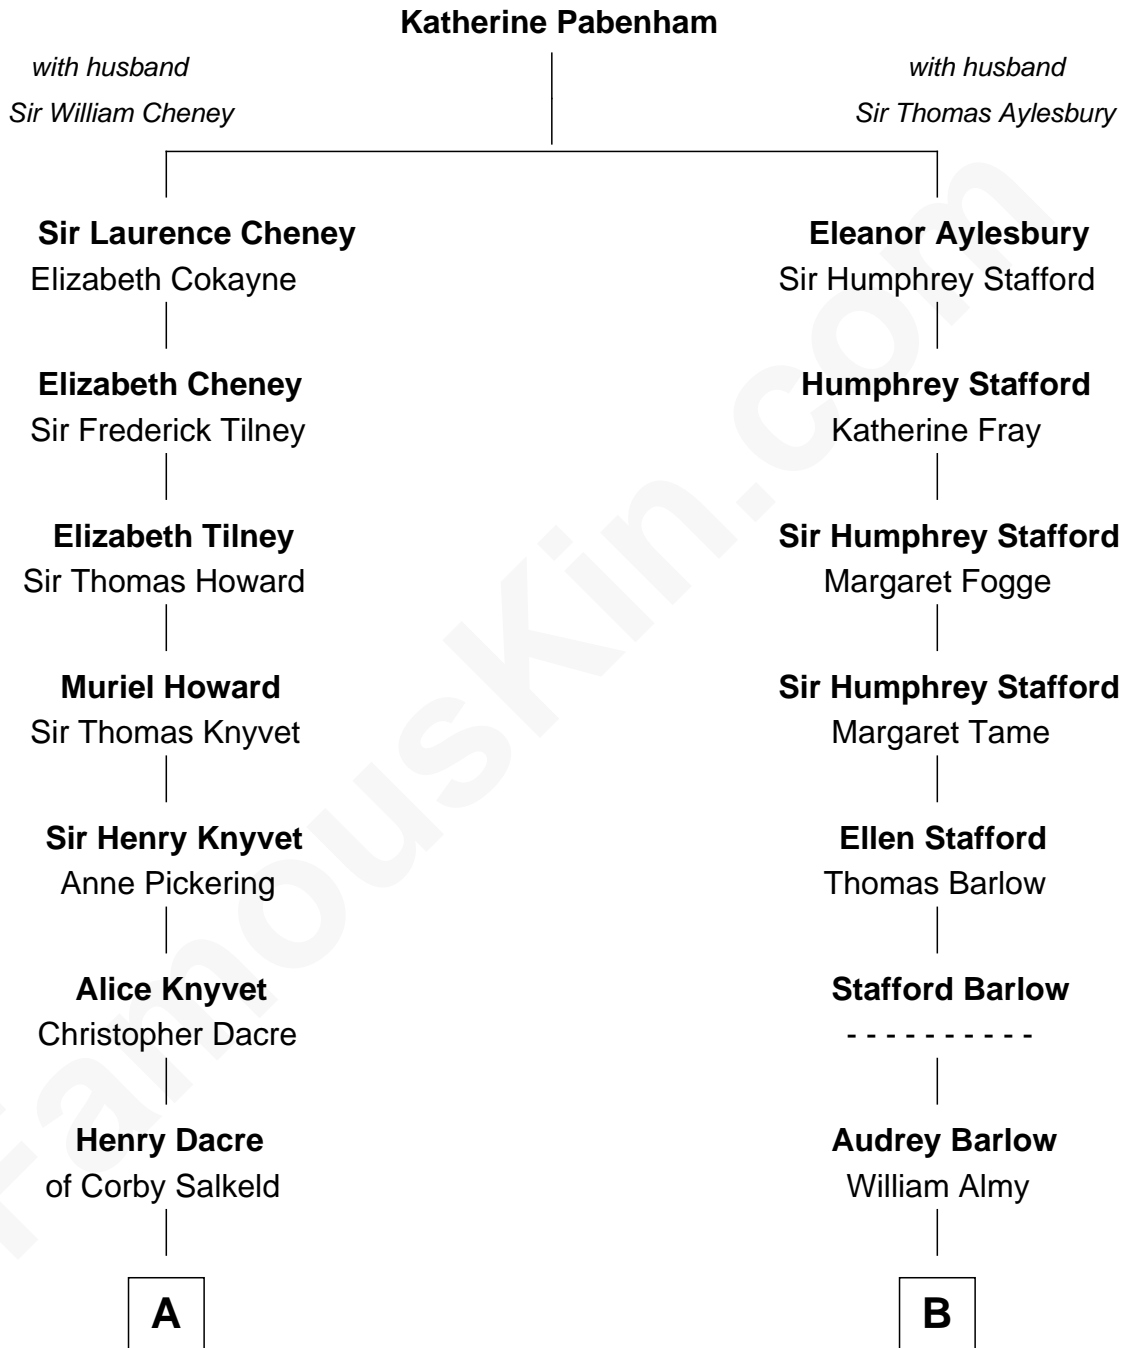

FamousKin.com
Relationship Chart of
Tilda Swinton
Movie Actress

13th cousin 4 times removed of

Julia (Ward) Howe
Author of "The Battle Hymn of the Republic"

A

Mary Dacre

Thomas Fetherstonhaugh

Timothy Fetherstonhaugh

Eliza Were Clarke

Albany Fetherstonhaugh

Evelyn Gertrude Astell

Gertrude Clare Fetherstonhaugh

Cecil George Herbert Alers-Hankey

Mariora Beatrice Evelyn Rochfort Alers-Hankey

Alan Henry Campbell Swinton

Sir John Swinton