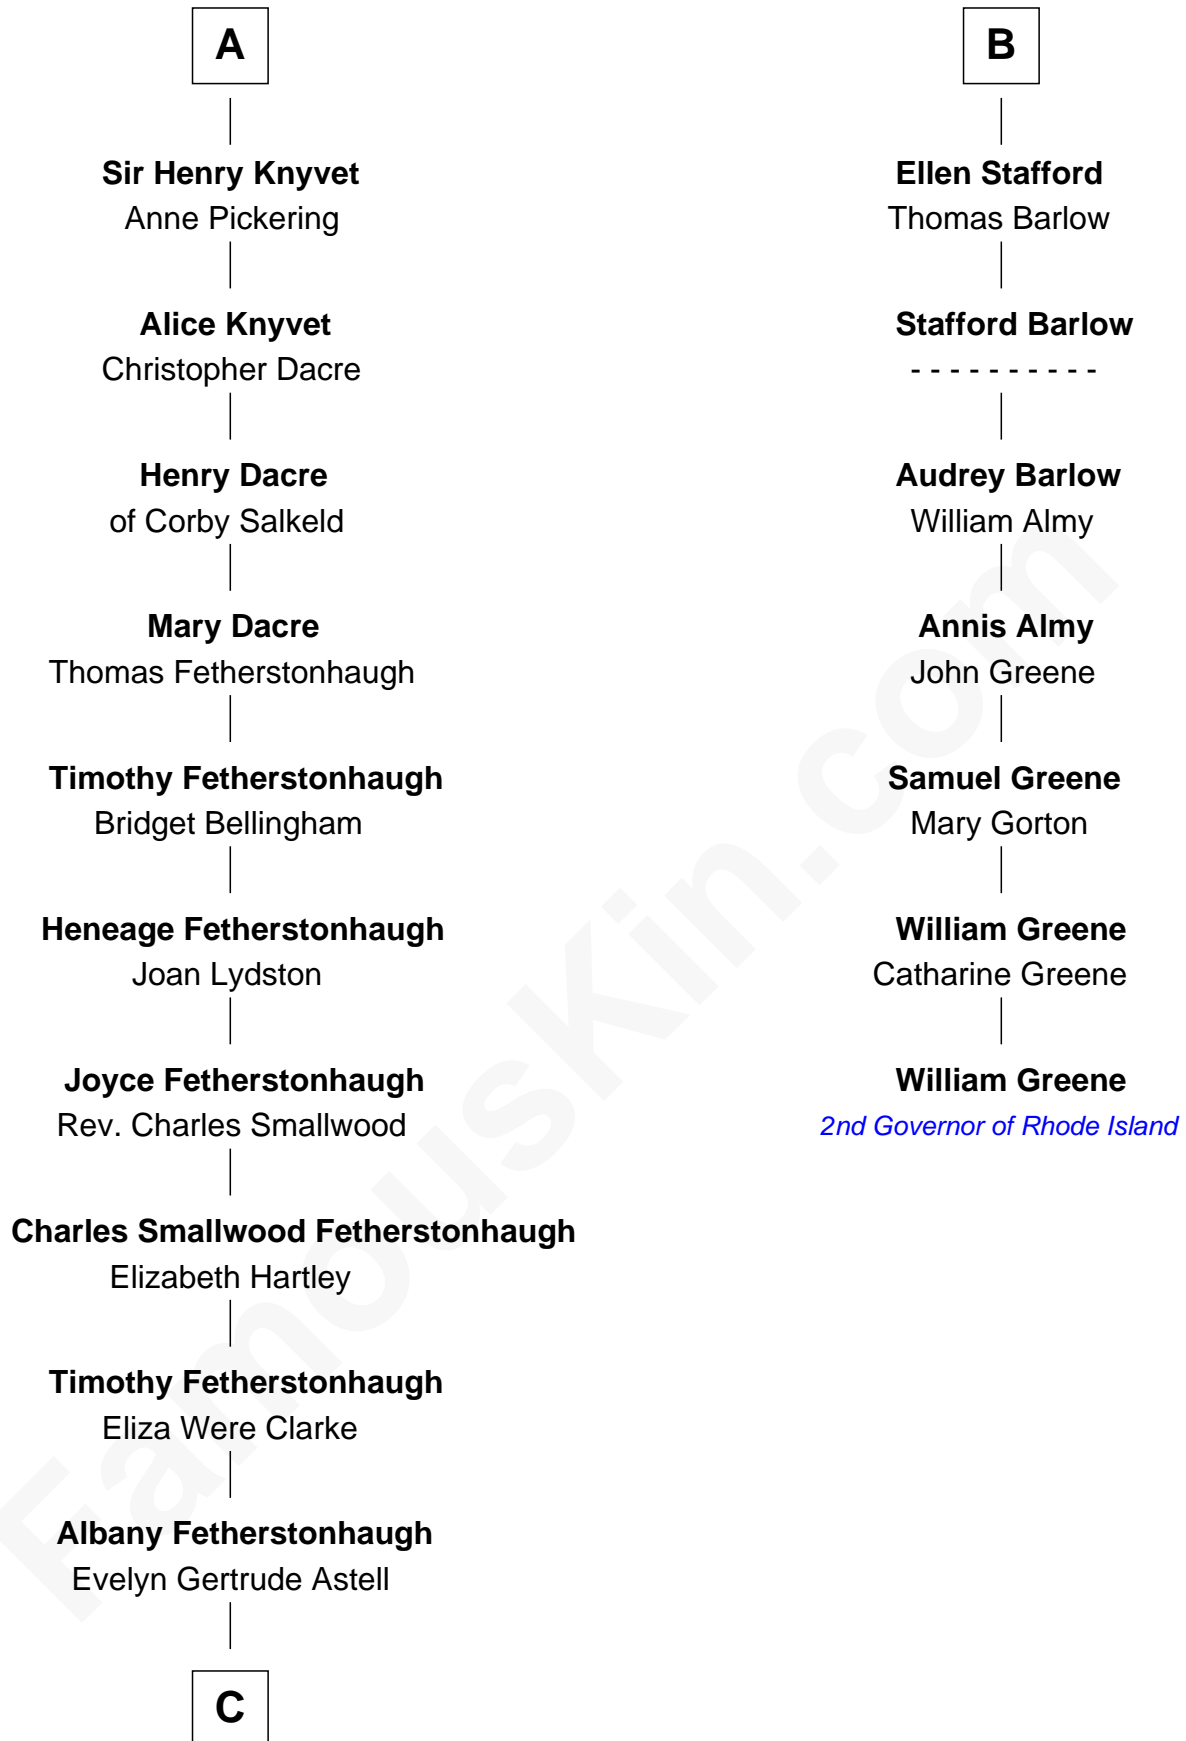

# FamousKin.com Relationship Chart of

**Tilda Swinton**

*Movie Actress*

13th cousin 7 times removed of

**William Greene**

*2nd Governor of Rhode Island*

**Sir Ralph Basset**

Joan - - - - -

**Sir William Knyvet**

Alice Grey

**Sir Edmund Knyvet**

Eleanor Tyrrel

**Sir Thomas Knyvet**

Muriel Howard

**A**

**Joan Basset**

Katherine Fray

**Sir Humphrey Stafford**

Margaret Fogge

**Sir Humphrey Stafford**

Margaret Tame

**B**

**C**

**Gertrude Clare Fetherstonhaugh**  
Cecil George Herbert Alers-Hankey

**Matoria Beatrice Evelyn Rochfort Alers-Hankey**  
Alan Henry Campbell Swinton

**Sir John Swinton**  
Judith Balfour Killen

**Tilda Swinton**  
*Movie Actress*

FamousKin.com