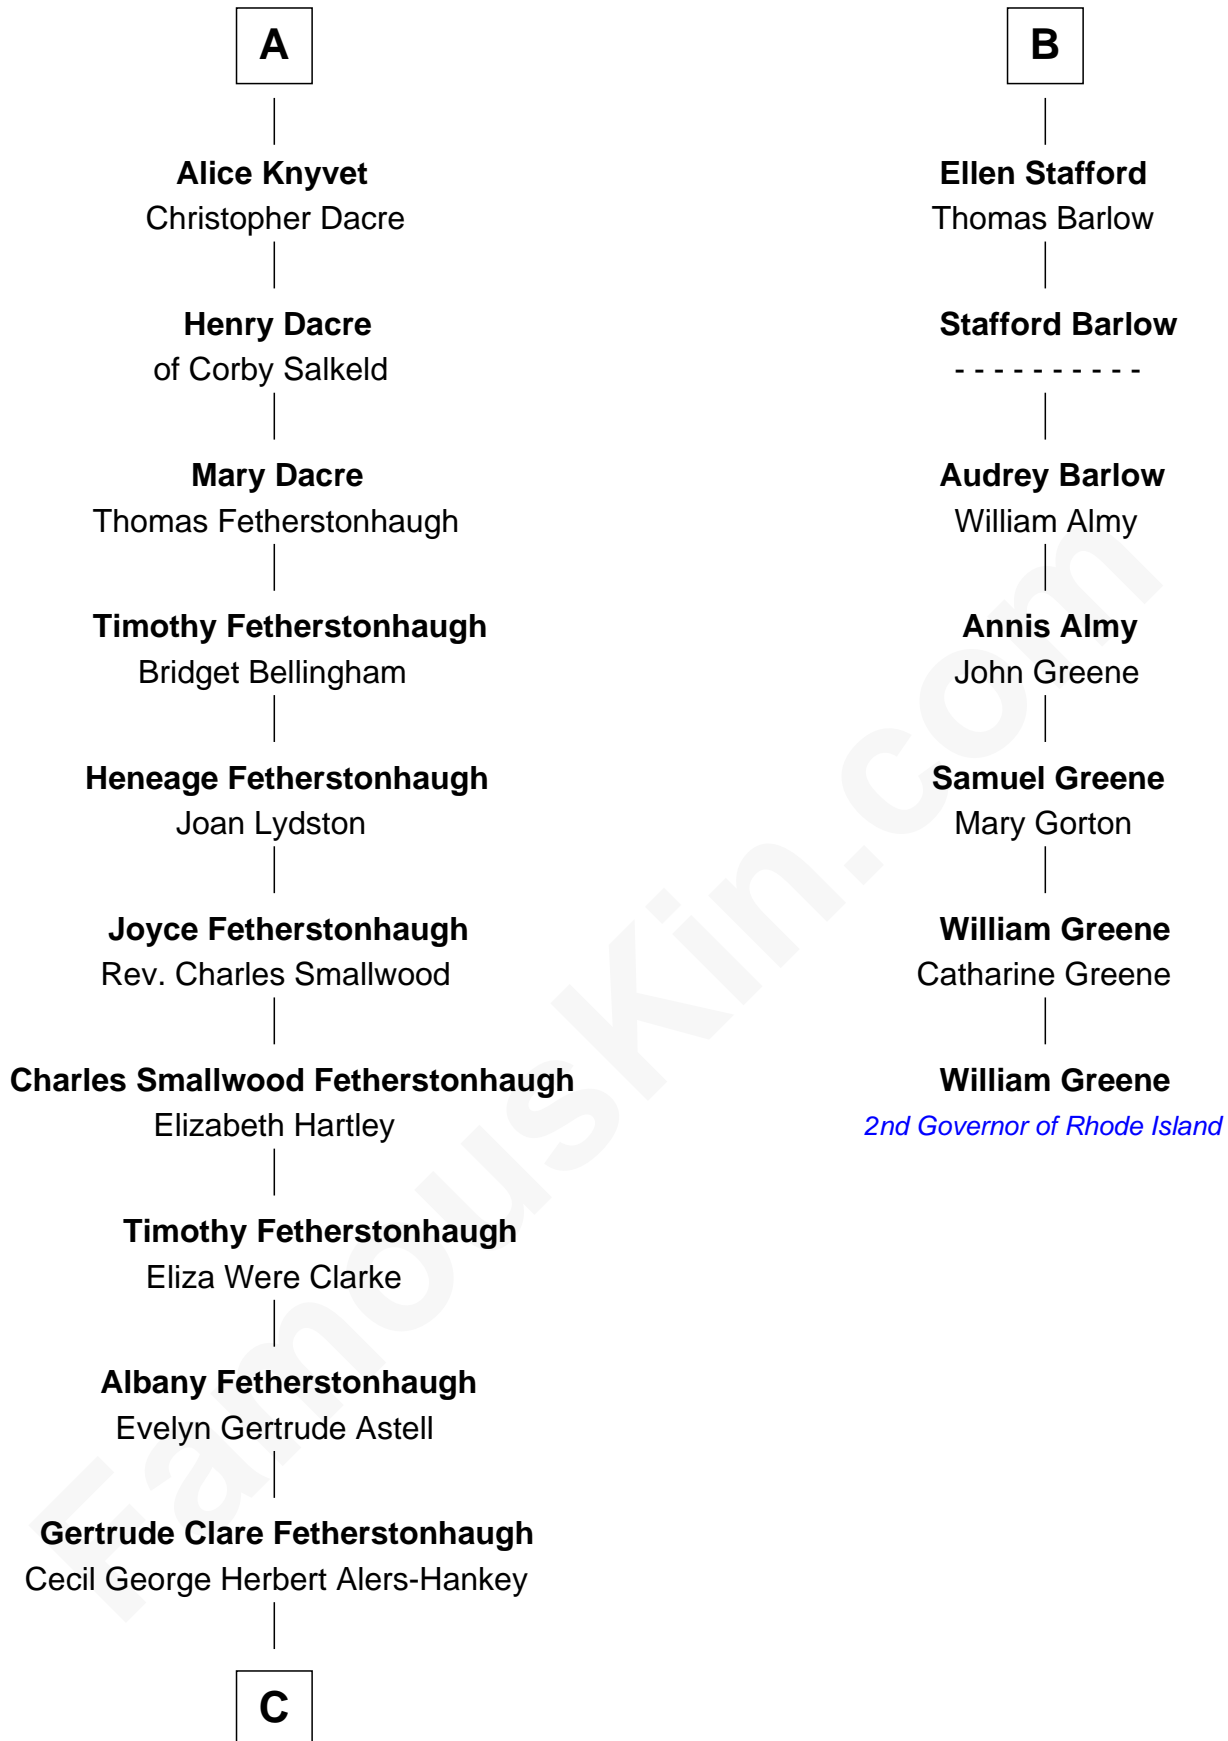

FamousKin.com
Relationship Chart of
Tilda Swinton
Movie Actress

13th cousin 6 times removed of
William Greene
2nd Governor of Rhode Island

C

Mariora Beatrice Evelyn Rochfort Alers-Hankey

Alan Henry Campbell Swinton

Sir John Swinton

Judith Balfour Killen

Tilda Swinton

Movie Actress

FamousKin.com