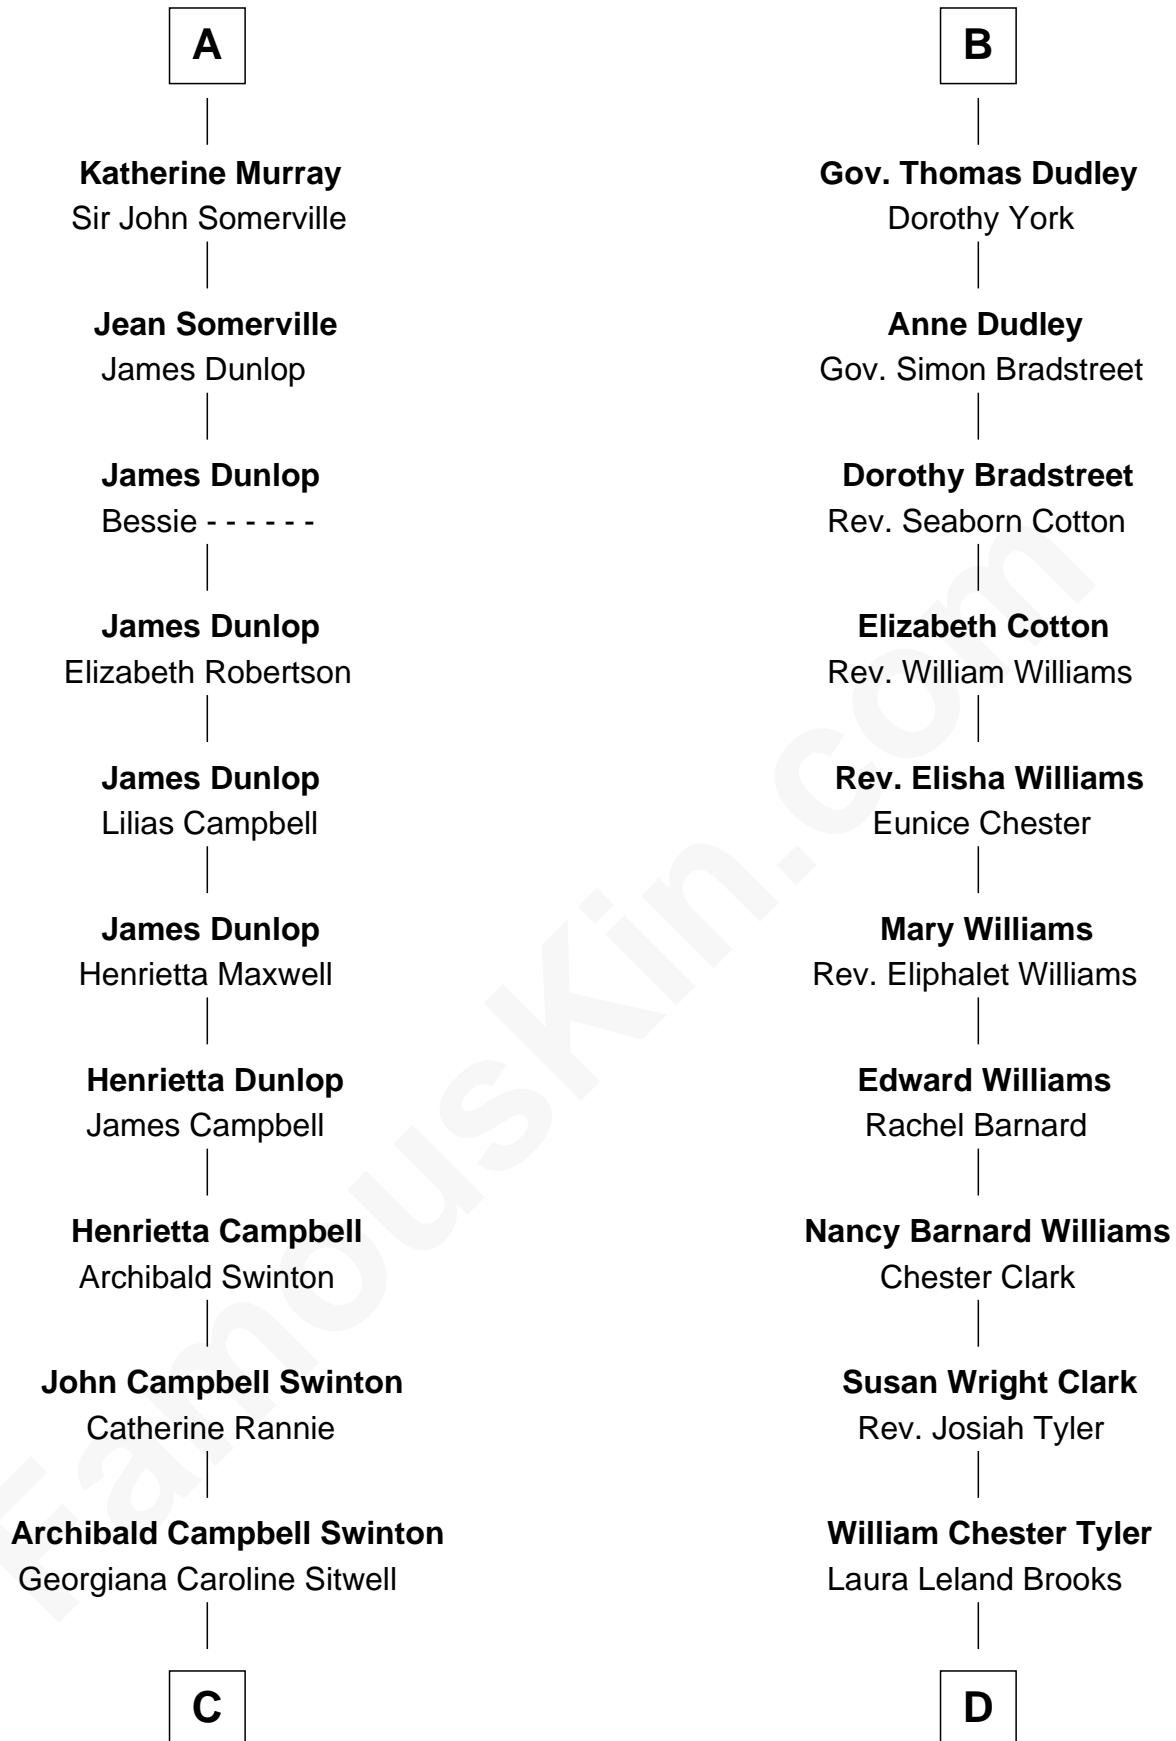

FamousKin.com Relationship Chart of

Tilda Swinton

Movie Actress

20th cousin of

Kate Upton

Sports Illustrated Swimsuit Cover Model

C

George Sitwell Campbell Swinton

Elizabeth Ebsworth

Alan Henry Campbell Swinton

Mariora Beatrice Evelyn Rochfort Alers-Hankey

Sir John Swinton

Judith Balfour Killen

Tilda Swinton

Movie Actress

D

Margaret Hastings Tyler

Charles Henry Vial

Elizabeth Brooks Vial

Stephen Edward Upton

Jefferson Matthew Upton

Shelley Fawn Davis

Kate Upton

Model and Actress