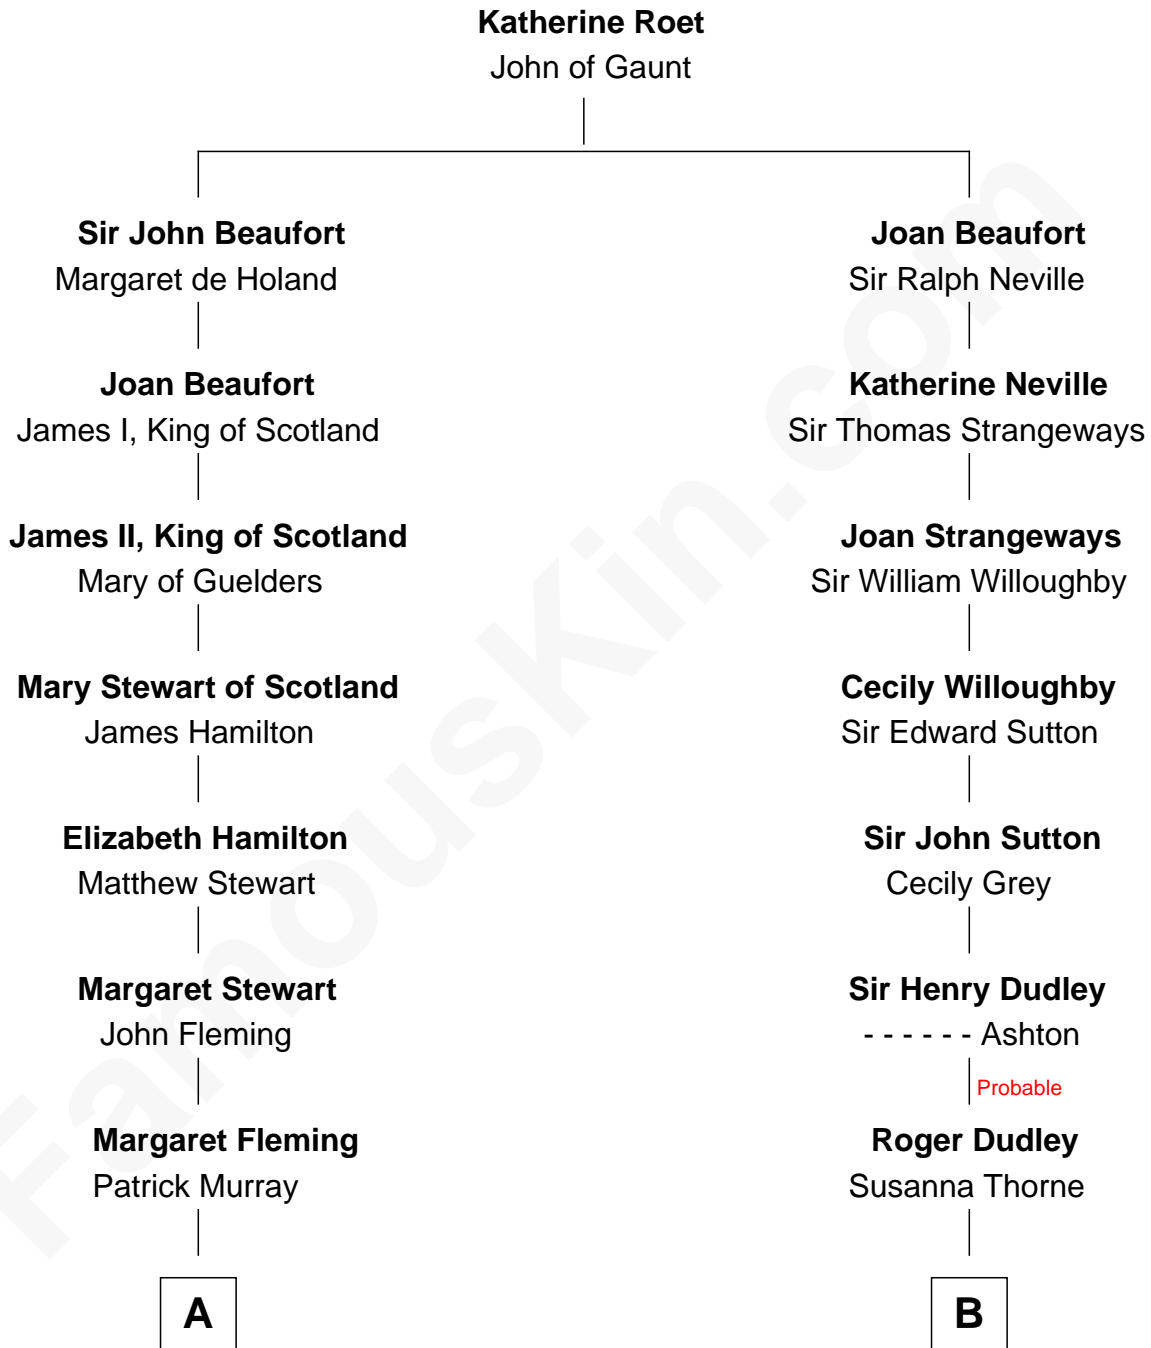

FamousKin.com Relationship Chart of

Tilda Swinton

Movie Actress

20th cousin of

Kate Upton

Sports Illustrated Swimsuit Cover Model

C

George Sitwell Campbell Swinton

Elizabeth Ebsworth

Alan Henry Campbell Swinton

Mariora Beatrice Evelyn Rochfort Alers-Hankey

Sir John Swinton

Judith Balfour Killen

Tilda Swinton

Movie Actress

D