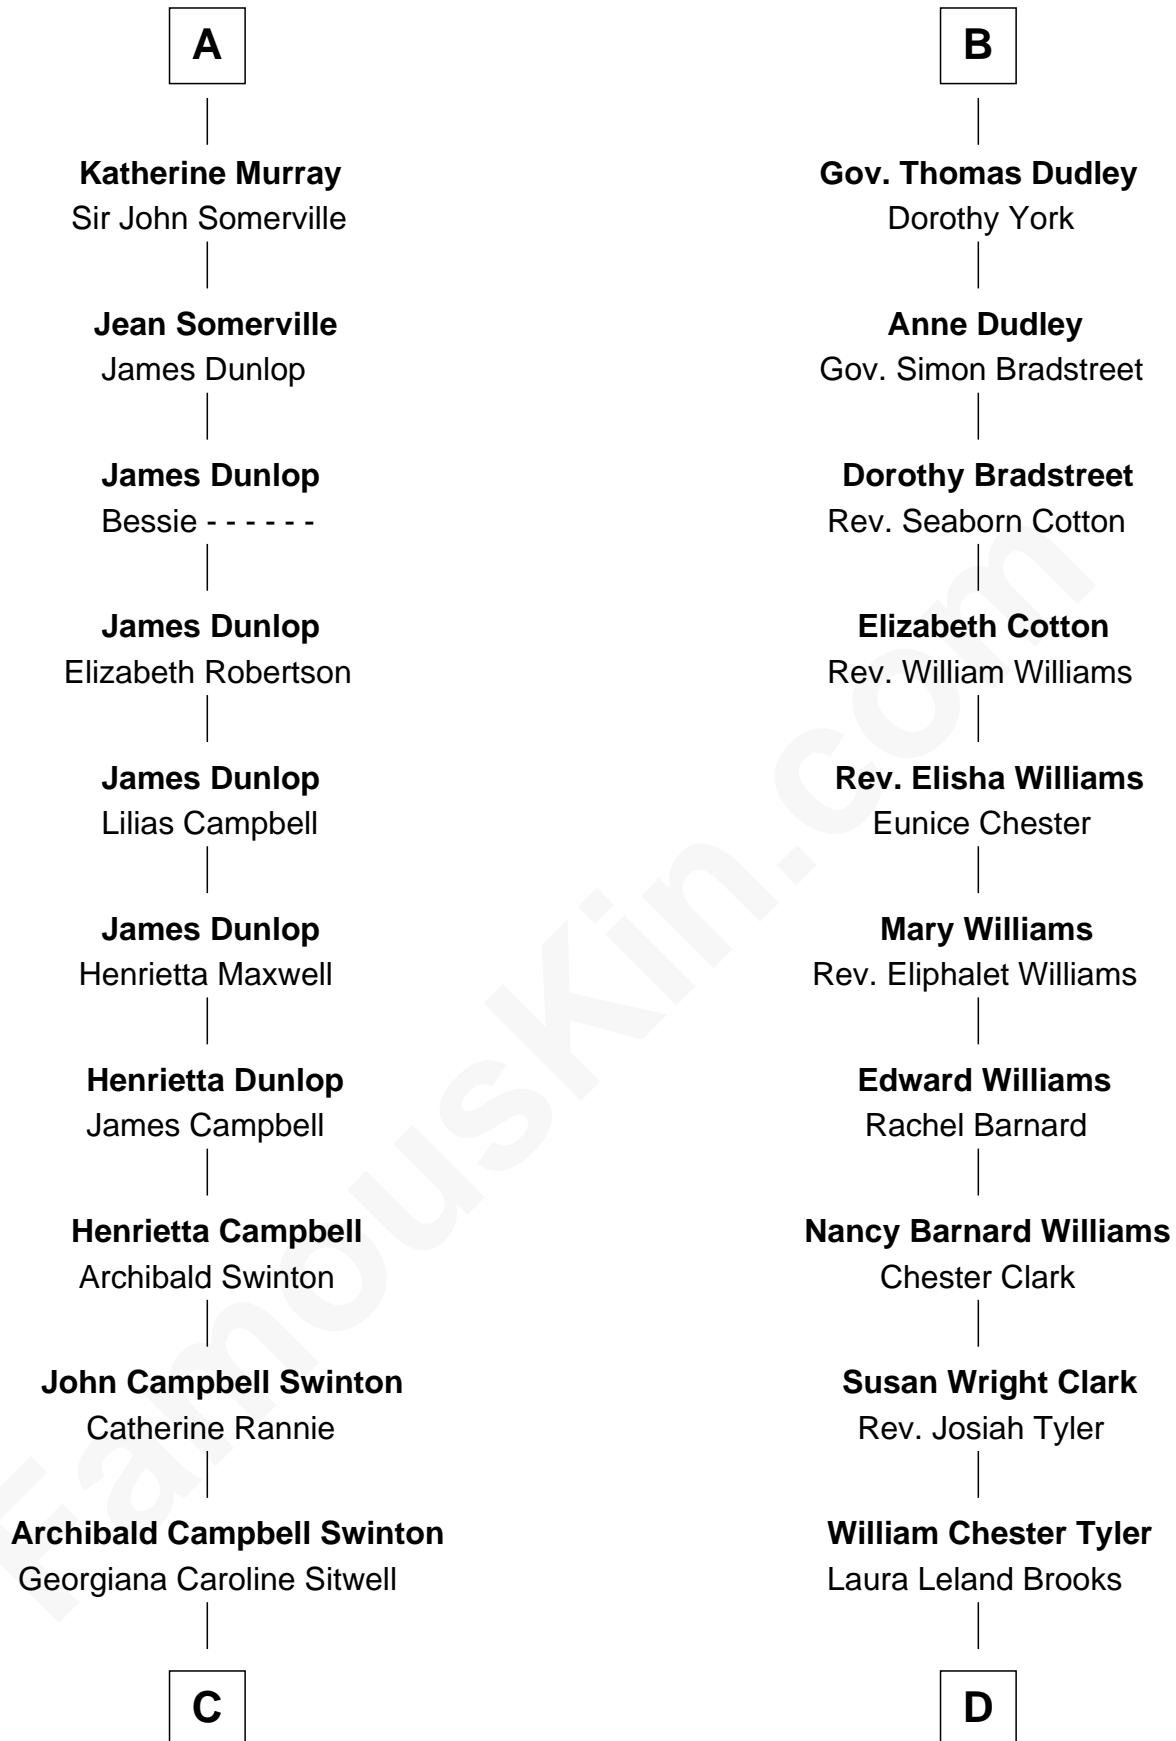

# FamousKin.com Relationship Chart of

**Tilda Swinton**

*Movie Actress*

20th cousin of

**Kate Upton**

*Sports Illustrated Swimsuit Cover Model*

**Sir Thomas de Holand**

Alice Fitzalan

**C**

**George Sitwell Campbell Swinton**

Elizabeth Ebsworth

**Alan Henry Campbell Swinton**

Mariora Beatrice Evelyn Rochfort Alers-Hankey

**Sir John Swinton**

Judith Balfour Killen

**Tilda Swinton**

*Movie Actress*

**D**

**Margaret Hastings Tyler**

Charles Henry Vial

**Elizabeth Brooks Vial**

Stephen Edward Upton

**Jefferson Matthew Upton**

Shelley Fawn Davis