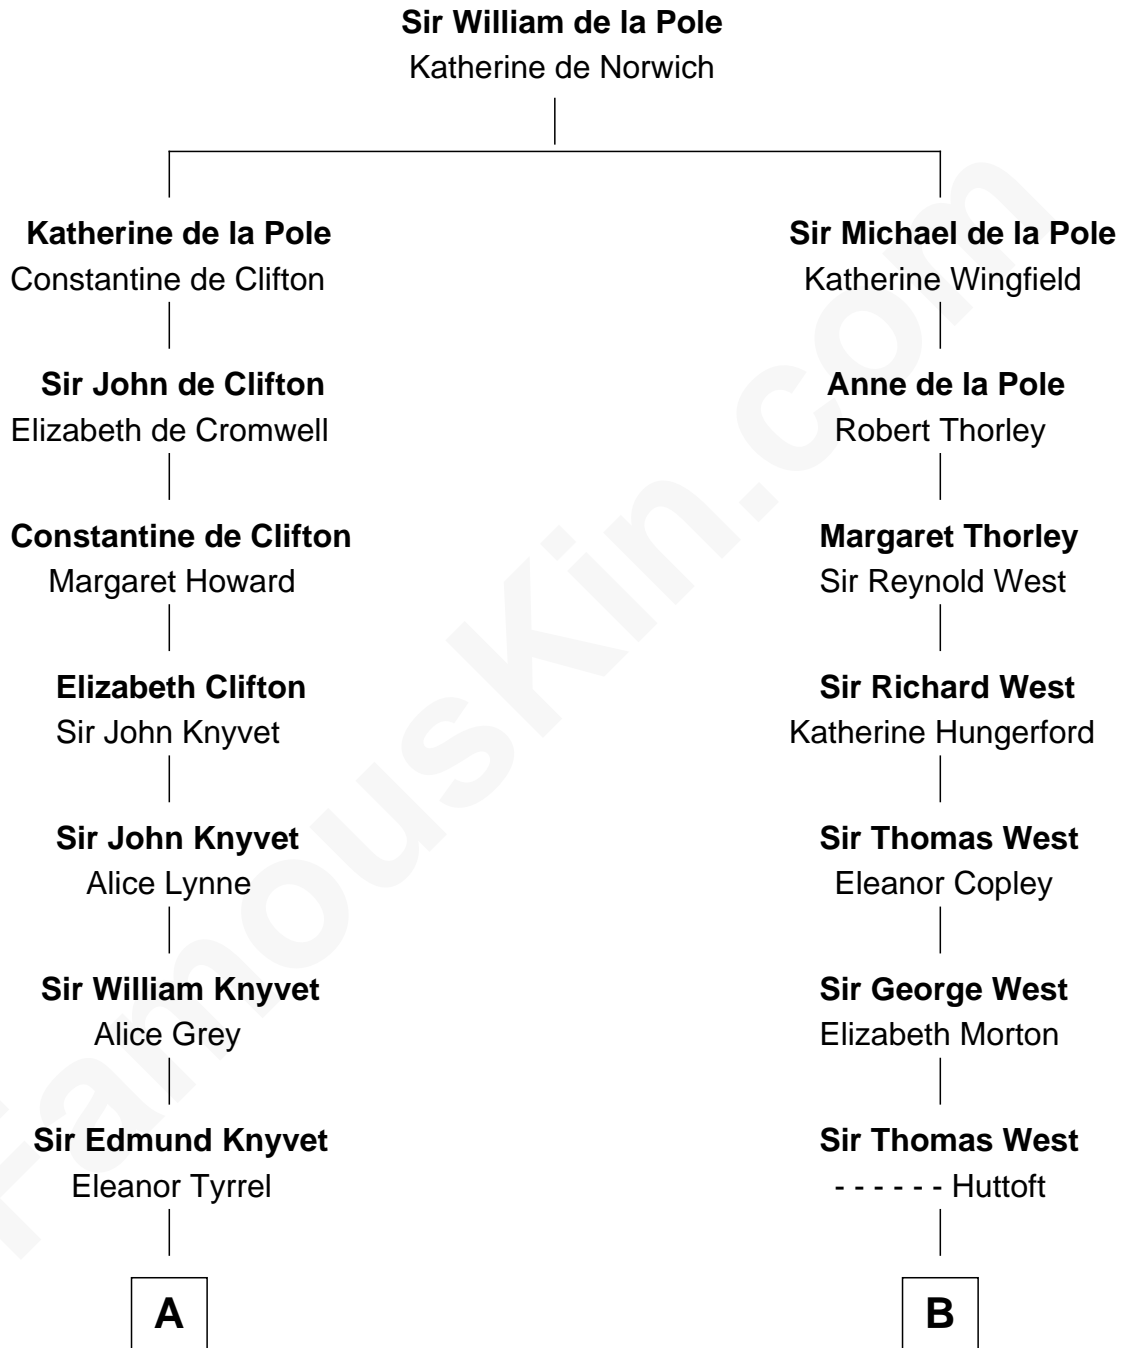

**FamousKin.com**  
**Relationship Chart of**  
**Tilda Swinton**  
*Movie Actress*

**18th cousin 3 times removed of**  
**Ray Bradbury**  
*Author of The Martian Chronicles*

**C**

**Albany Fetherstonhaugh**

Evelyn Gertrude Astell

**Gertrude Clare Fetherstonhaugh**

Cecil George Herbert Alers-Hankey

**Mariora Beatrice Evelyn Rochfort Alers-Hankey**

Alan Henry Campbell Swinton

**Sir John Swinton**

Judith Balfour Killen