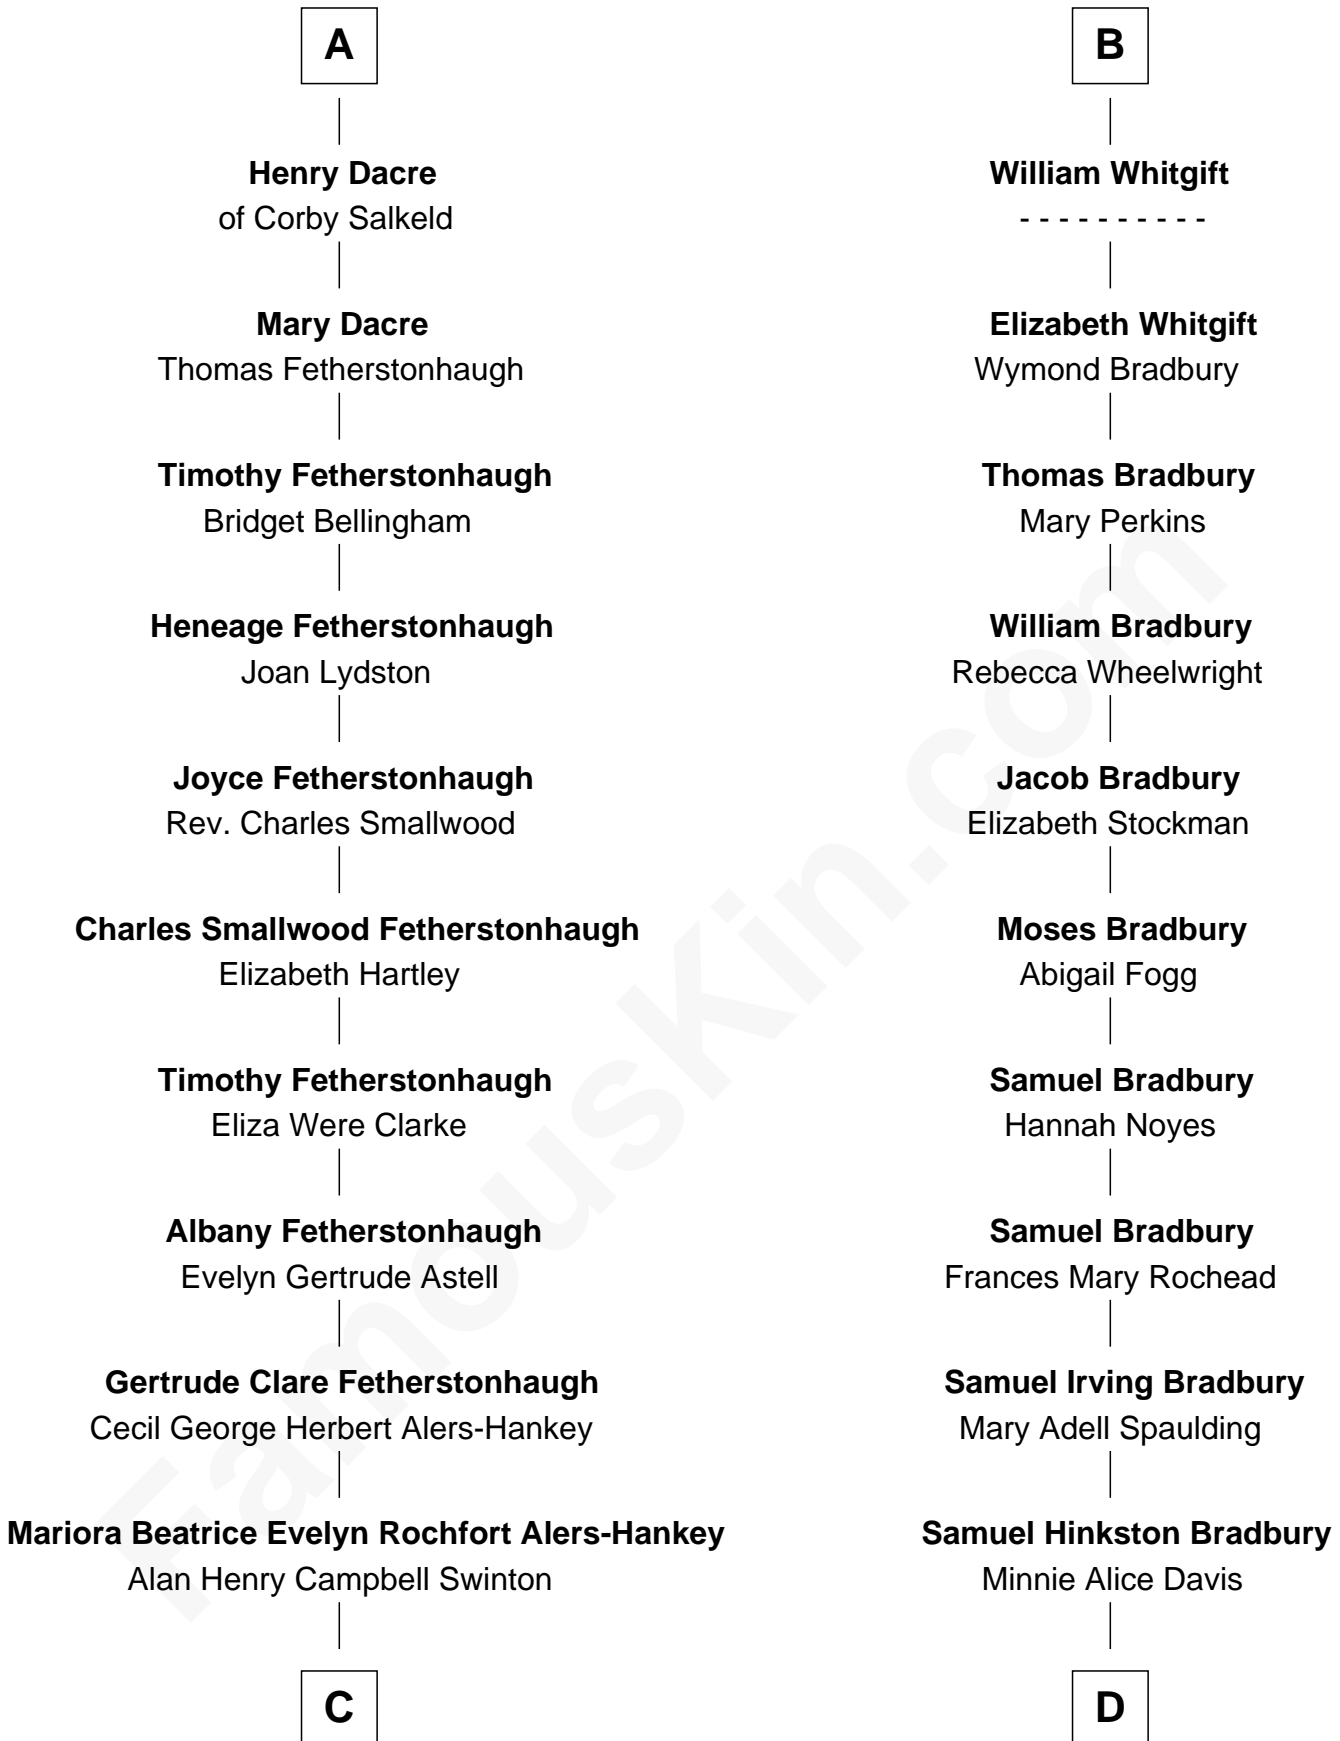

FamousKin.com Relationship Chart of

Tilda Swinton

Movie Actress

18th cousin of

Ray Bradbury

Author of The Martian Chronicles

C

Sir John Swinton
Judith Balfour Killen

Tilda Swinton
Movie Actress

D

Leonard Spaulding Bradbury
Esther Marie Moberg

Ray Bradbury
Author of The Martian Chronicles

FamousKin.com