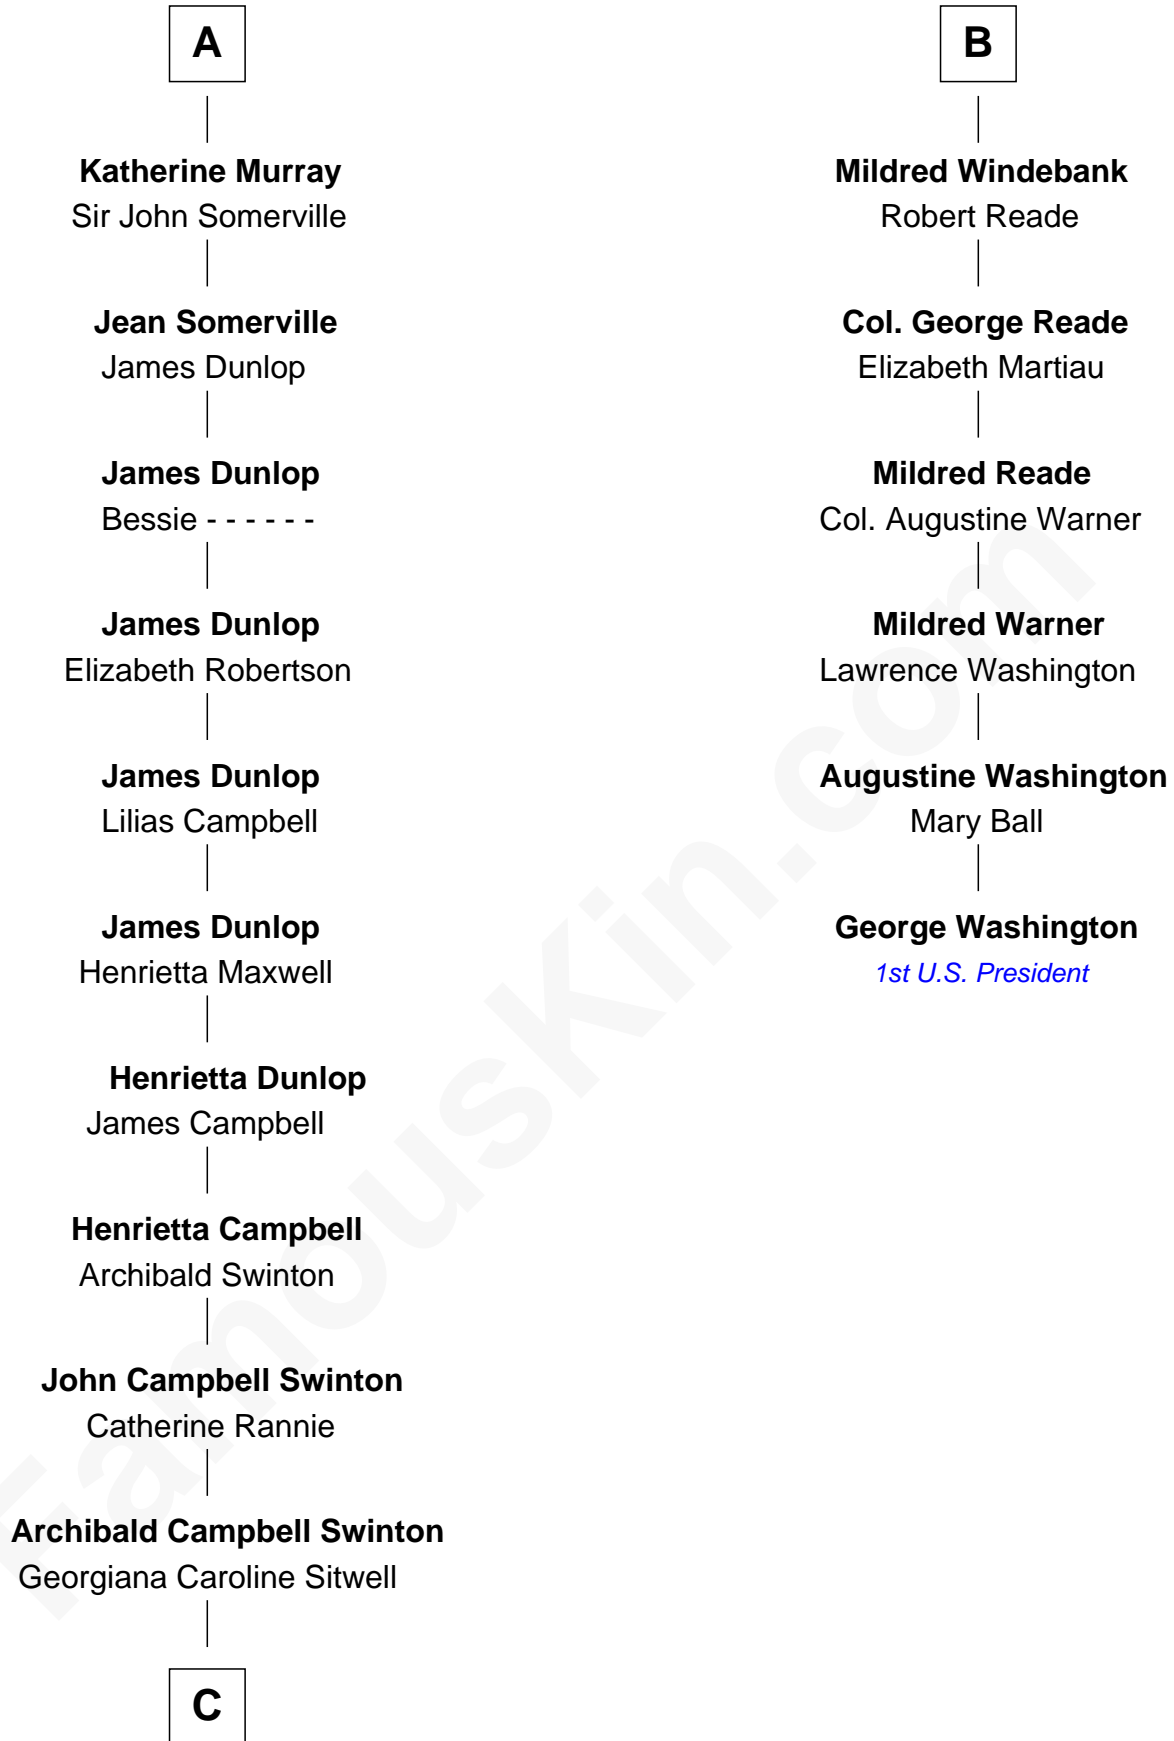

FamousKin.com
Relationship Chart of
Tilda Swinton
Movie Actress

12th cousin 8 times removed of
George Washington
1st U.S. President

C

George Sitwell Campbell Swinton

Elizabeth Ebsworth

Alan Henry Campbell Swinton

Mariora Beatrice Evelyn Rochfort Alers-Hankey

Sir John Swinton

Judith Balfour Killen

Tilda Swinton

Movie Actress

FamousKin.com