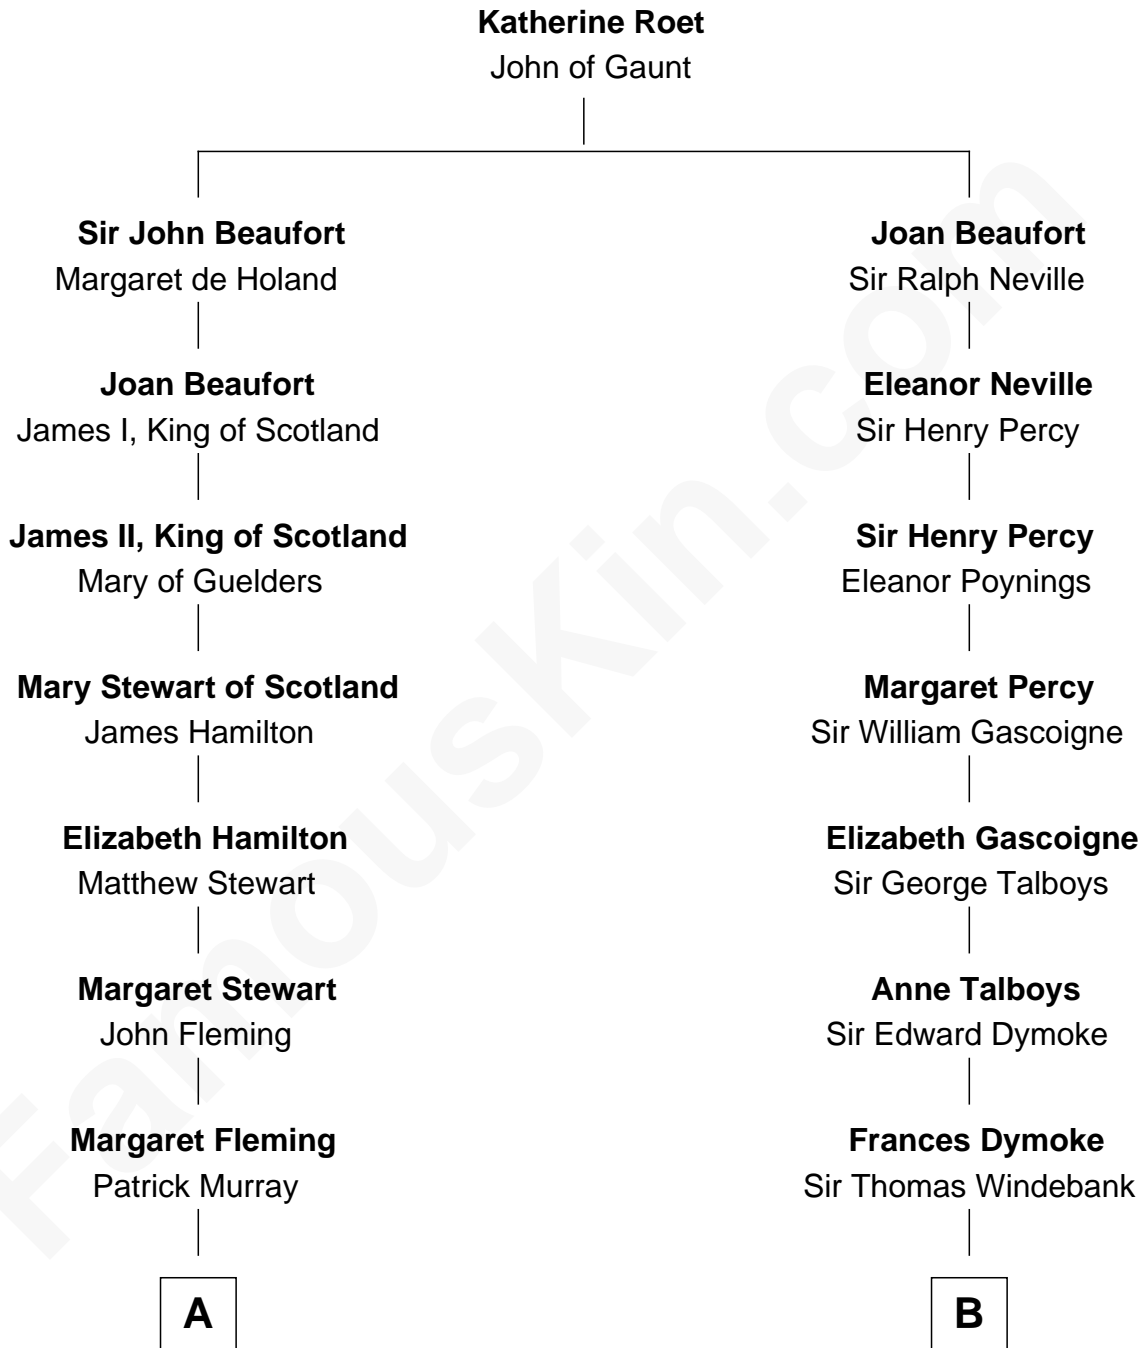

FamousKin.com
Relationship Chart of
Tilda Swinton
Movie Actress

12th cousin 8 times removed of
George Washington
1st U.S. President

C

George Sitwell Campbell Swinton

Elizabeth Ebsworth

Alan Henry Campbell Swinton

Mariora Beatrice Evelyn Rochfort Alers-Hankey

Sir John Swinton

Judith Balfour Killen

Tilda Swinton

Movie Actress

FamousKin.com