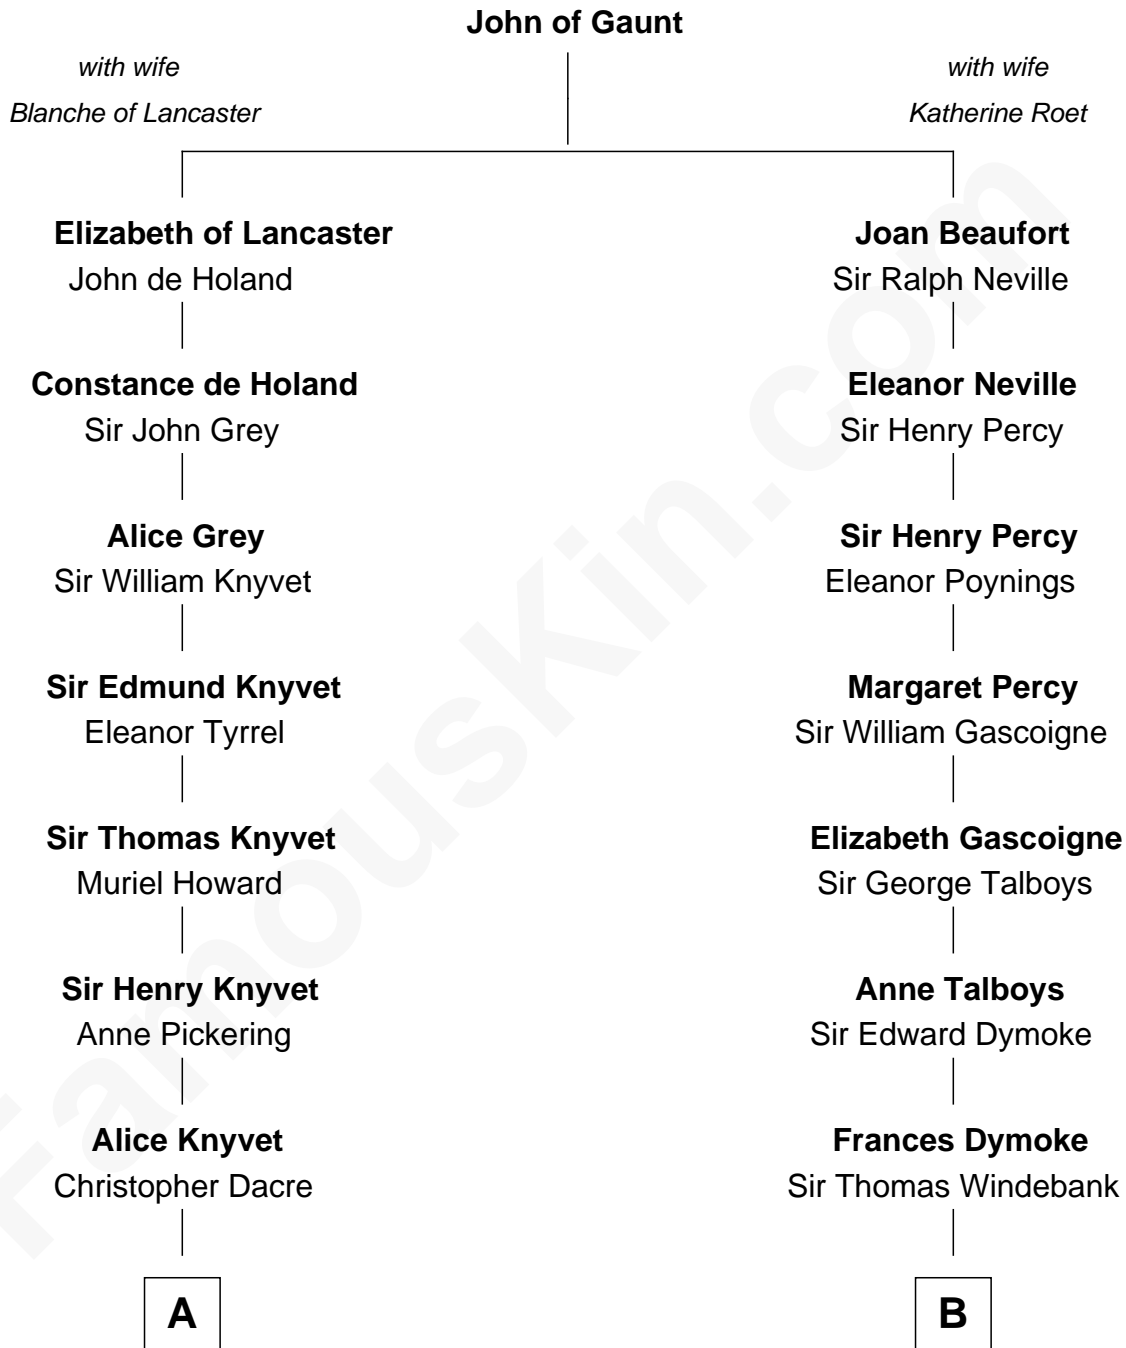

FamousKin.com
Relationship Chart of
Tilda Swinton
Movie Actress

12th cousin 6 times removed of
George Washington
1st U.S. President

A

Henry Dacre
of Corby Salkeld

Mary Dacre
Thomas Fetherstonhaugh

Timothy Fetherstonhaugh
Bridget Bellingham

Heneage Fetherstonhaugh
Joan Lydston

Joyce Fetherstonhaugh
Rev. Charles Smallwood

Charles Smallwood Fetherstonhaugh
Elizabeth Hartley

Timothy Fetherstonhaugh
Eliza Were Clarke

Albany Fetherstonhaugh
Evelyn Gertrude Astell