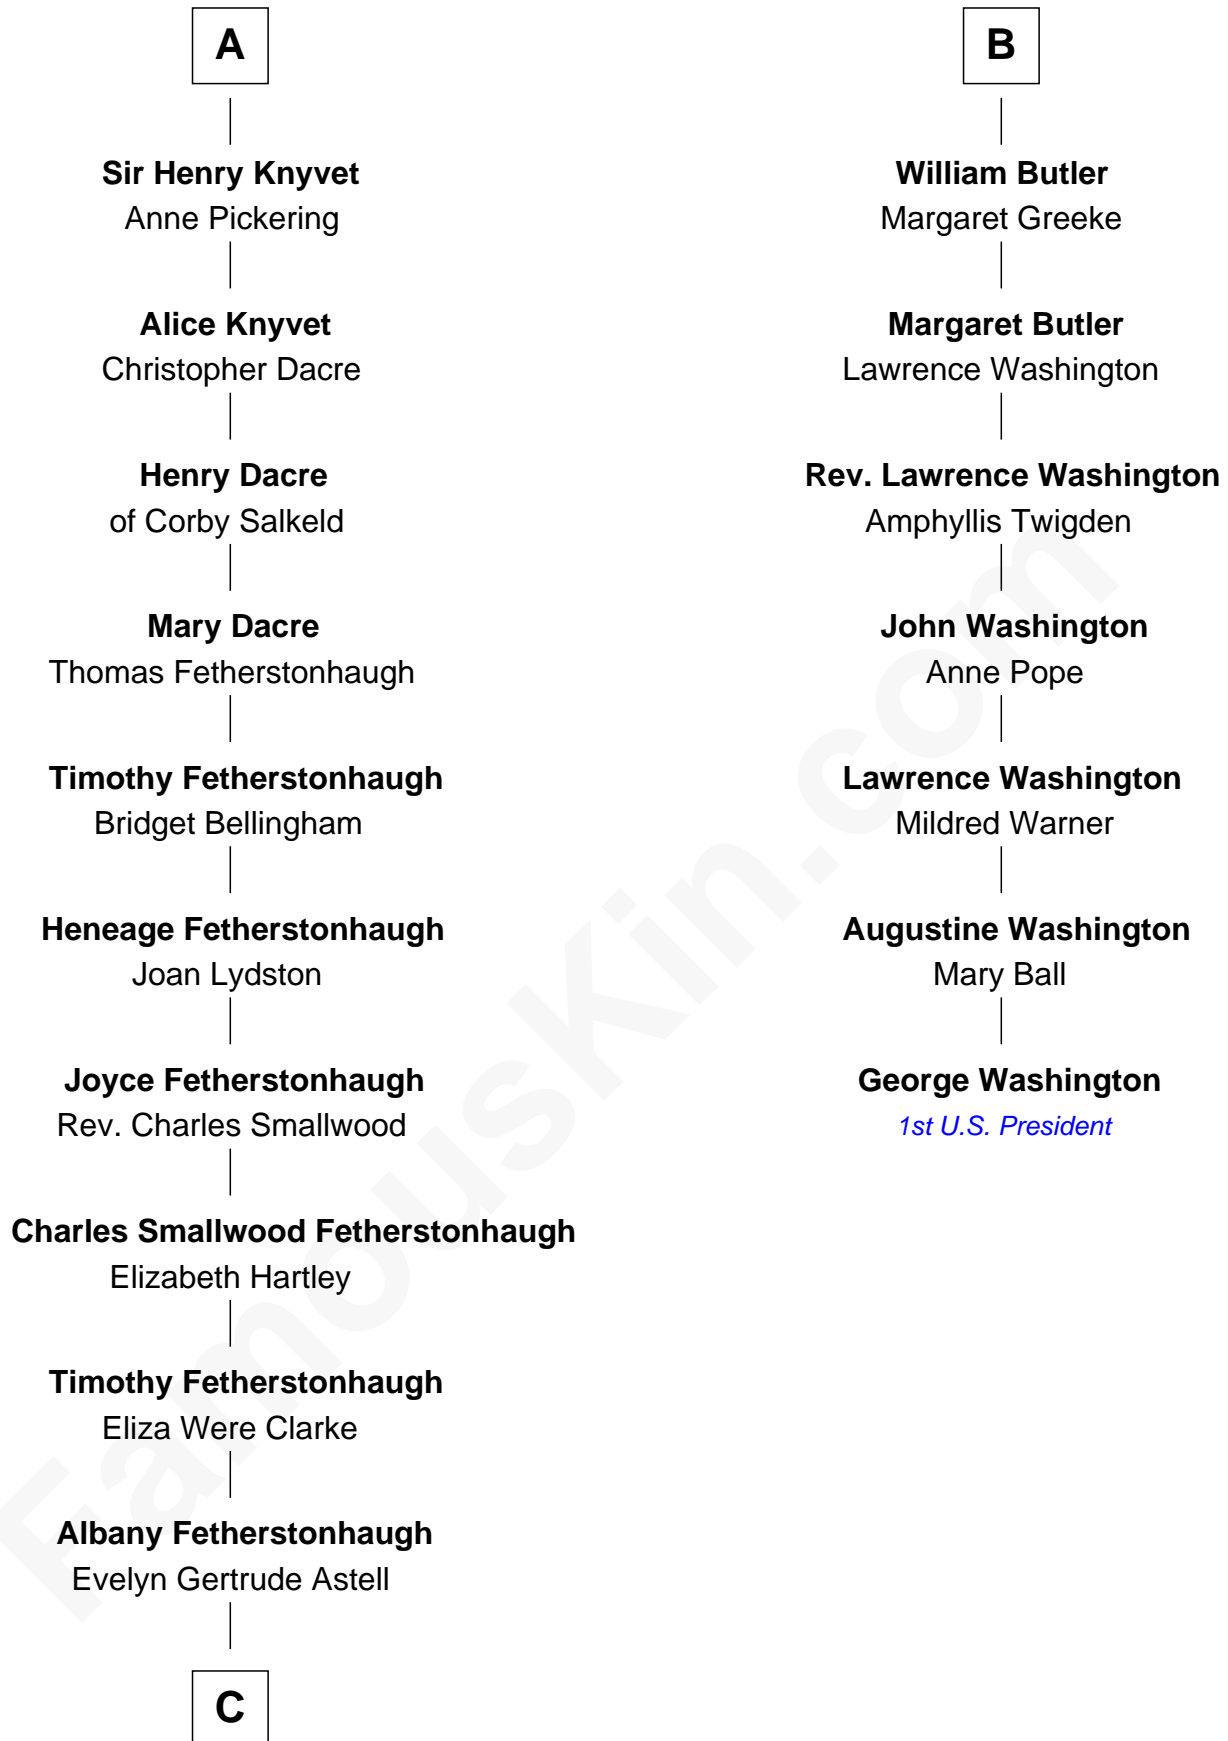

**FamousKin.com**  
**Relationship Chart of**  
**Tilda Swinton**  
*Movie Actress*

13th cousin 7 times removed of  
**George Washington**  
*1st U.S. President*

**C**

**Gertrude Clare Fetherstonhaugh**  
Cecil George Herbert Alers-Hankey

**Matoria Beatrice Evelyn Rochfort Alers-Hankey**  
Alan Henry Campbell Swinton

**Sir John Swinton**  
Judith Balfour Killen

**Tilda Swinton**  
*Movie Actress*

FamousKin.com