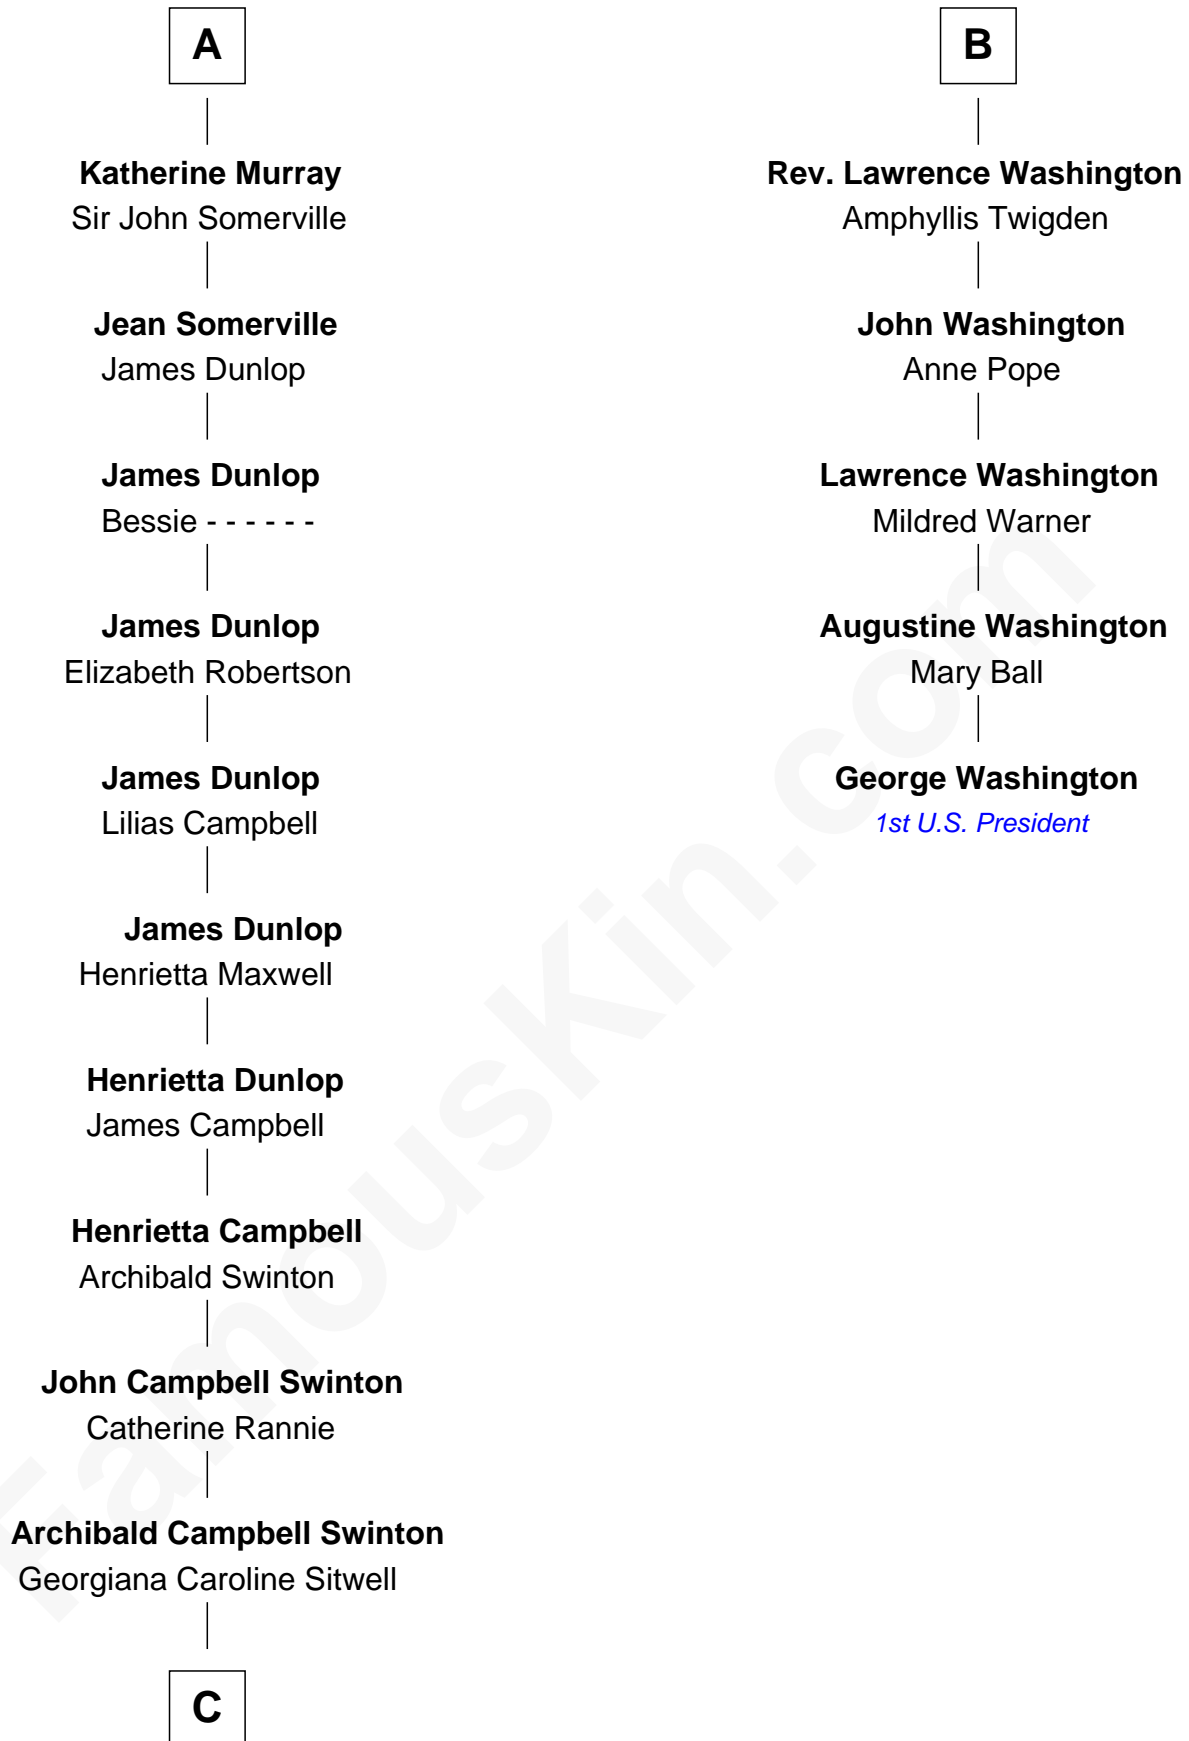

FamousKin.com
Relationship Chart of
Tilda Swinton
Movie Actress

11th cousin 9 times removed of
George Washington
1st U.S. President

C

George Sitwell Campbell Swinton

Elizabeth Ebsworth

Alan Henry Campbell Swinton

Mariora Beatrice Evelyn Rochfort Alers-Hankey

Sir John Swinton

Judith Balfour Killen

Tilda Swinton

Movie Actress

FamousKin.com