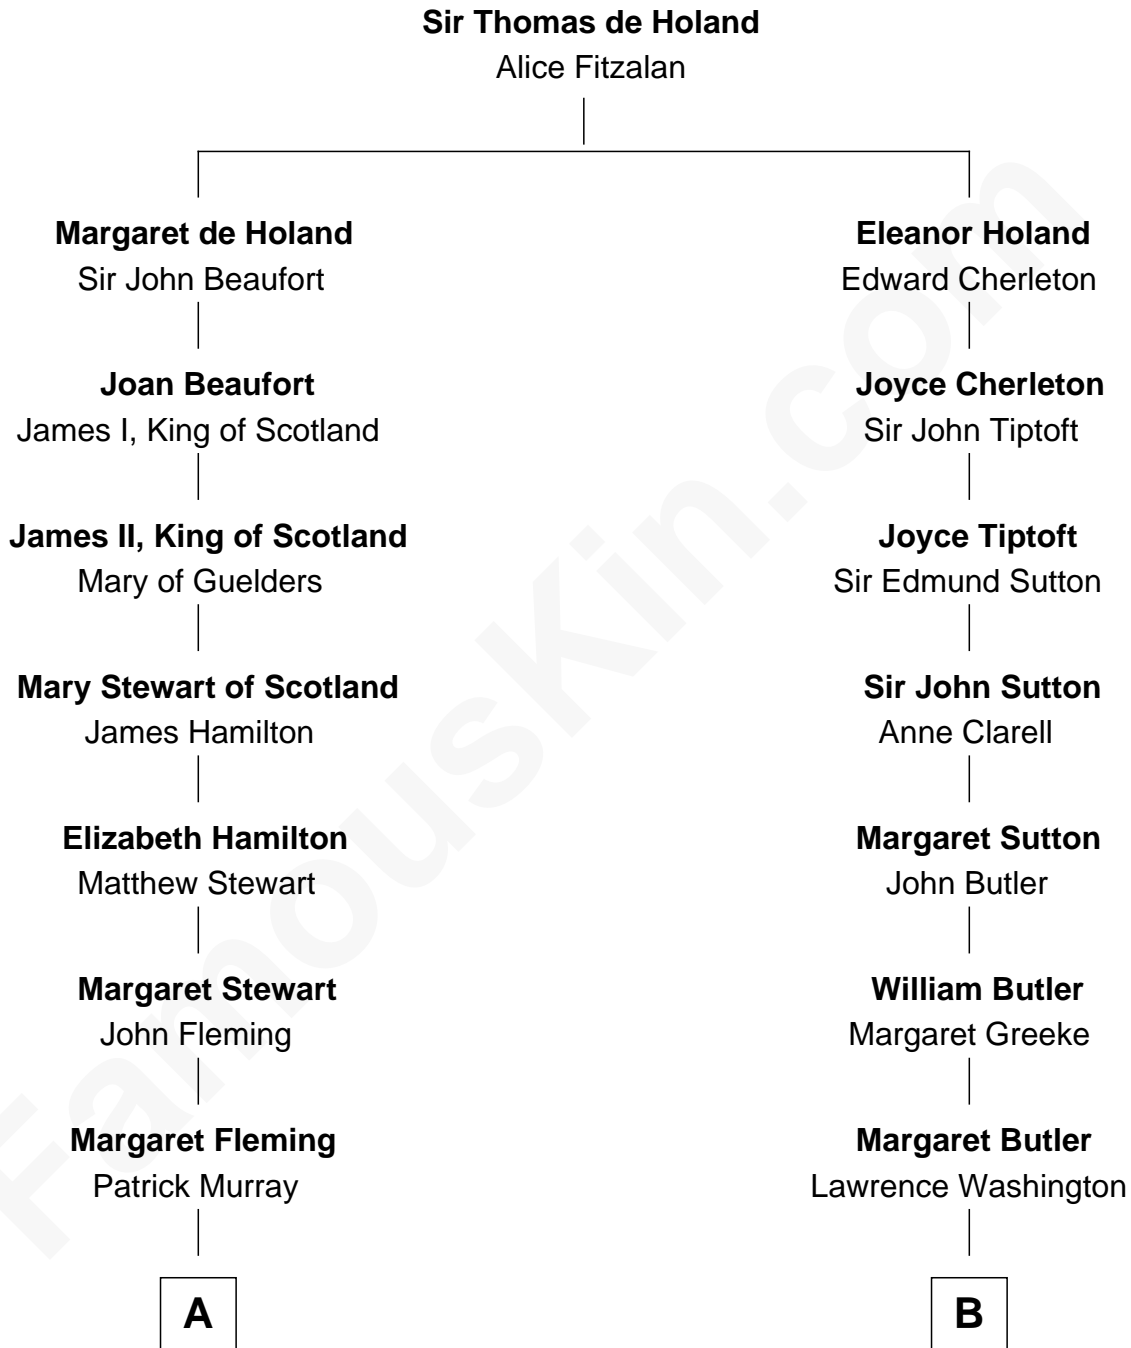

FamousKin.com
Relationship Chart of
Tilda Swinton
Movie Actress

11th cousin 9 times removed of
George Washington
1st U.S. President

C

George Sitwell Campbell Swinton

Elizabeth Ebsworth

Alan Henry Campbell Swinton

Mariora Beatrice Evelyn Rochfort Alers-Hankey

Sir John Swinton

Judith Balfour Killen

Tilda Swinton

Movie Actress

FamousKin.com