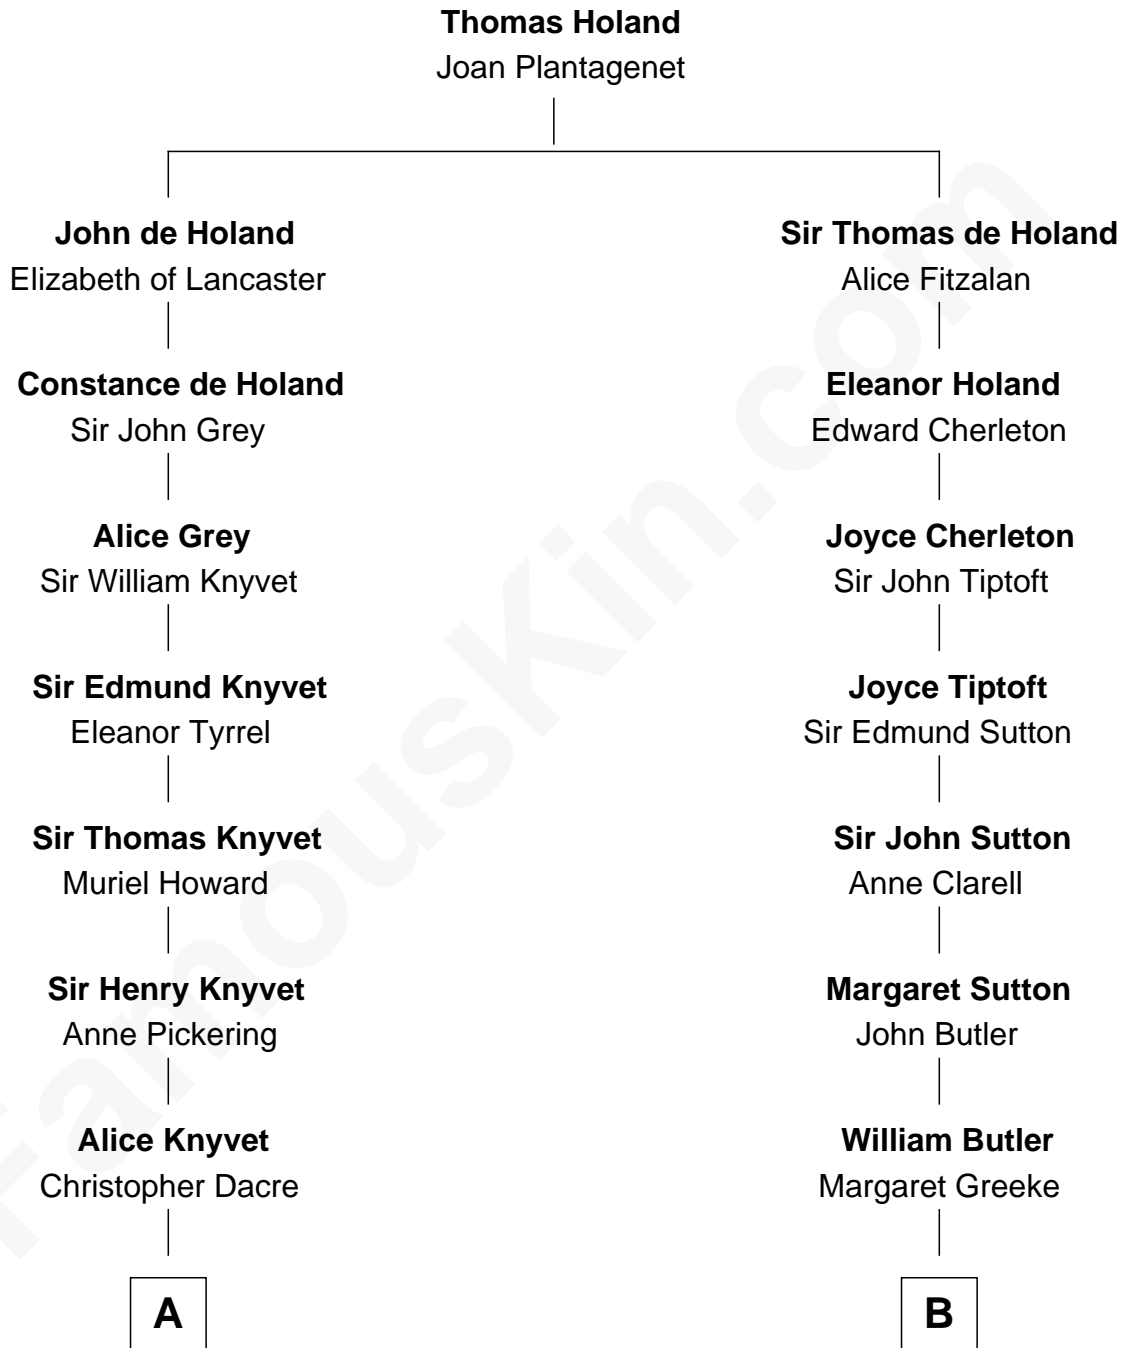

FamousKin.com
Relationship Chart of
Tilda Swinton
Movie Actress

12th cousin 6 times removed of
George Washington
1st U.S. President

A

Henry Dacre
of Corby Salkeld

Mary Dacre
Thomas Fetherstonhaugh

Timothy Fetherstonhaugh
Bridget Bellingham

Heneage Fetherstonhaugh
Joan Lydston

Joyce Fetherstonhaugh
Rev. Charles Smallwood

Charles Smallwood Fetherstonhaugh
Elizabeth Hartley

Timothy Fetherstonhaugh
Eliza Were Clarke

Albany Fetherstonhaugh
Evelyn Gertrude Astell