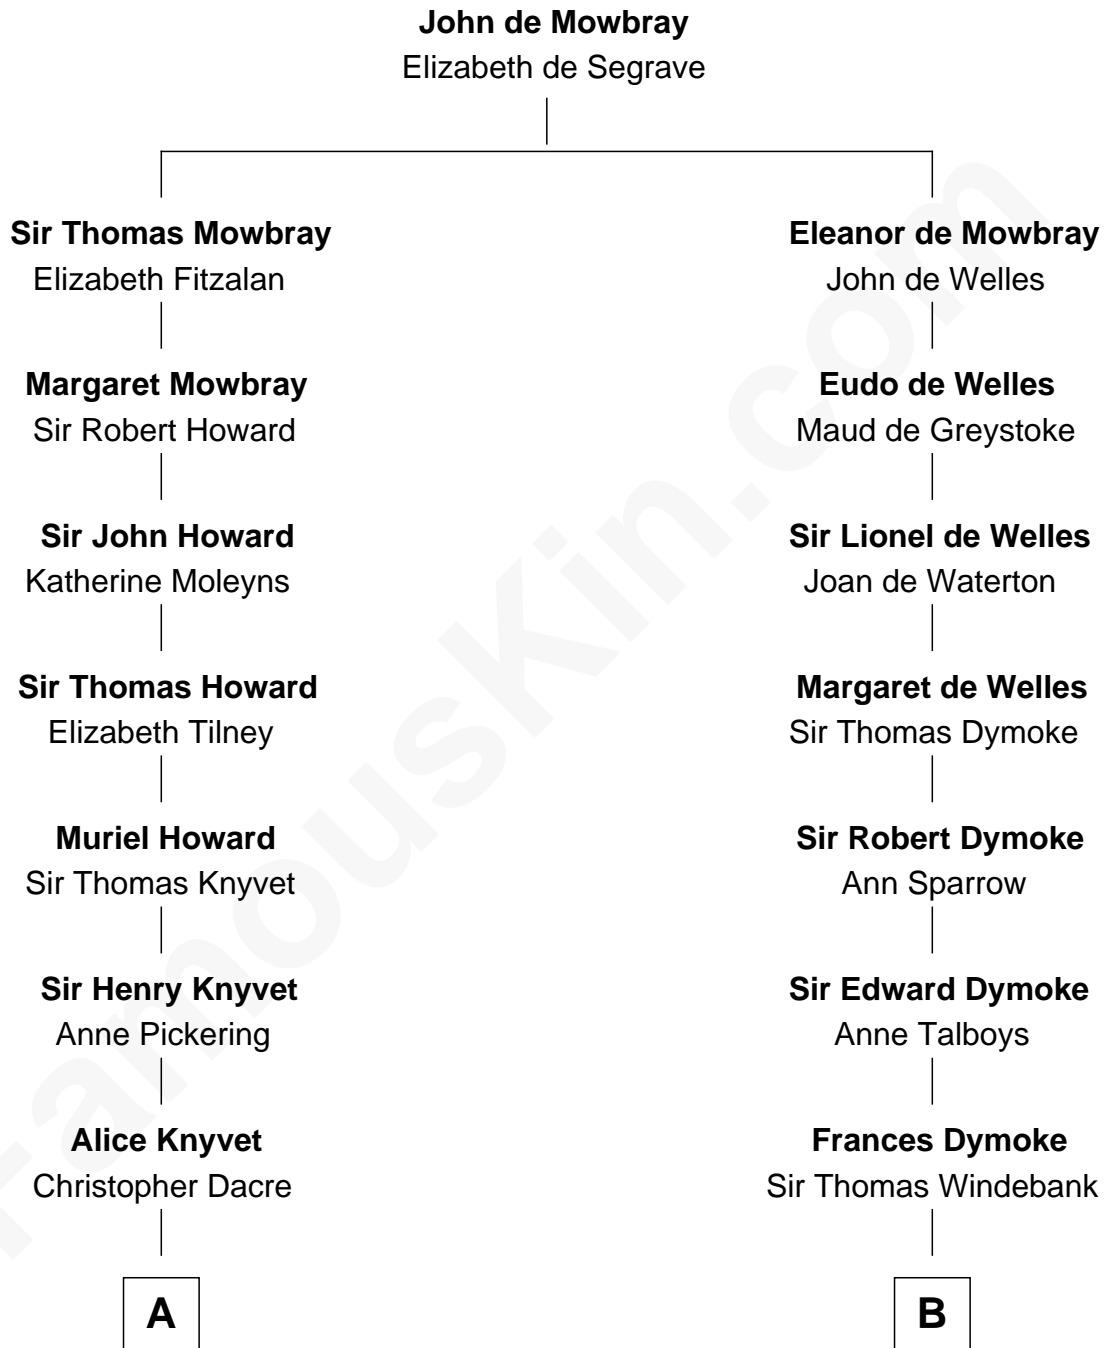

FamousKin.com
Relationship Chart of
Tilda Swinton
Movie Actress

12th cousin 6 times removed of
George Washington
1st U.S. President

A

Henry Dacre
of Corby Salkeld

Mary Dacre
Thomas Fetherstonhaugh

Timothy Fetherstonhaugh
Bridget Bellingham

Heneage Fetherstonhaugh
Joan Lydston

Joyce Fetherstonhaugh
Rev. Charles Smallwood

Charles Smallwood Fetherstonhaugh
Elizabeth Hartley

Timothy Fetherstonhaugh
Eliza Were Clarke

Albany Fetherstonhaugh
Evelyn Gertrude Astell