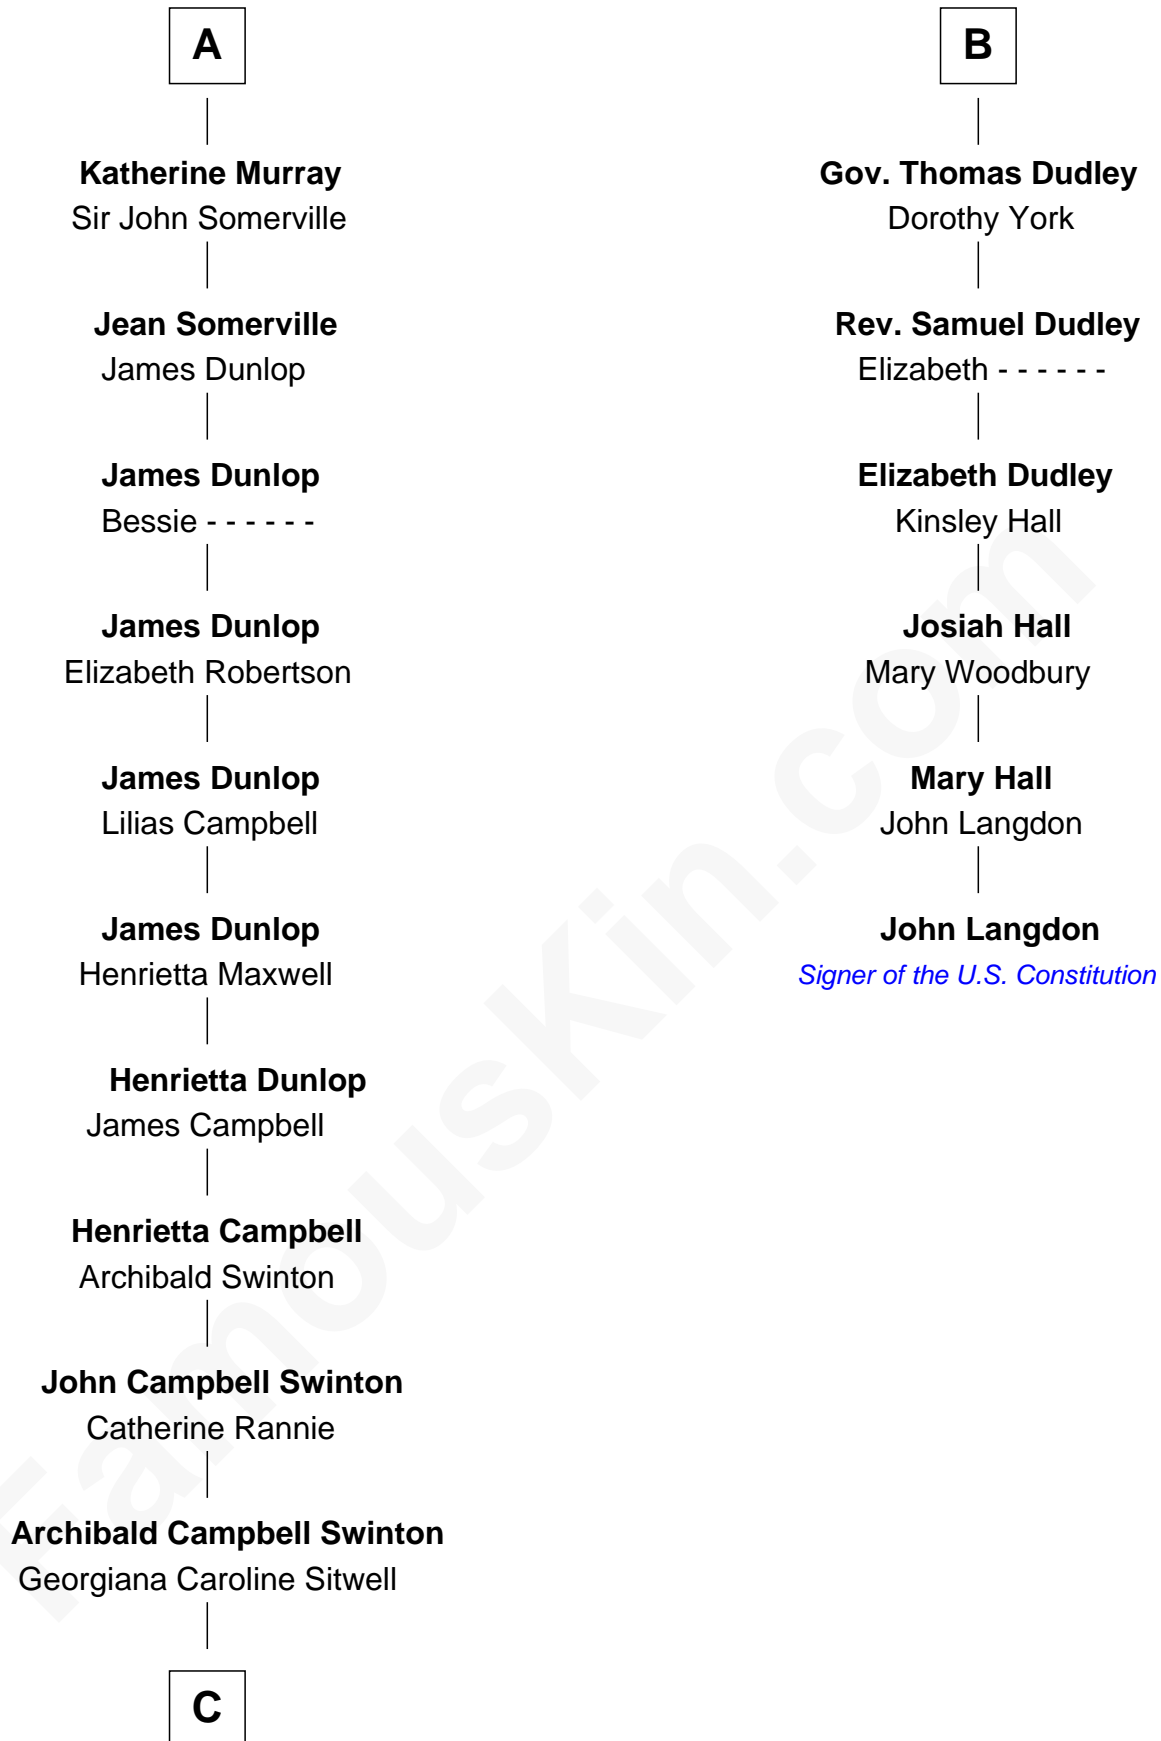

FamousKin.com Relationship Chart of

Tilda Swinton

Movie Actress

12th cousin 8 times removed of

John Langdon

Signer of the U.S. Constitution

C

George Sitwell Campbell Swinton

Elizabeth Ebsworth

Alan Henry Campbell Swinton

Mariora Beatrice Evelyn Rochfort Alers-Hankey

Sir John Swinton

Judith Balfour Killen

Tilda Swinton

Movie Actress

FamousKin.com