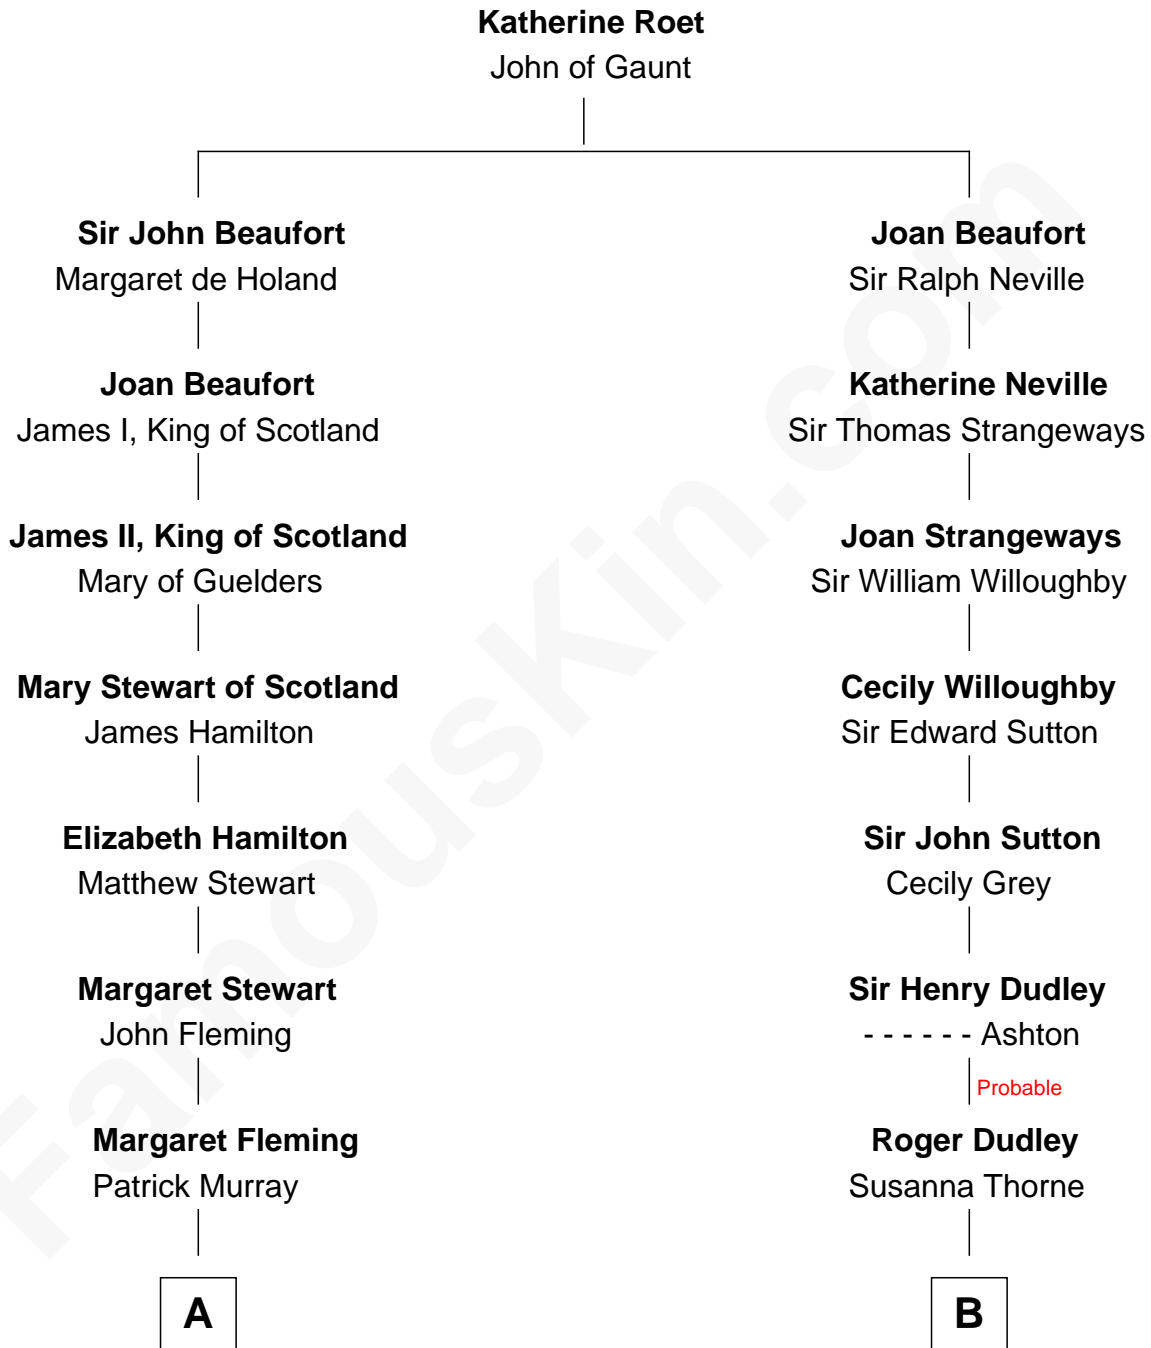

FamousKin.com Relationship Chart of

Tilda Swinton

Movie Actress

12th cousin 8 times removed of

John Langdon

Signer of the U.S. Constitution

C

George Sitwell Campbell Swinton

Elizabeth Ebsworth

Alan Henry Campbell Swinton

Mariora Beatrice Evelyn Rochfort Alers-Hankey

Sir John Swinton

Judith Balfour Killen

Tilda Swinton

Movie Actress

FamousKin.com