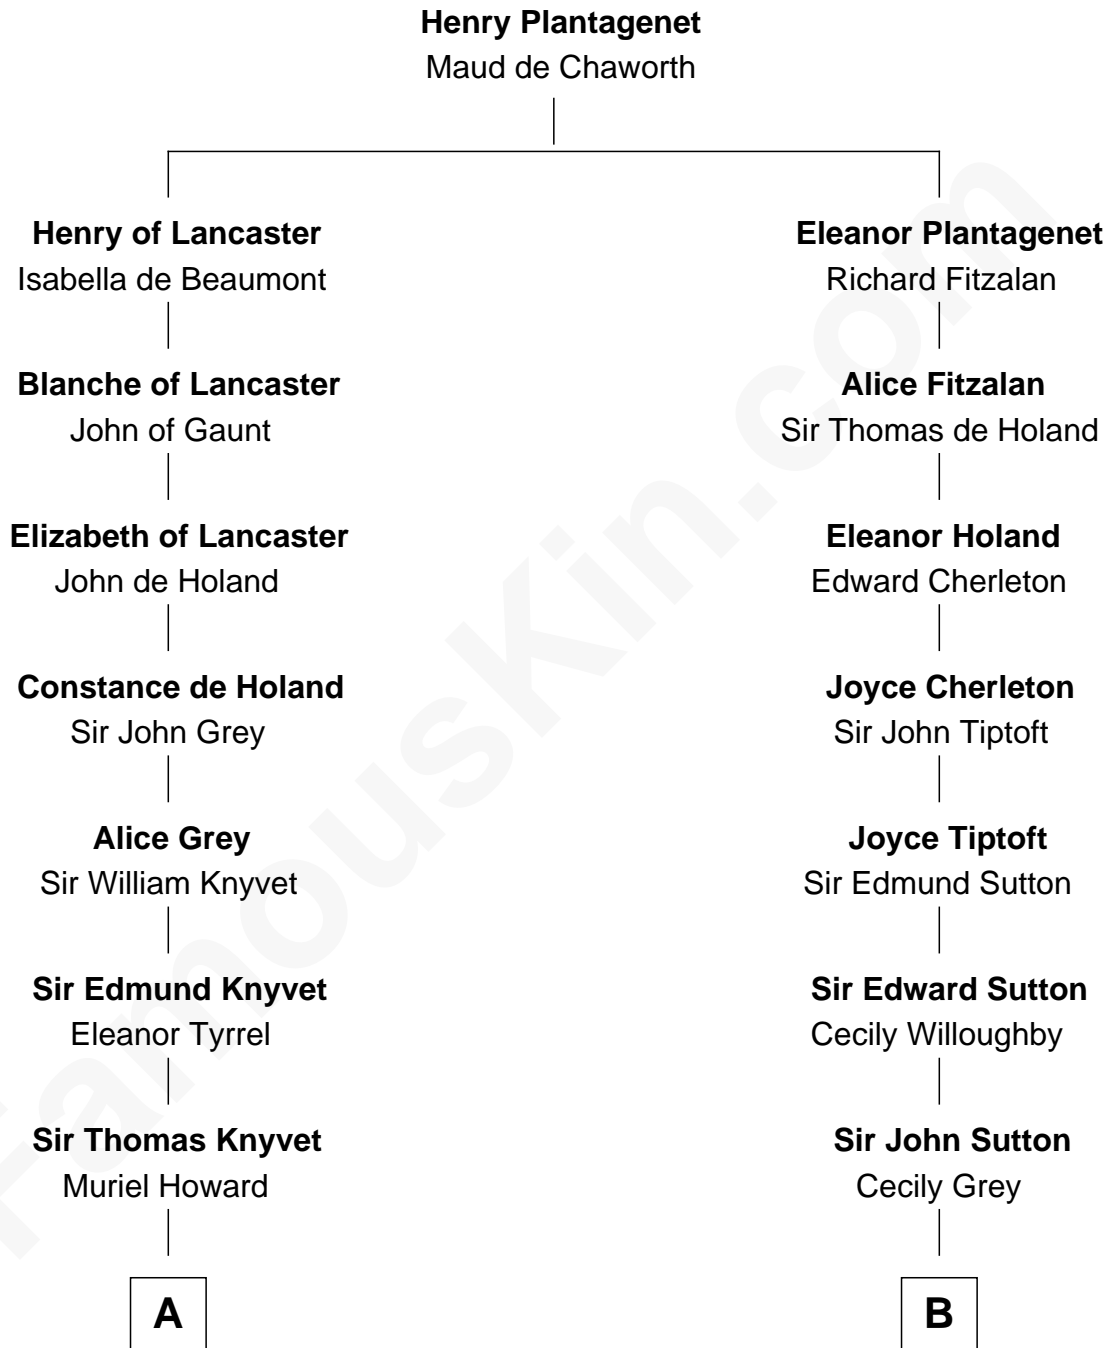

# FamousKin.com Relationship Chart of

**Tilda Swinton**

*Movie Actress*

14th cousin 6 times removed of

**John Langdon**

*Signer of the U.S. Constitution*

**C**

**Gertrude Clare Fetherstonhaugh**  
Cecil George Herbert Alers-Hankey

**Matoria Beatrice Evelyn Rochfort Alers-Hankey**  
Alan Henry Campbell Swinton

**Sir John Swinton**  
Judith Balfour Killen

**Tilda Swinton**  
*Movie Actress*

FamousKin.com

Tilda Swinton photo by [Nicolas Genin](#) (CC BY-SA 2.0)