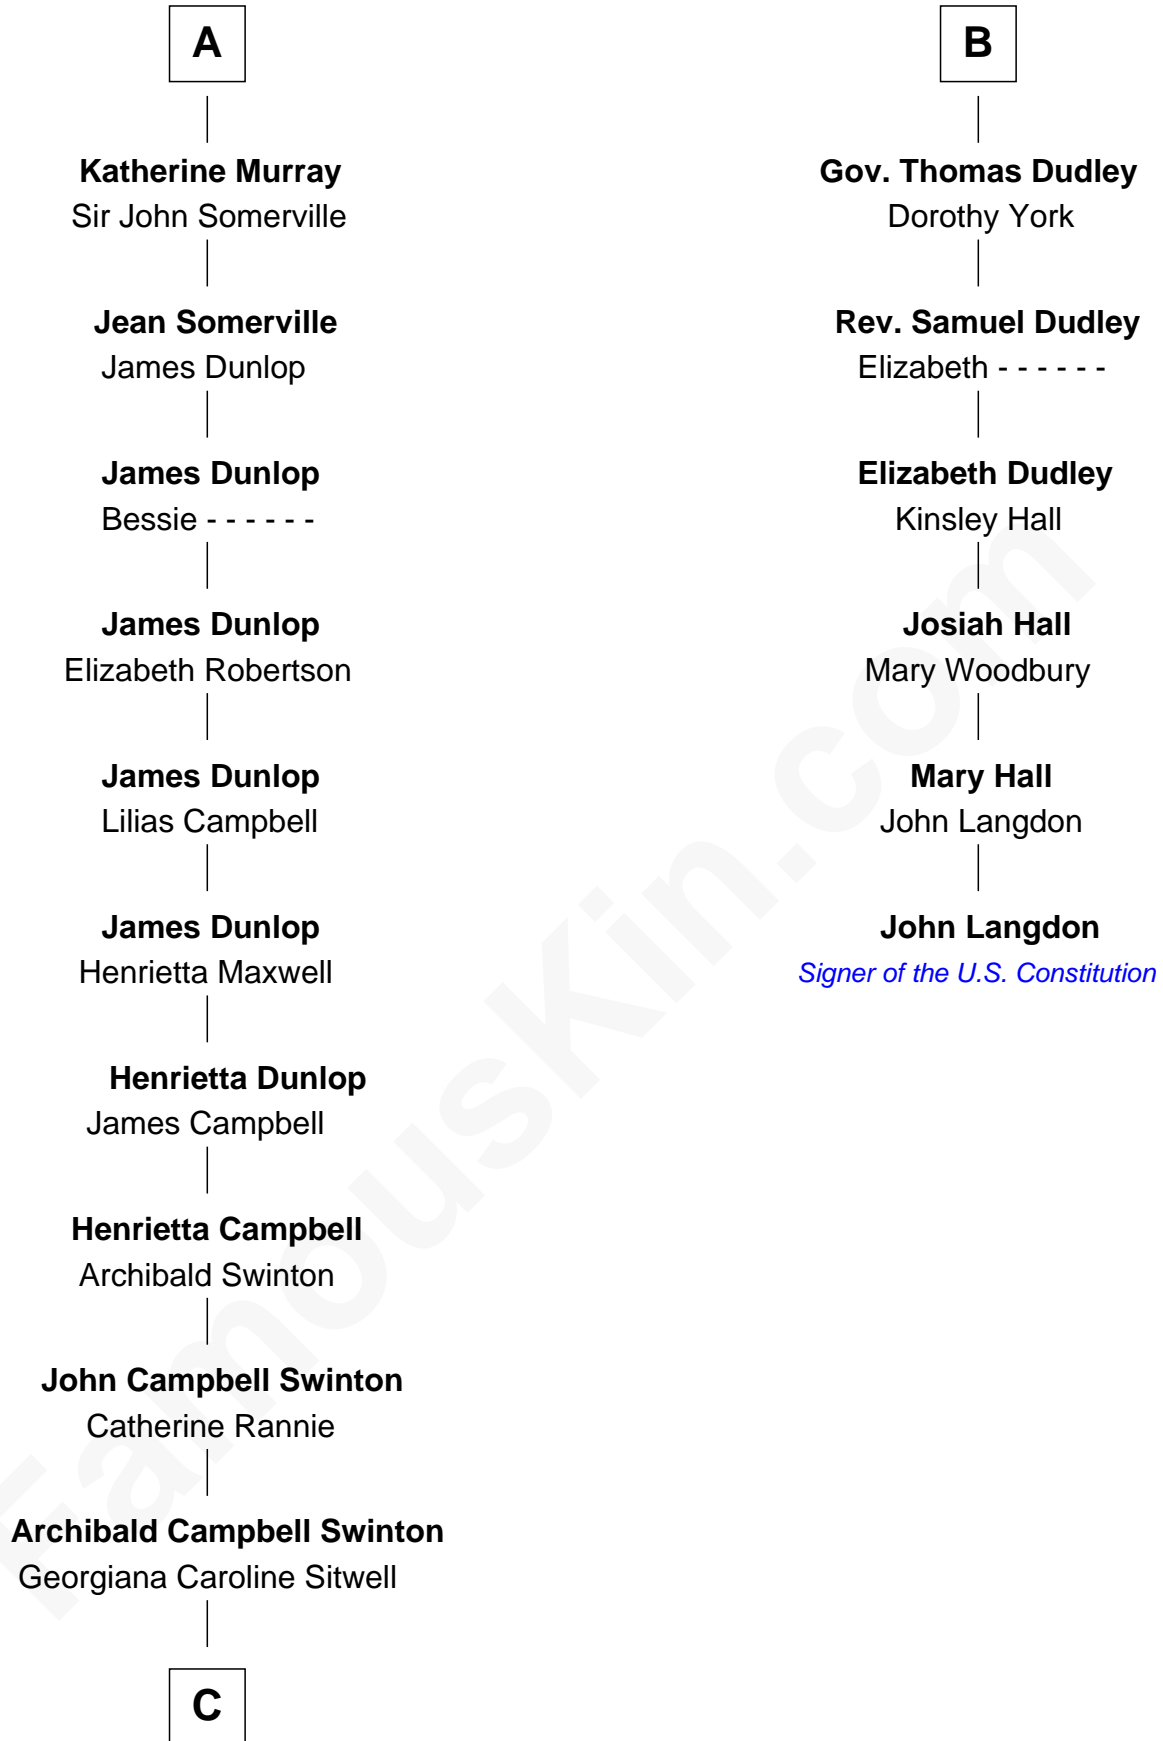

FamousKin.com Relationship Chart of

Tilda Swinton

Movie Actress

12th cousin 8 times removed of

John Langdon

Signer of the U.S. Constitution

Sir Thomas de Holand

Alice Fitzalan

C

George Sitwell Campbell Swinton

Elizabeth Ebsworth

Alan Henry Campbell Swinton

Mariora Beatrice Evelyn Rochfort Alers-Hankey

Sir John Swinton

Judith Balfour Killen

Tilda Swinton