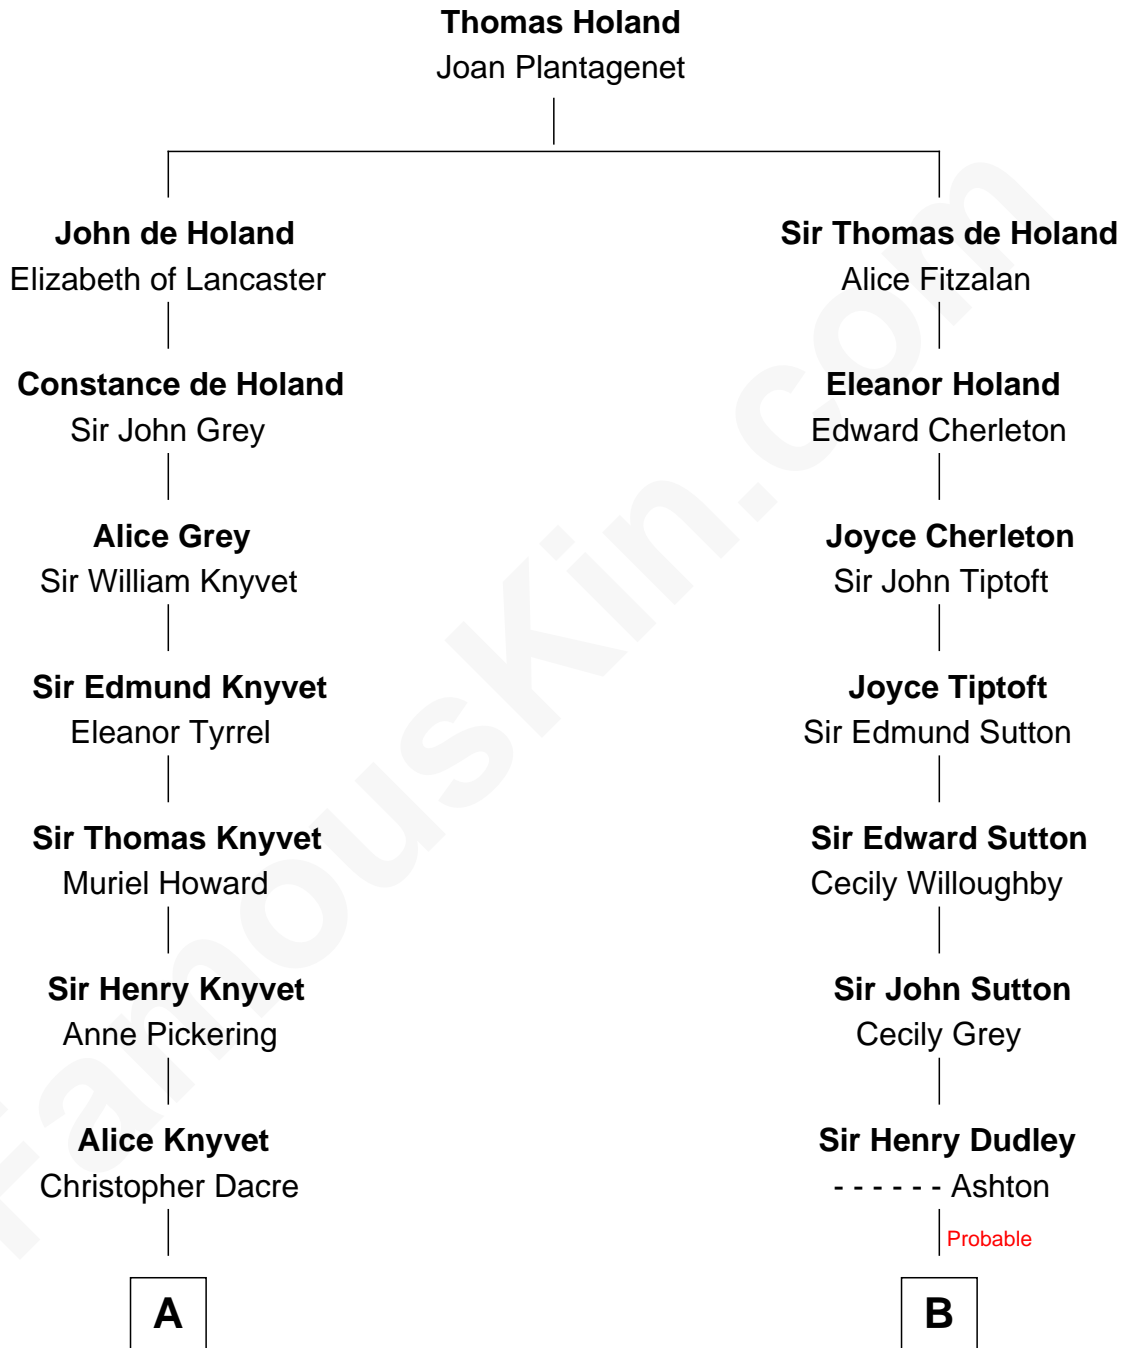

## Relationship Chart of

### Tilda Swinton

Movie Actress

13th cousin 5 times removed of

**John Langdon**  
Signer of the U.S. Constitution

**A**

**Henry Dacre**  
of Corby Salkeld

**Mary Dacre**  
Thomas Fetherstonhaugh

**Timothy Fetherstonhaugh**  
Bridget Bellingham