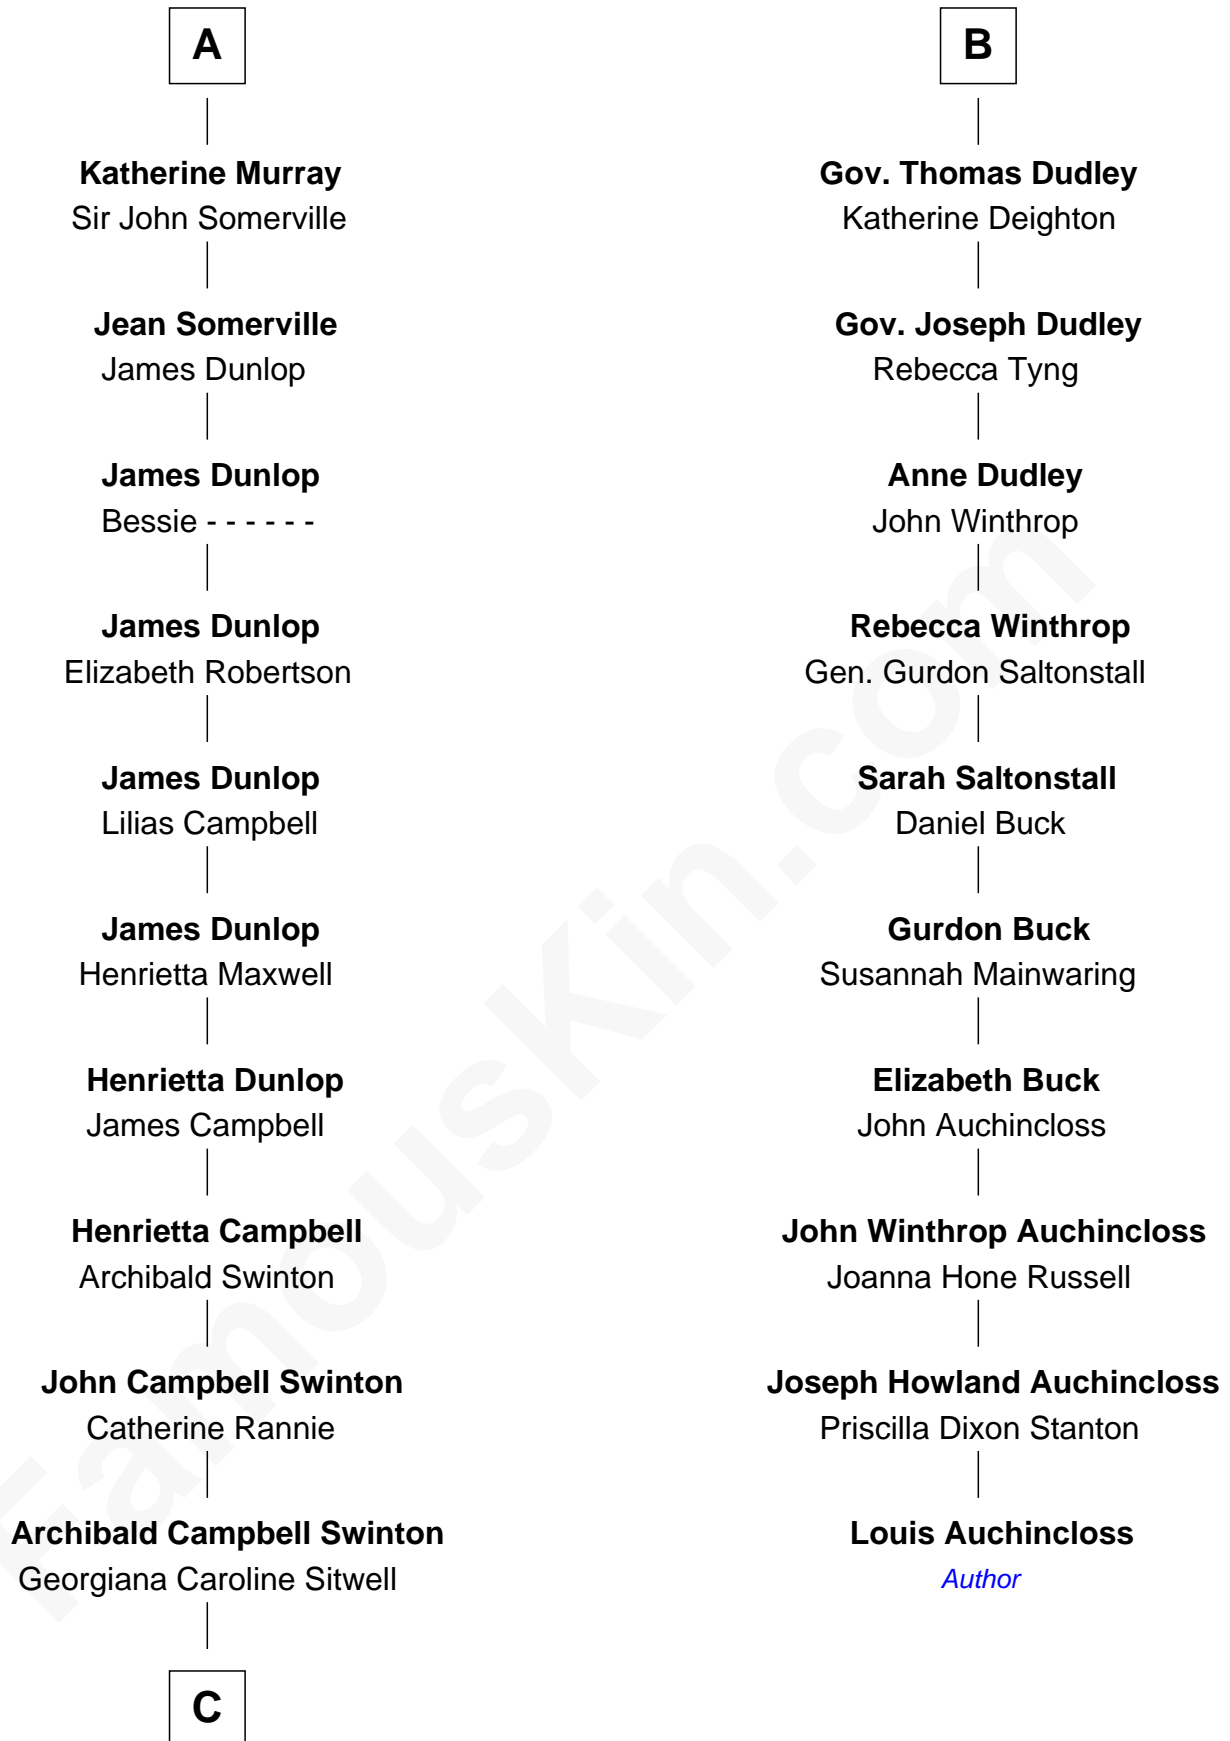

**FamousKin.com**  
**Relationship Chart of**  
**Tilda Swinton**  
*Movie Actress*

16th cousin 4 times removed of  
**Louis Auchincloss**  
*Author*

**C**

George Sitwell Campbell Swinton

Elizabeth Ebsworth

Alan Henry Campbell Swinton

Mariora Beatrice Evelyn Rochfort Alers-Hankey

Sir John Swinton

Judith Balfour Killen

**Tilda Swinton**

*Movie Actress*

FamousKin.com