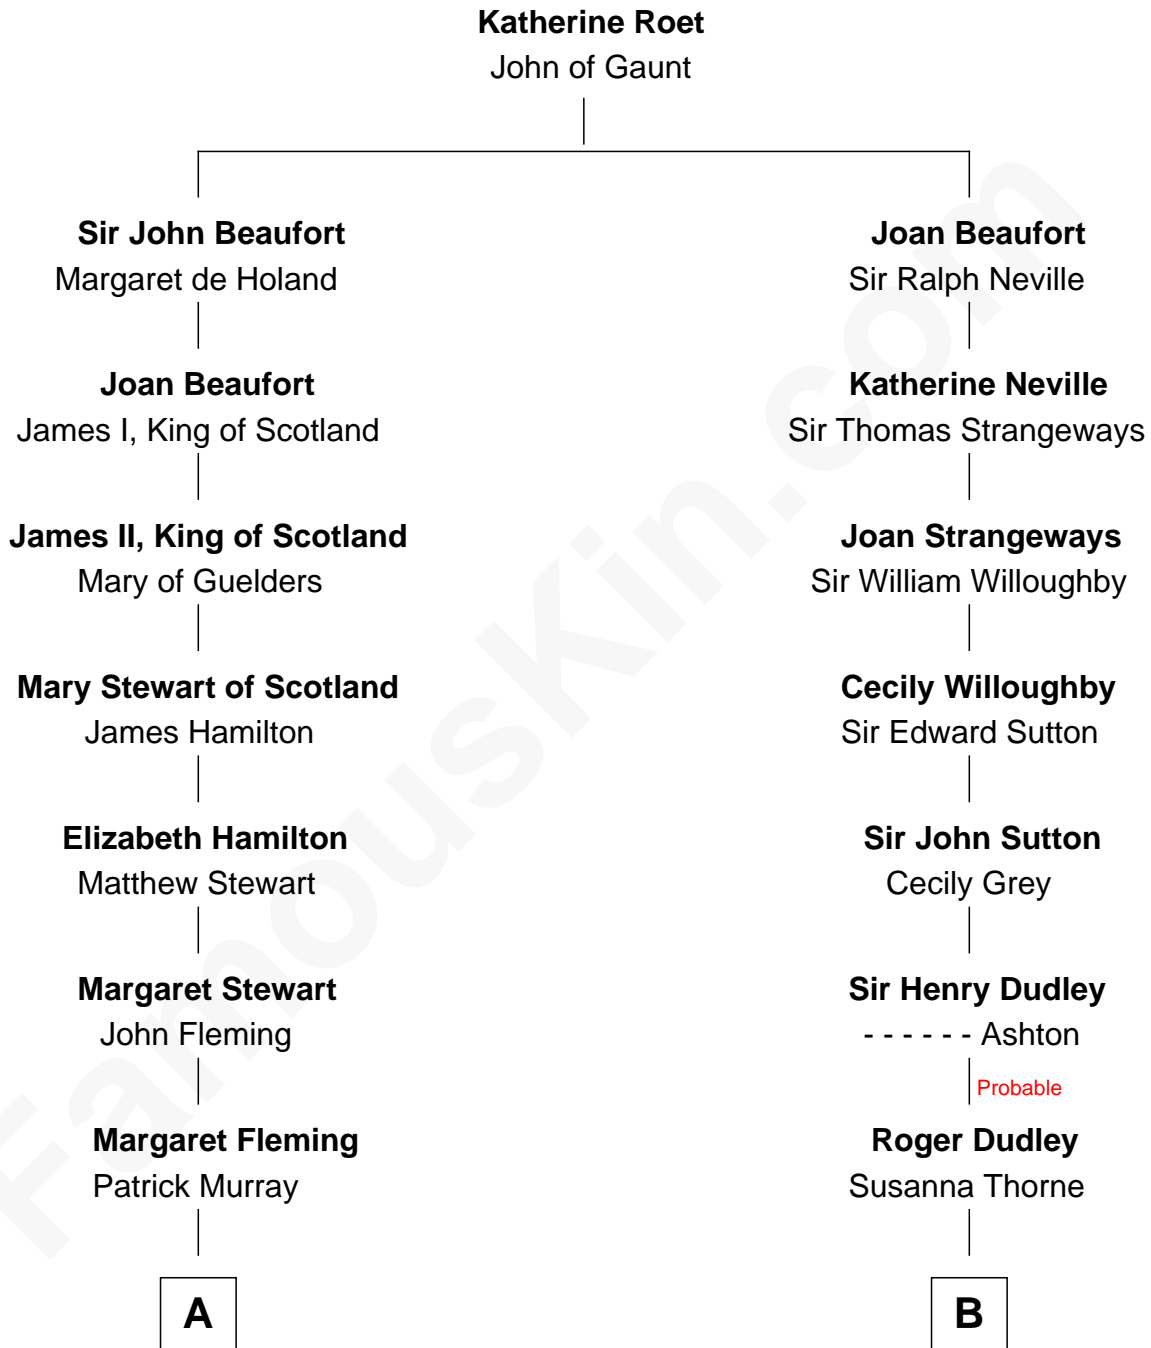

**FamousKin.com**  
**Relationship Chart of**  
**Tilda Swinton**  
*Movie Actress*

16th cousin 4 times removed of  
**Louis Auchincloss**  
*Author*

**C**

George Sitwell Campbell Swinton

Elizabeth Ebsworth

Alan Henry Campbell Swinton

Mariora Beatrice Evelyn Rochfort Alers-Hankey

Sir John Swinton

Judith Balfour Killen

**Tilda Swinton**

*Movie Actress*

FamousKin.com