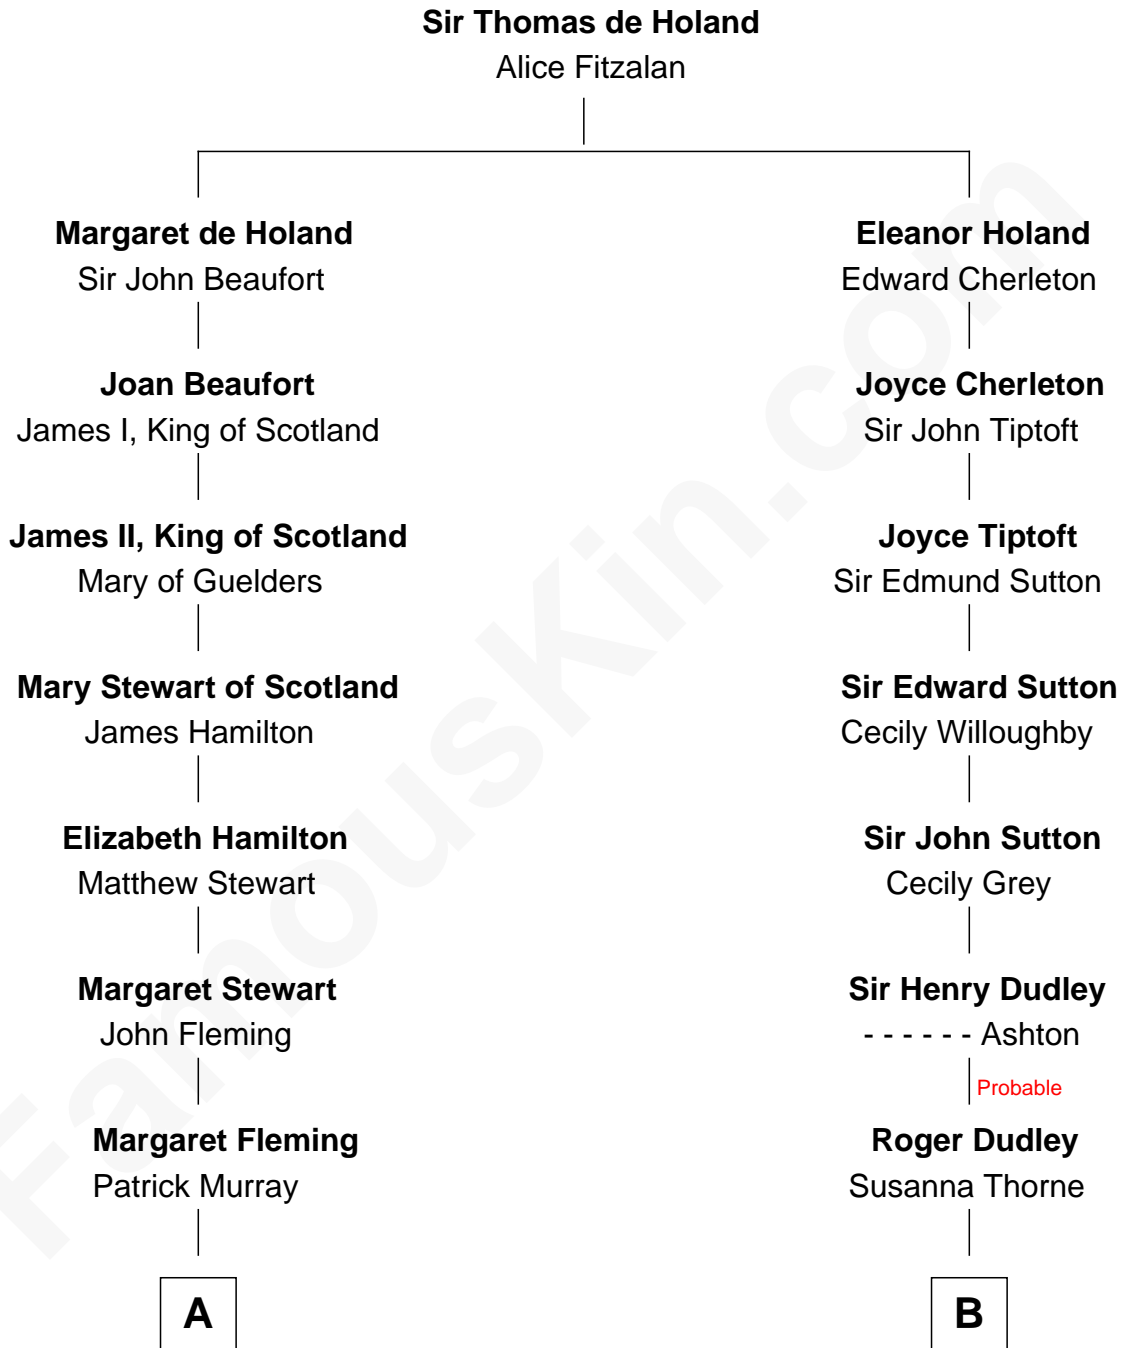

FamousKin.com
Relationship Chart of
Tilda Swinton
Movie Actress

16th cousin 4 times removed of
Louis Auchincloss
Author

C

George Sitwell Campbell Swinton

Elizabeth Ebsworth

Alan Henry Campbell Swinton

Mariora Beatrice Evelyn Rochfort Alers-Hankey

Sir John Swinton

Judith Balfour Killen

Tilda Swinton

Movie Actress