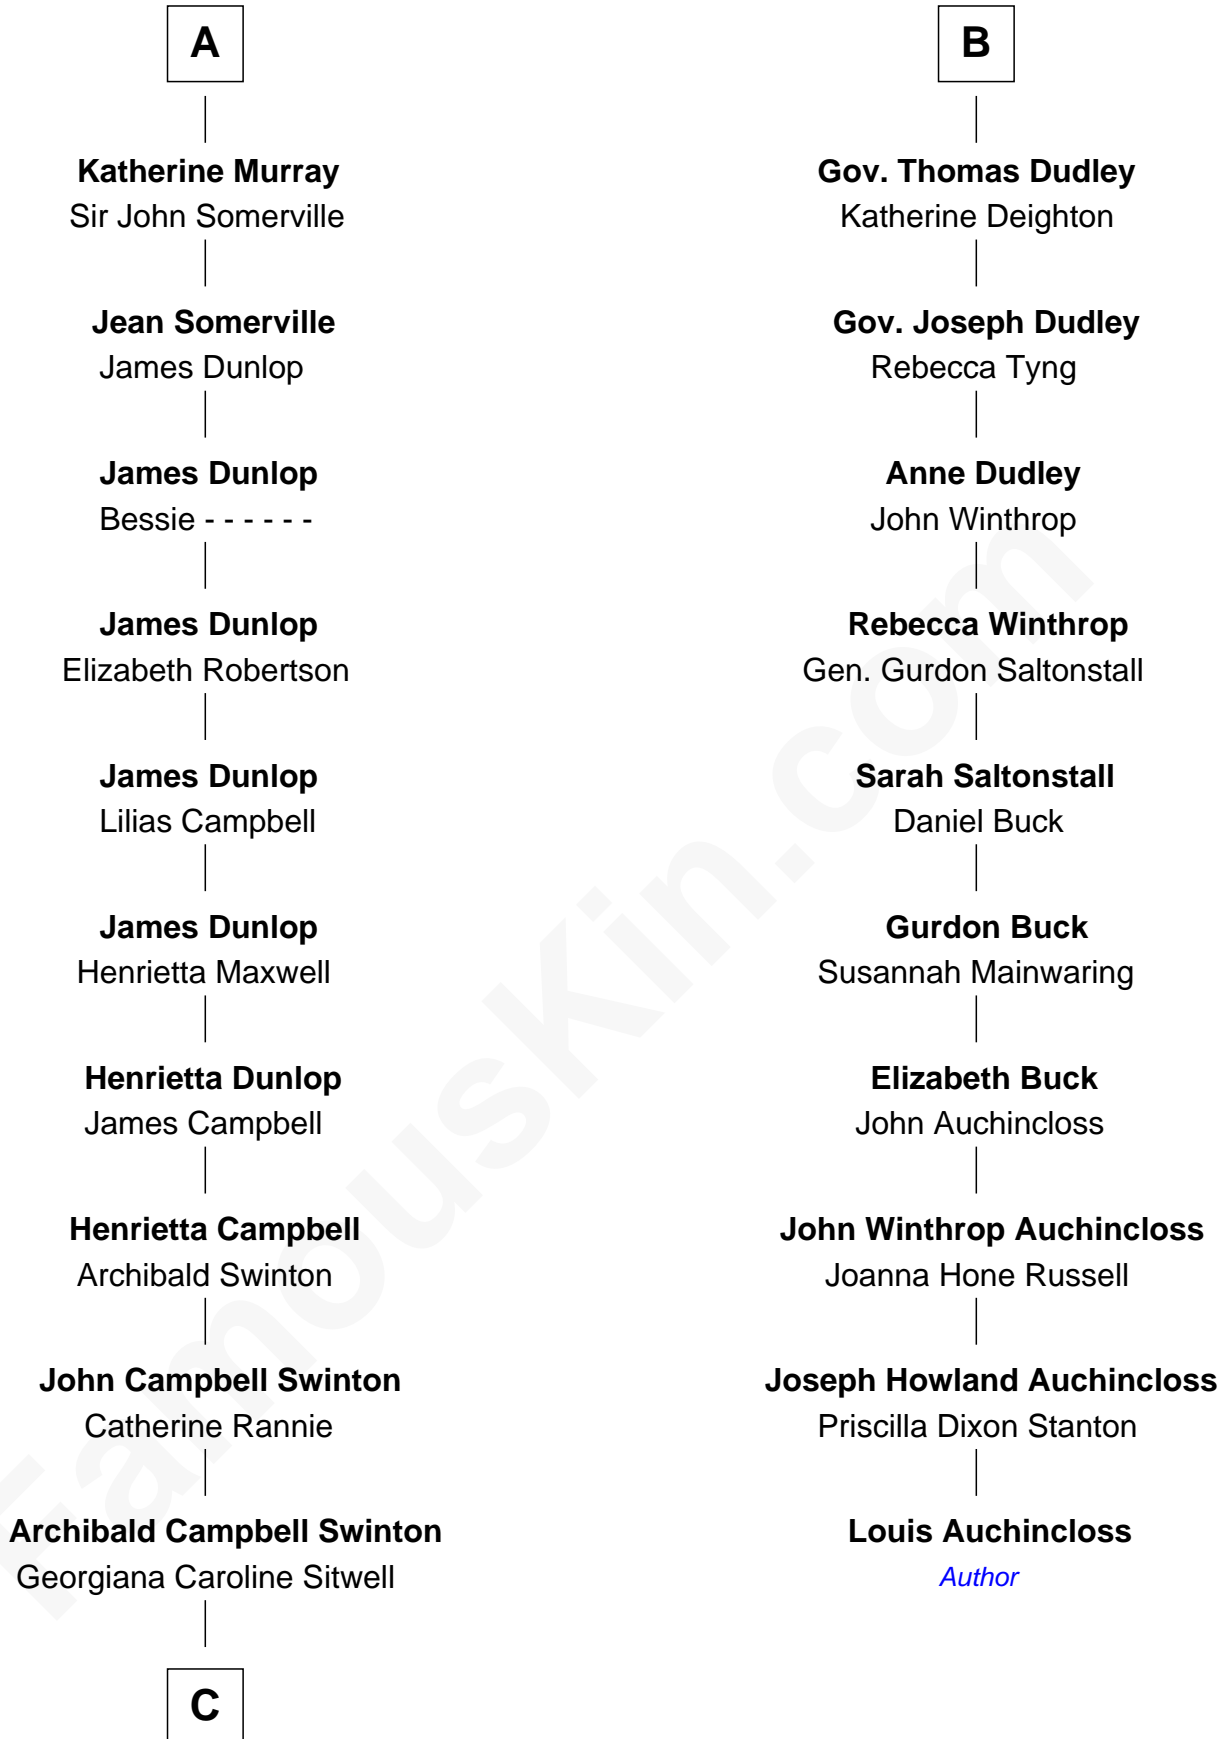

FamousKin.com
Relationship Chart of
Tilda Swinton
Movie Actress

16th cousin 4 times removed of
Louis Auchincloss
Author

C

George Sitwell Campbell Swinton

Elizabeth Ebsworth

Alan Henry Campbell Swinton

Mariora Beatrice Evelyn Rochfort Alers-Hankey

Sir John Swinton

Judith Balfour Killen

Tilda Swinton

Movie Actress