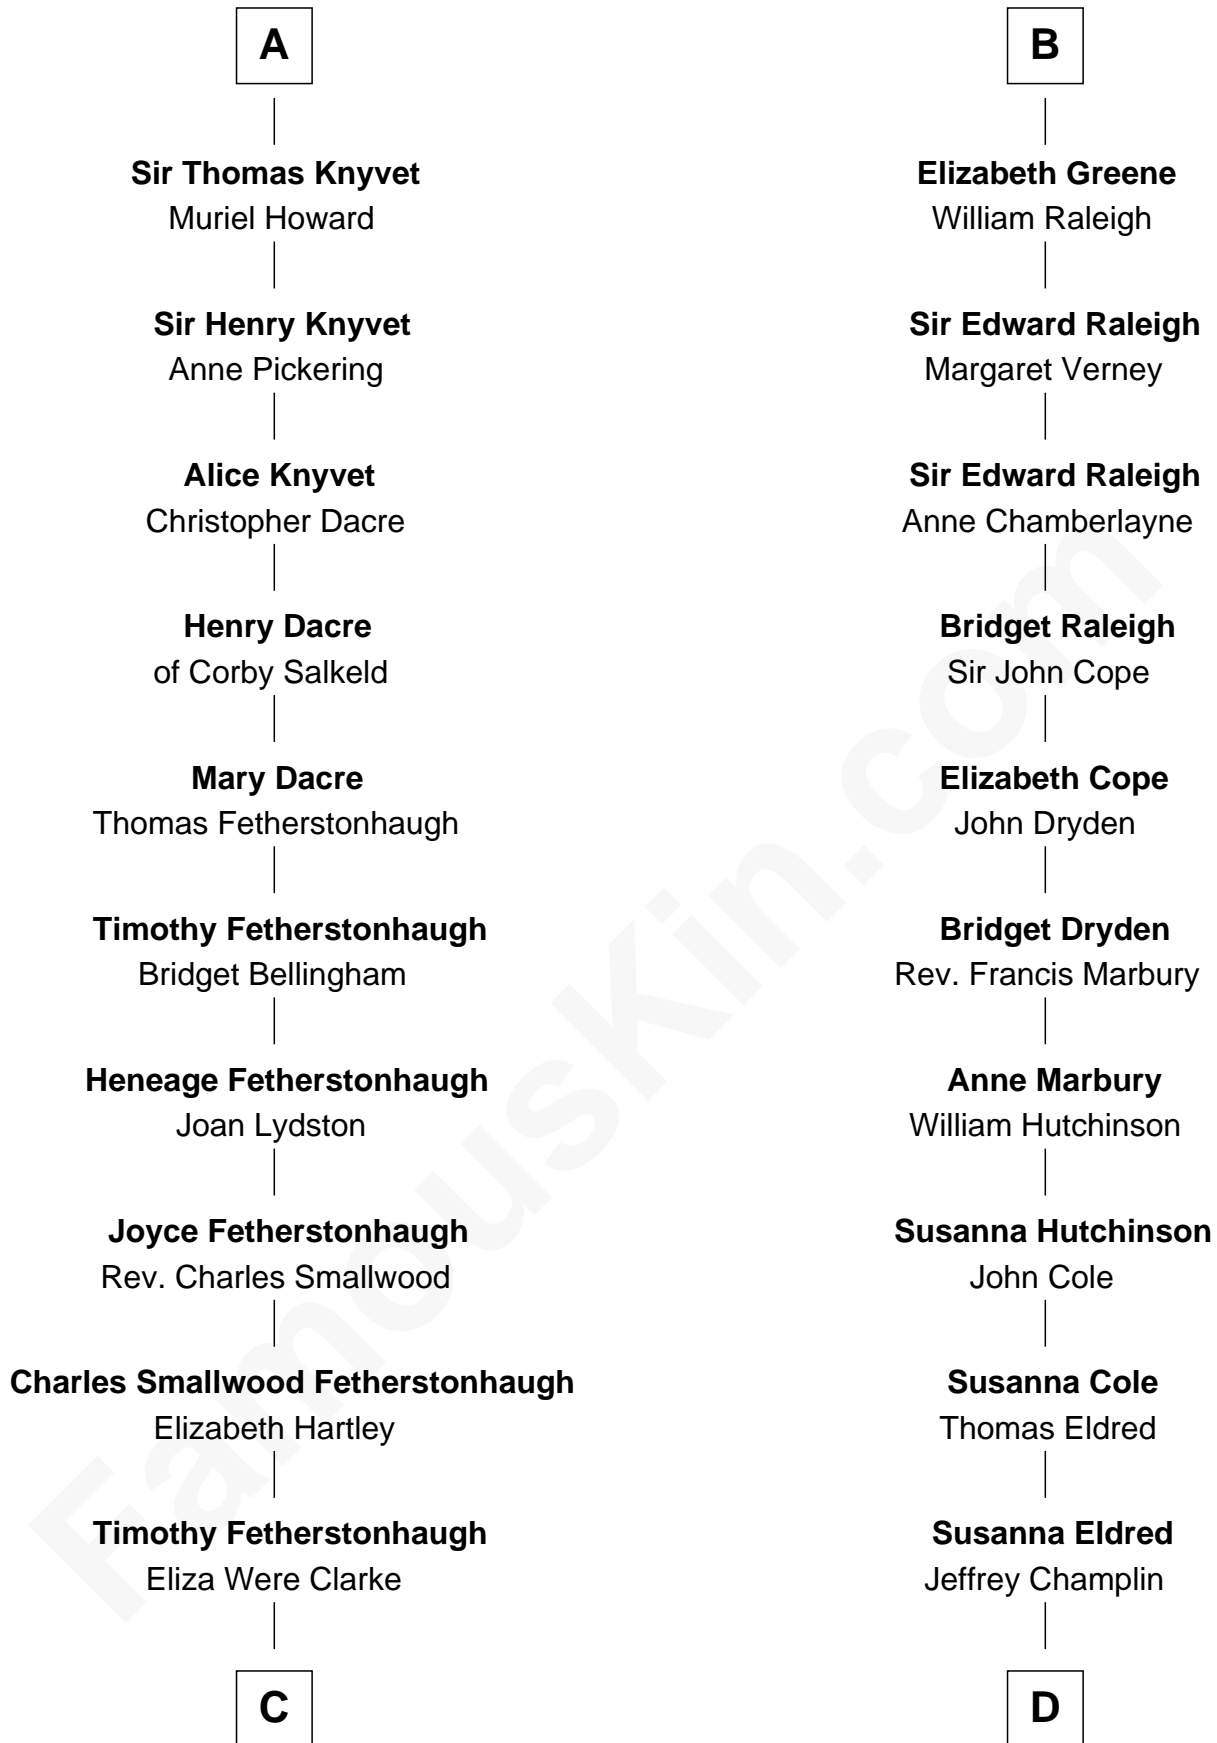

FamousKin.com Relationship Chart of

Tilda Swinton

Movie Actress

21st cousin of

Shanghai Pierce

Texas Cattleman

C

Albany Fetherstonhaugh

Evelyn Gertrude Astell

Gertrude Clare Fetherstonhaugh

Cecil George Herbert Alers-Hankey

Mariora Beatrice Evelyn Rochfort Alers-Hankey

Alan Henry Campbell Swinton

Sir John Swinton

Judith Balfour Killen

Tilda Swinton

Jonathan D. Pearce

Hanna Phillips Head

Shanghai Pierce

Texas Cattleman