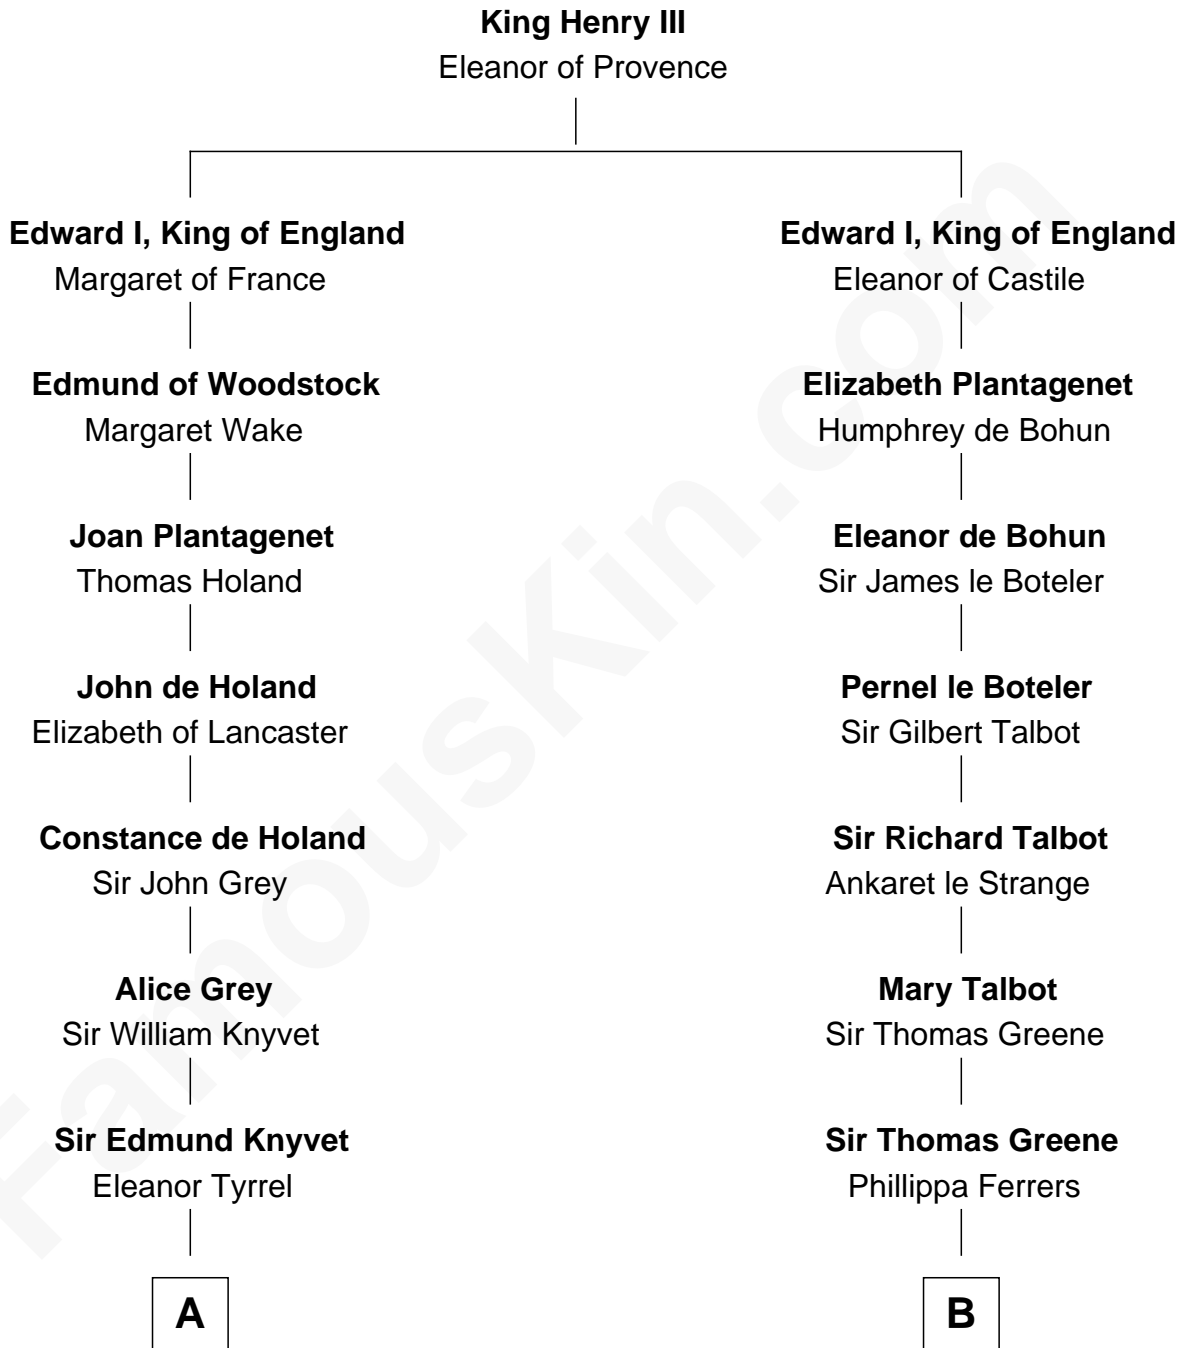

FamousKin.com Relationship Chart of

Tilda Swinton

Movie Actress

21st cousin of

Shanghai Pierce

Texas Cattleman

C

Albany Fetherstonhaugh

Evelyn Gertrude Astell

Gertrude Clare Fetherstonhaugh

Cecil George Herbert Alers-Hankey

Mariora Beatrice Evelyn Rochfort Alers-Hankey

Alan Henry Campbell Swinton

Sir John Swinton

Judith Balfour Killen

Tilda Swinton

Jonathan D. Pearce

Hanna Phillips Head

Shanghai Pierce

Texas Cattleman