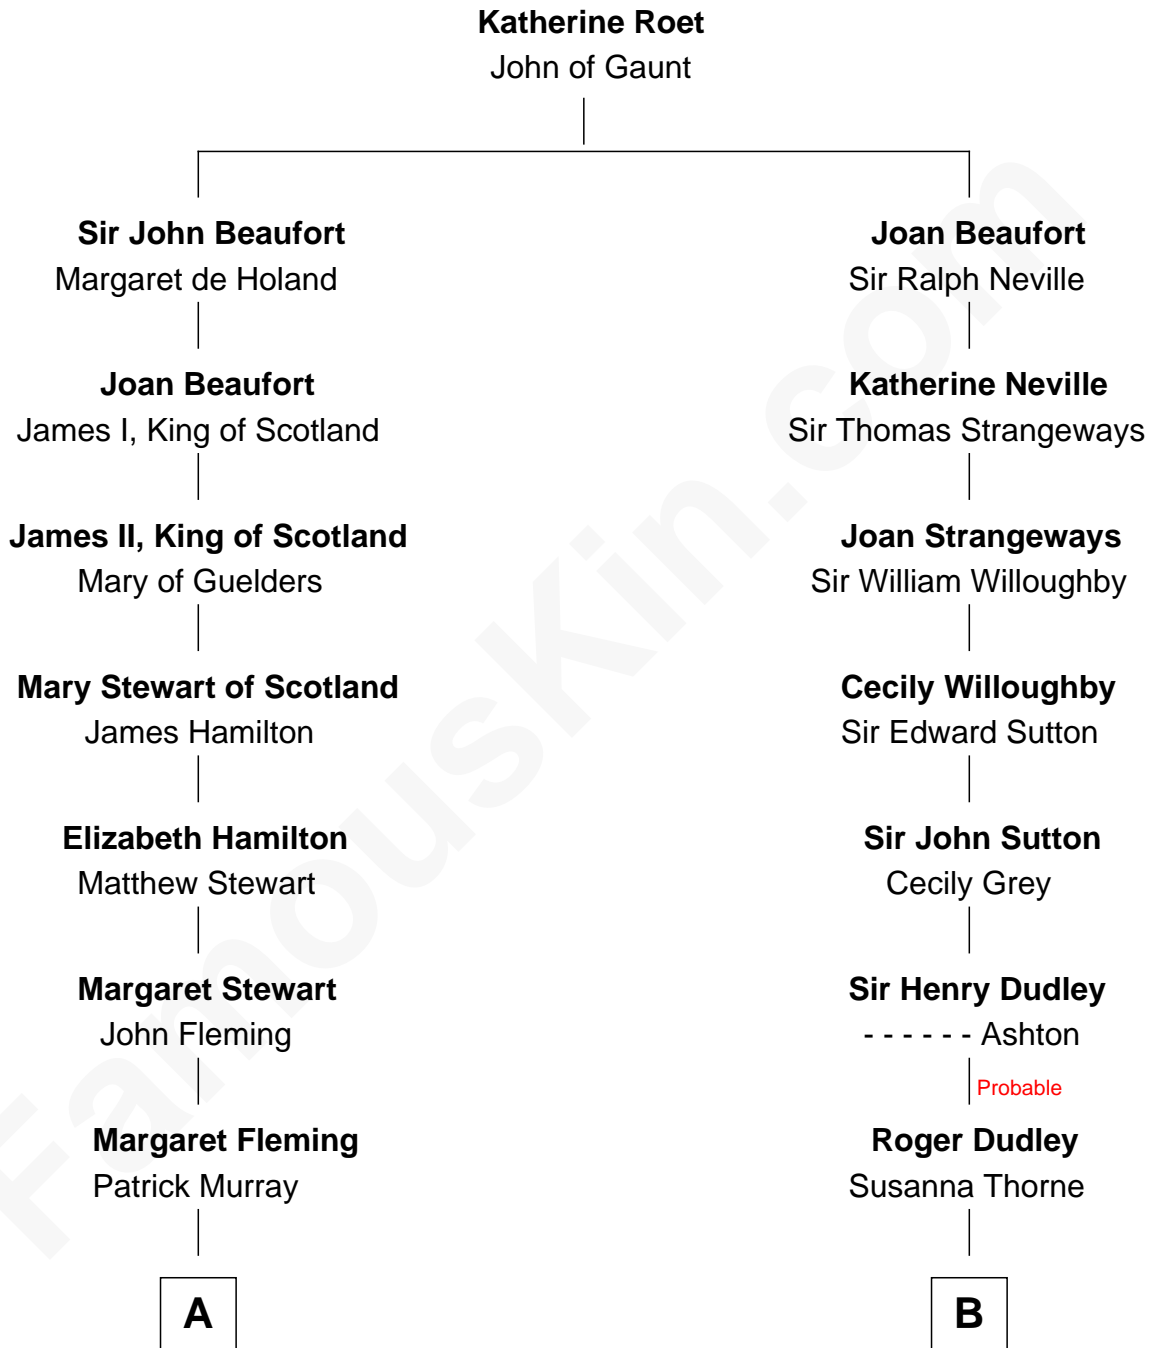

FamousKin.com Relationship Chart of

Tilda Swinton

Movie Actress

17th cousin 3 times removed of

Alan Shepard

Mercury and Apollo Astronaut

C

George Sitwell Campbell Swinton

Elizabeth Ebsworth

Alan Henry Campbell Swinton

Mariora Beatrice Evelyn Rochfort Alers-Hankey

Sir John Swinton

Judith Balfour Killen

Tilda Swinton

Movie Actress

FamousKin.com