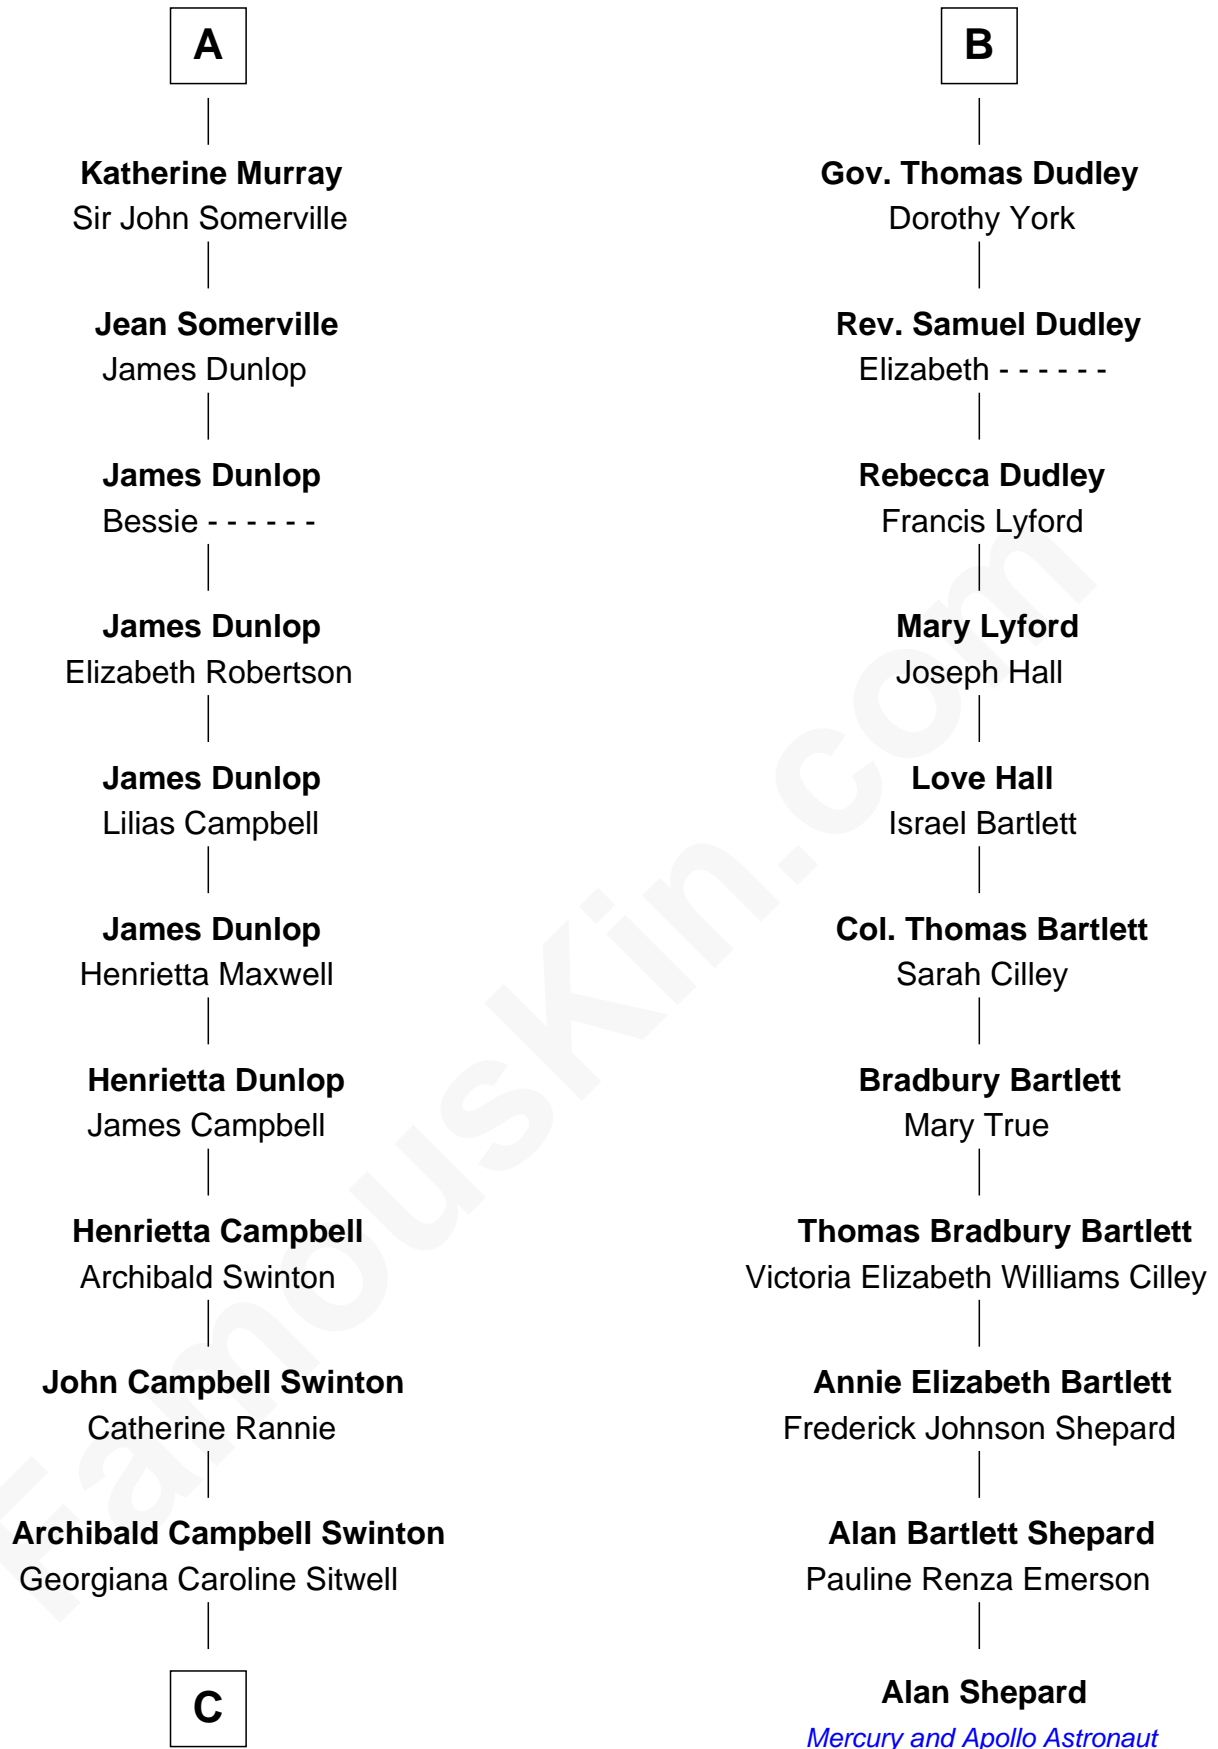

FamousKin.com Relationship Chart of

Tilda Swinton

Movie Actress

17th cousin 3 times removed of

Alan Shepard

Mercury and Apollo Astronaut

C

George Sitwell Campbell Swinton

Elizabeth Ebsworth

Alan Henry Campbell Swinton

Mariora Beatrice Evelyn Rochfort Alers-Hankey

Sir John Swinton

Judith Balfour Killen

Tilda Swinton

Movie Actress

FamousKin.com