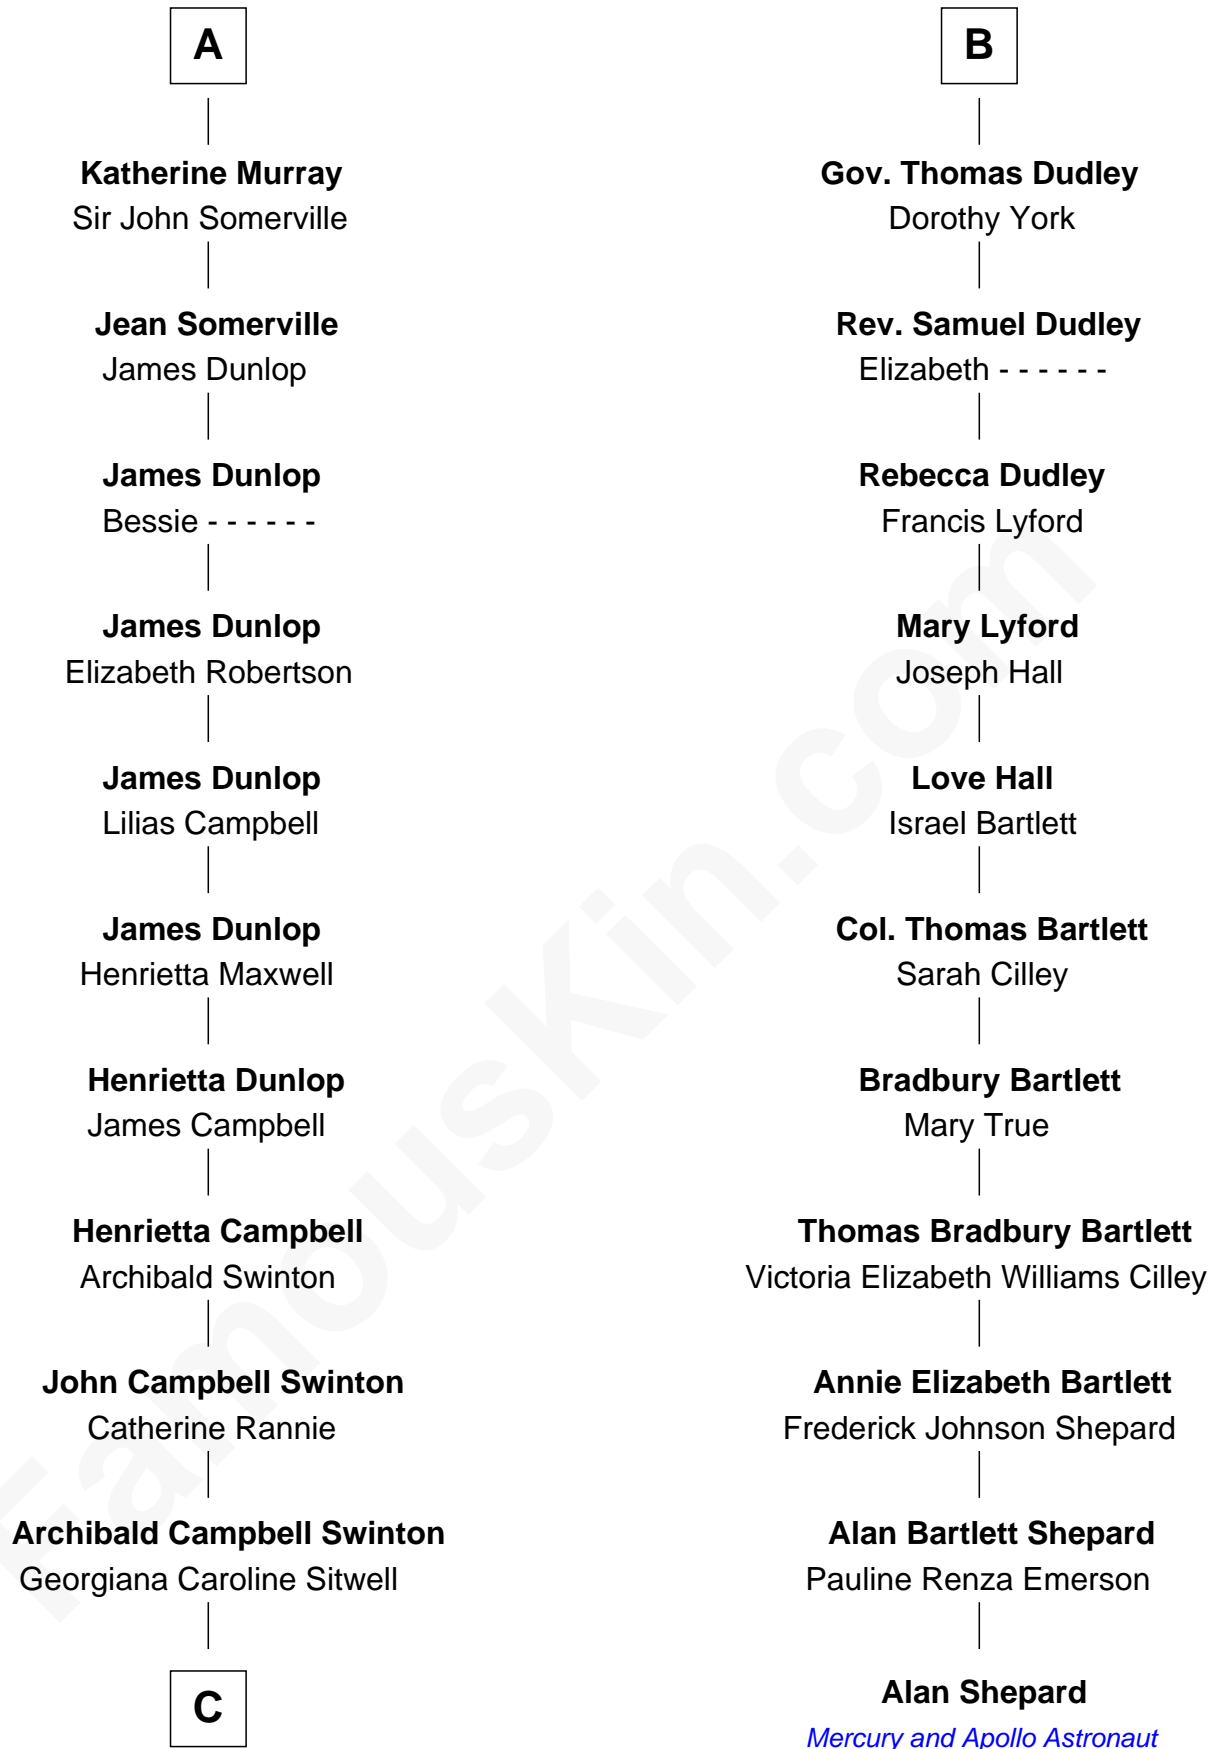

FamousKin.com Relationship Chart of

Tilda Swinton

Movie Actress

17th cousin 3 times removed of

Alan Shepard

Mercury and Apollo Astronaut

Sir Thomas de Holand

Alice Fitzalan

Cecily Grey

Sir Henry Dudley

----- Ashton

Probable

Roger Dudley

Susanna Thorne

B

C

George Sitwell Campbell Swinton

Elizabeth Ebsworth

Alan Henry Campbell Swinton

Mariora Beatrice Evelyn Rochfort Alers-Hankey

Sir John Swinton

Judith Balfour Killen

Tilda Swinton

Movie Actress