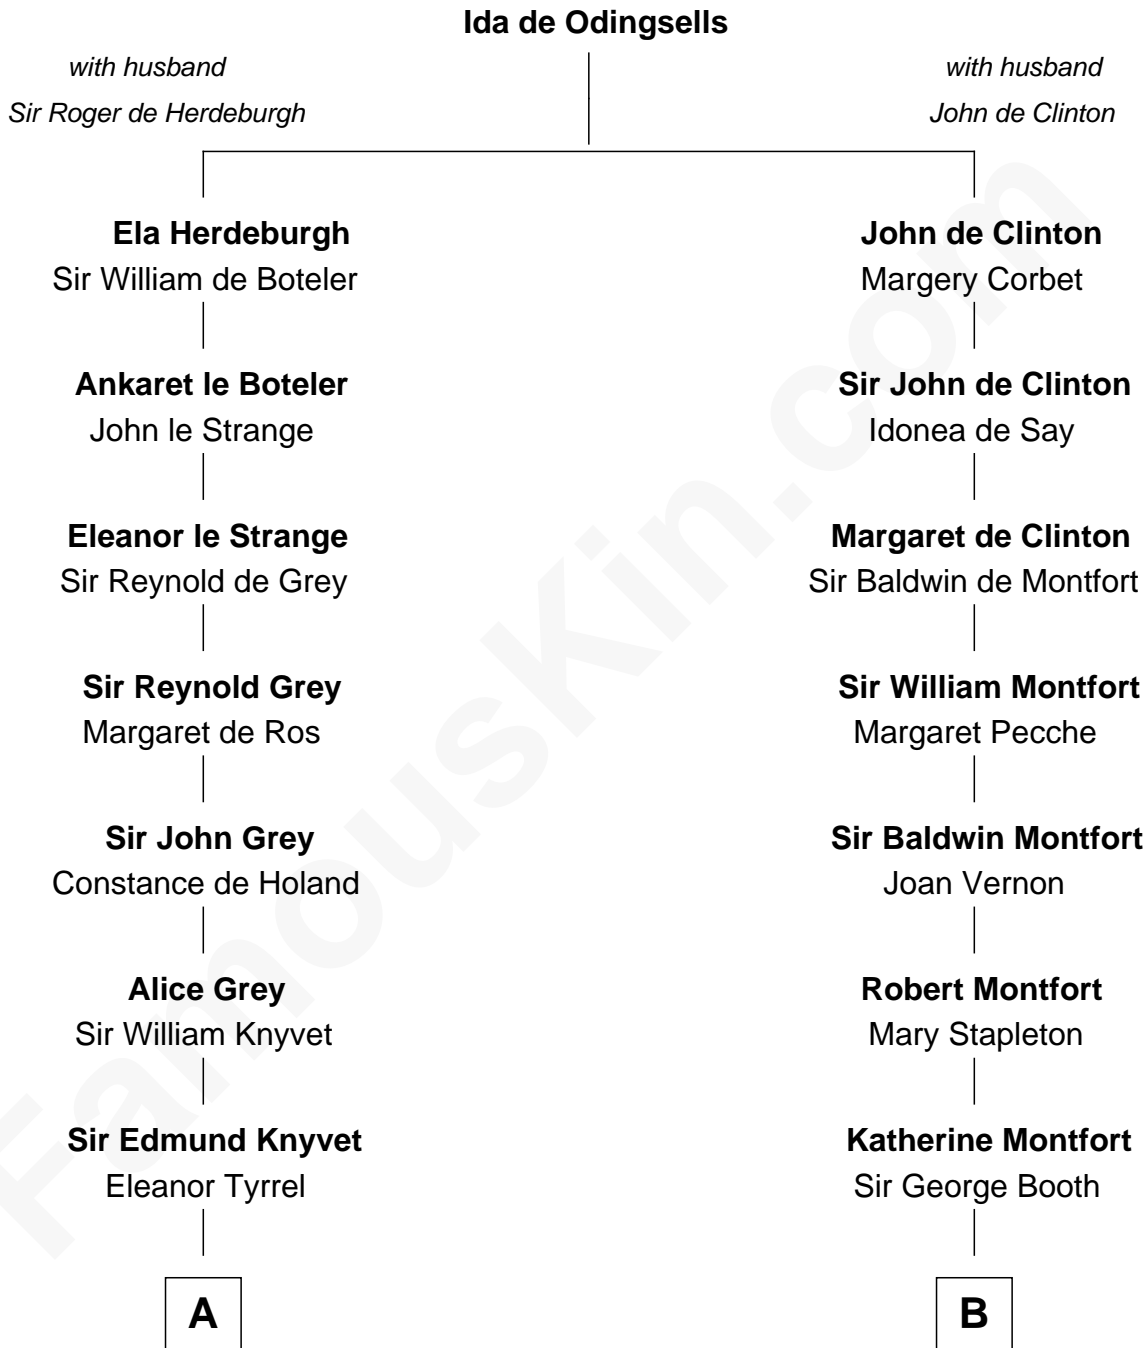

FamousKin.com Relationship Chart of

Tilda Swinton

Movie Actress

21st cousin of

Christian Herter

59th Governor of Massachusetts

A

Sir Thomas Knyvet
Muriel Howard

Sir Henry Knyvet
Anne Pickering

Alice Knyvet
Christopher Dacre

Henry Dacre
of Corby Salkeld

Mary Dacre
Thomas Fetherstonhaugh

Timothy Fetherstonhaugh
Bridget Bellingham

Heneage Fetherstonhaugh
Joan Lydston