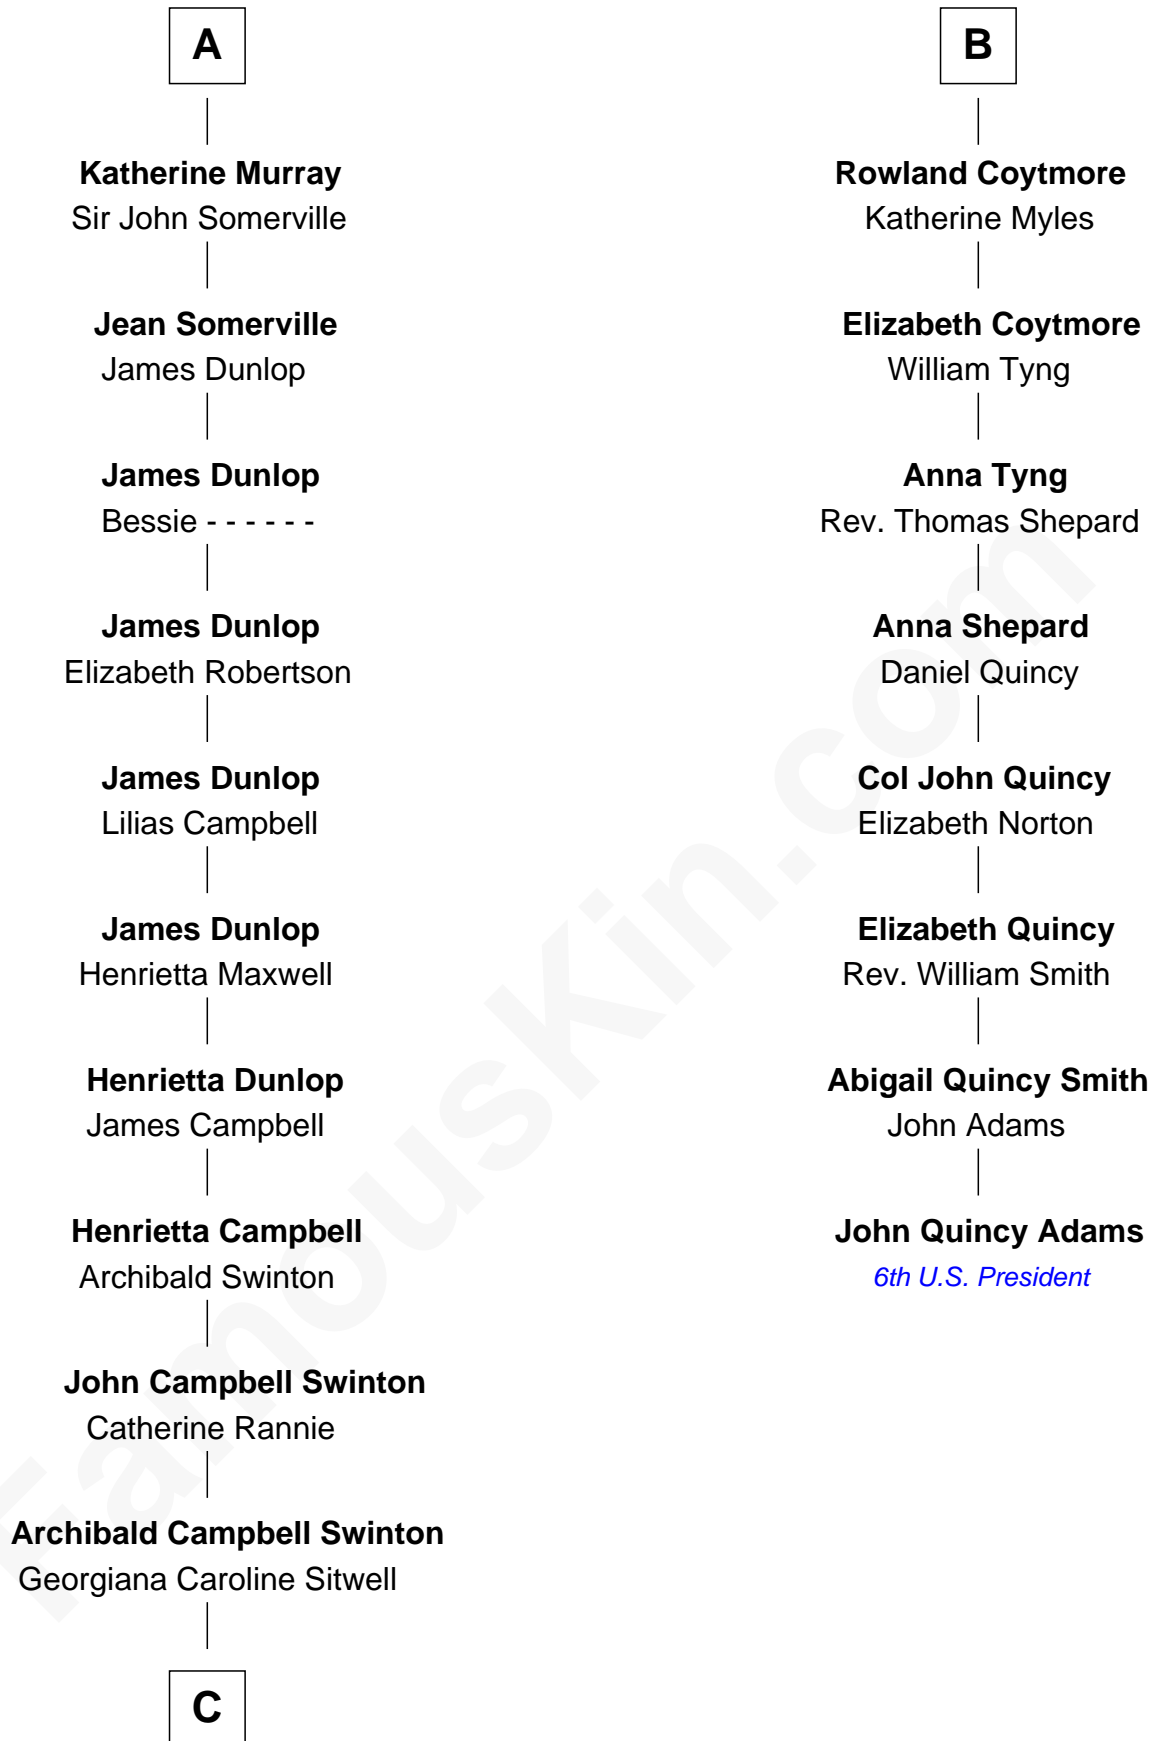

FamousKin.com Relationship Chart of

Tilda Swinton

Movie Actress

14th cousin 6 times removed of

John Quincy Adams

6th U.S. President

Katherine Roet

John of Gaunt

C

George Sitwell Campbell Swinton

Elizabeth Ebsworth

Alan Henry Campbell Swinton

Mariora Beatrice Evelyn Rochfort Alers-Hankey

Sir John Swinton

Judith Balfour Killen

Tilda Swinton

Movie Actress