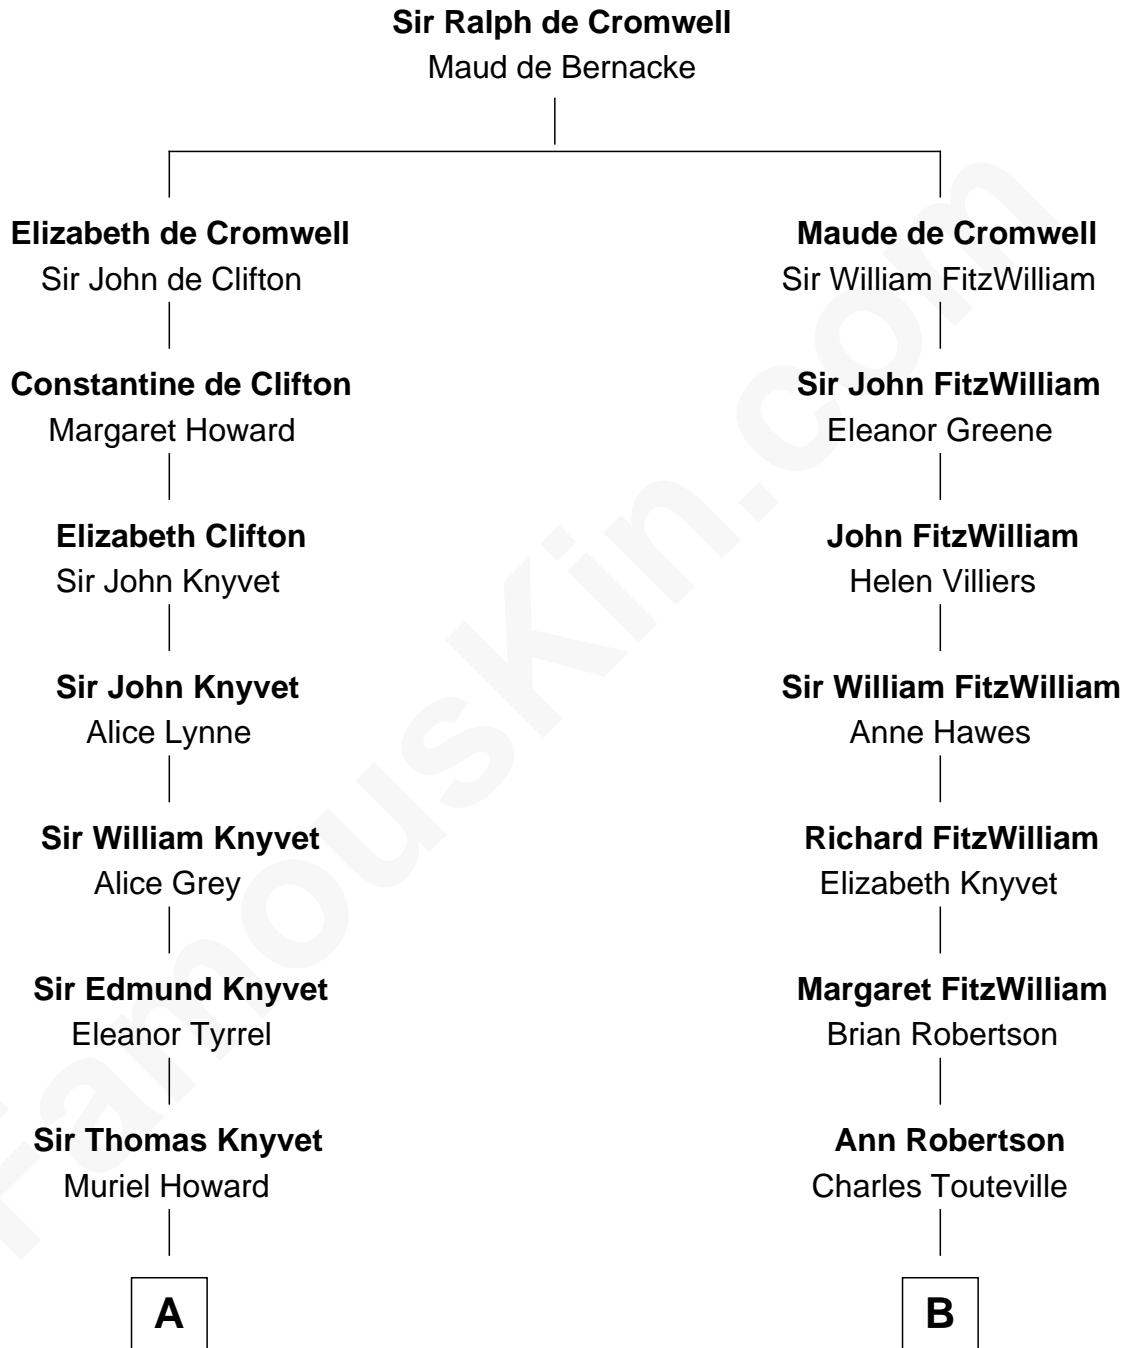

**FamousKin.com**  
**Relationship Chart of**  
**Tilda Swinton**  
*Movie Actress*

13th cousin 7 times removed of  
**John Quincy Adams**  
*6th U.S. President*

**C**

**Gertrude Clare Fetherstonhaugh**  
Cecil George Herbert Alers-Hankey

**Matoria Beatrice Evelyn Rochfort Alers-Hankey**  
Alan Henry Campbell Swinton

**Sir John Swinton**  
Judith Balfour Killen

**Tilda Swinton**  
*Movie Actress*

Tilda Swinton photo by [Nicolas Genin](#) ([CC BY-SA 2.0](#))