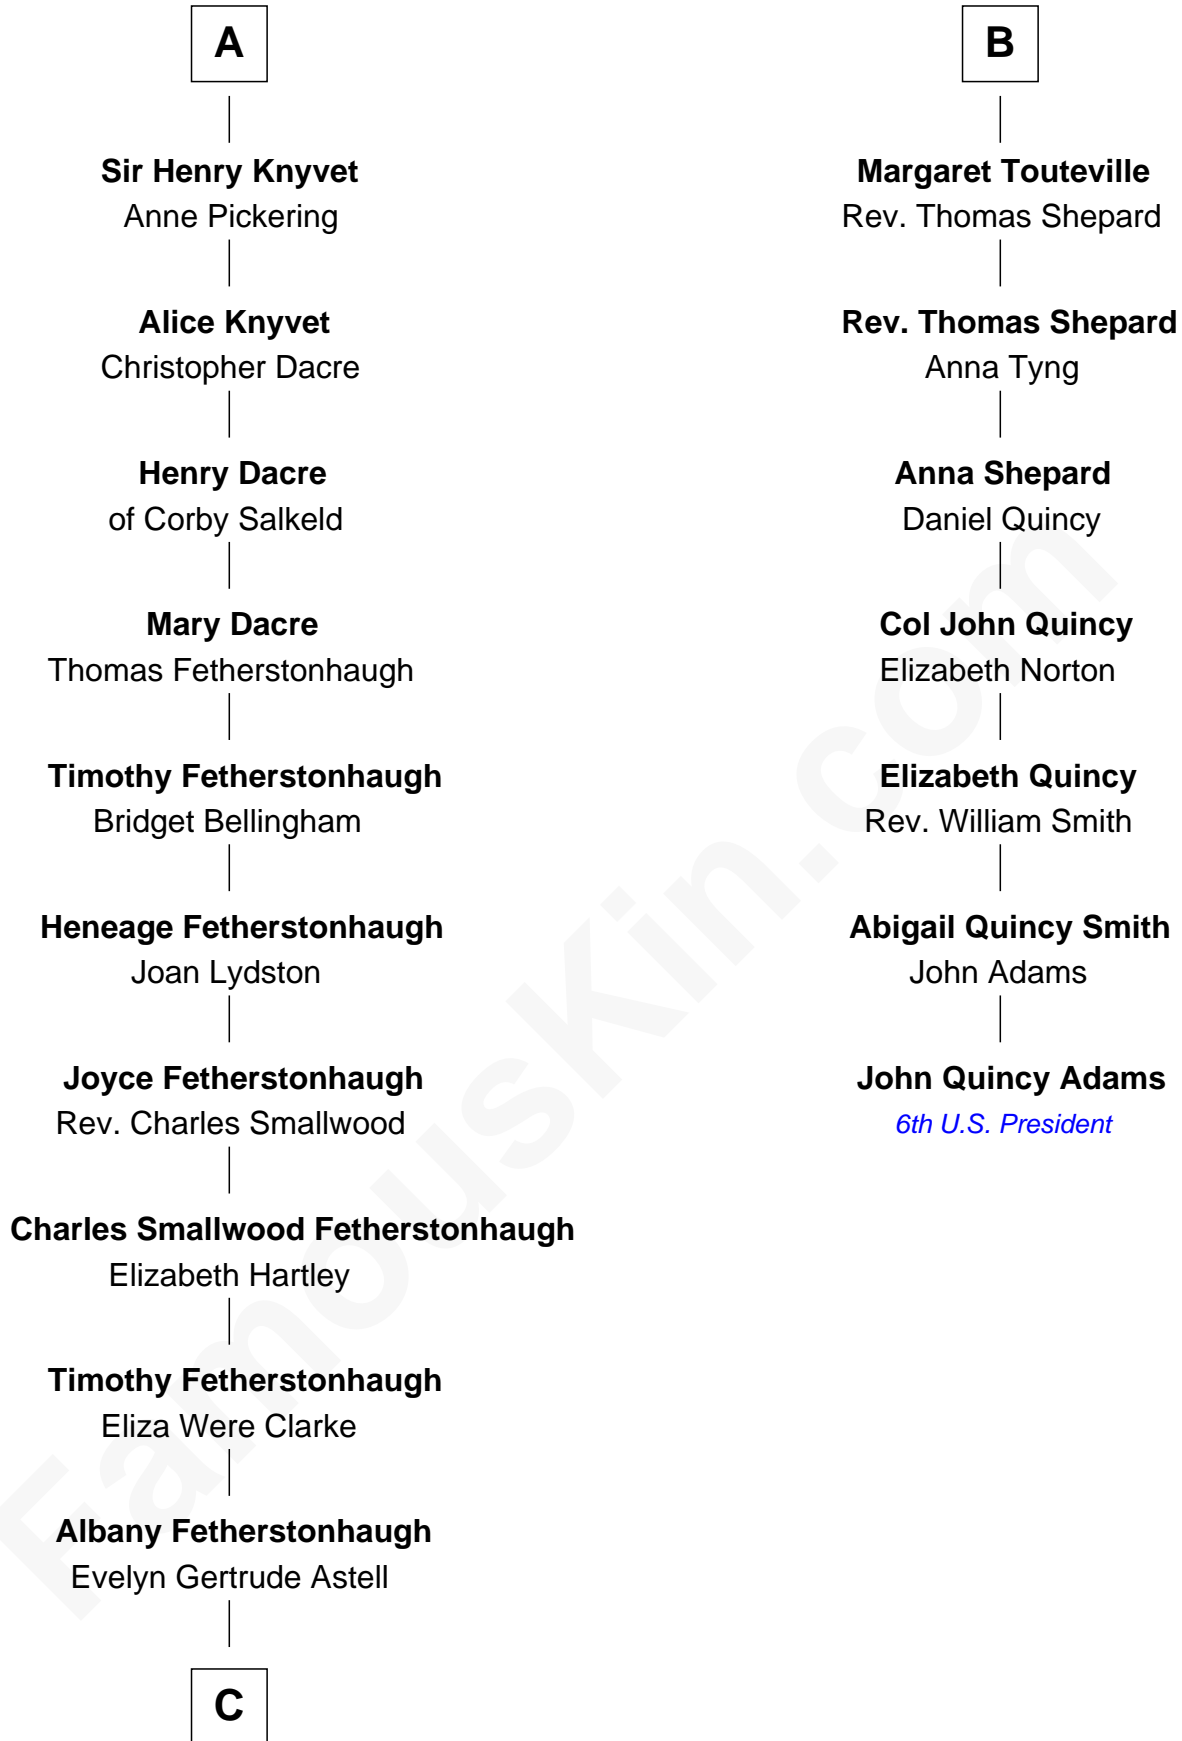

**FamousKin.com**  
**Relationship Chart of**  
**Tilda Swinton**  
*Movie Actress*

13th cousin 7 times removed of  
**John Quincy Adams**  
*6th U.S. President*

**C**

**Gertrude Clare Fetherstonhaugh**  
Cecil George Herbert Alers-Hankey

**Matoria Beatrice Evelyn Rochfort Alers-Hankey**  
Alan Henry Campbell Swinton

**Sir John Swinton**  
Judith Balfour Killen

**Tilda Swinton**  
*Movie Actress*

Tilda Swinton photo by [Nicolas Genin](#) ([CC BY-SA 2.0](#))