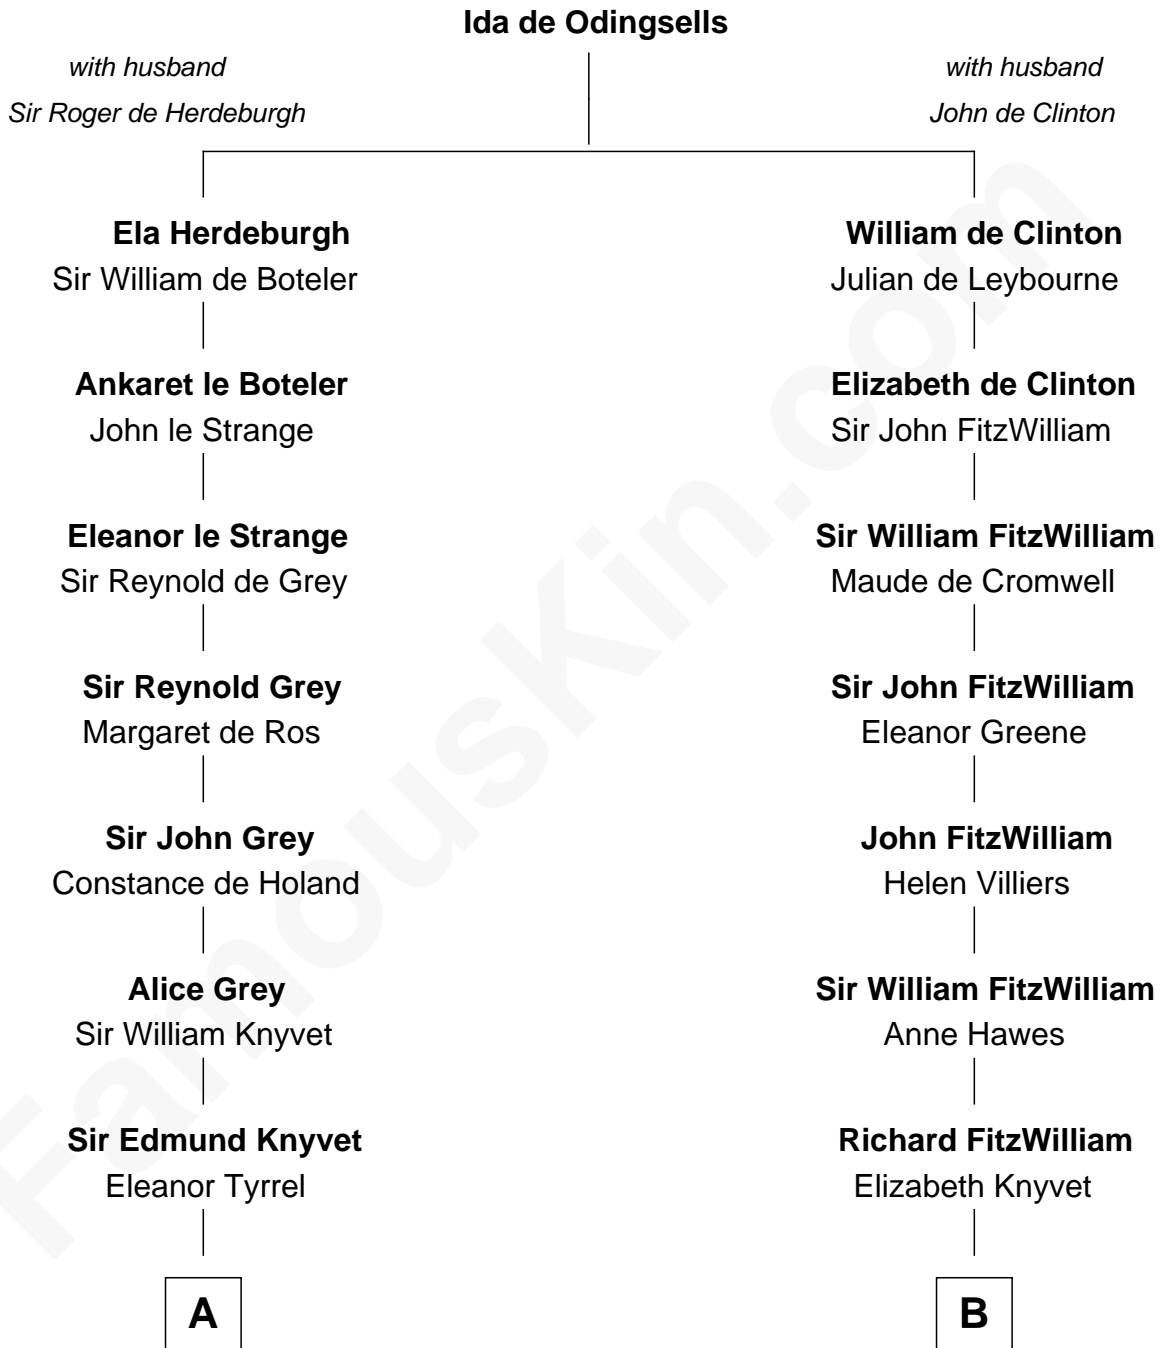

FamousKin.com
Relationship Chart of
Tilda Swinton
Movie Actress

15th cousin 6 times removed of
John Quincy Adams
6th U.S. President

A

Sir Thomas Knyvet
Muriel Howard

Sir Henry Knyvet
Anne Pickering

Alice Knyvet
Christopher Dacre

Henry Dacre
of Corby Salkeld

Mary Dacre
Thomas Fetherstonhaugh

Timothy Fetherstonhaugh
Bridget Bellingham

Heneage Fetherstonhaugh
Joan Lydston

Joyce Fetherstonhaugh
Rev. Charles Smallwood

Charles Smallwood Fetherstonhaugh
Elizabeth Hartley