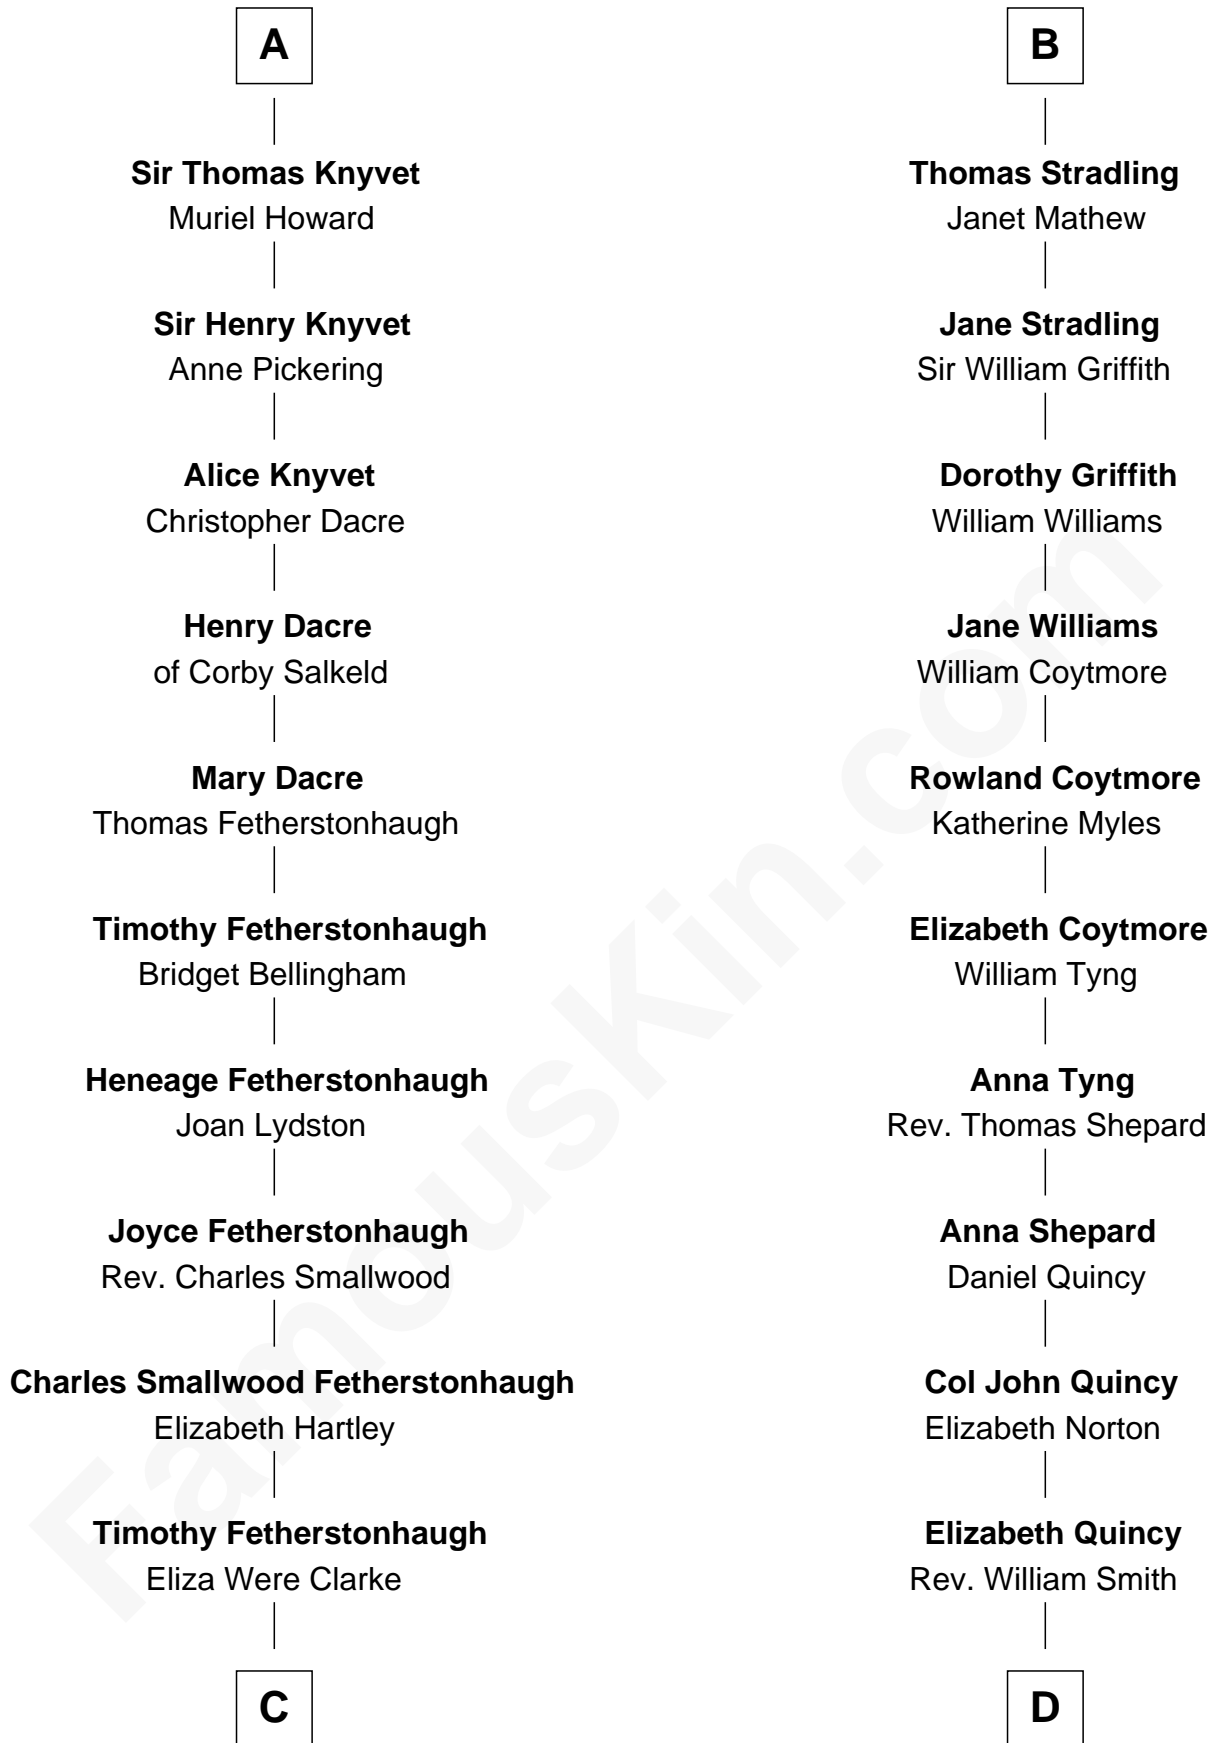

FamousKin.com
Relationship Chart of
Tilda Swinton
Movie Actress

18th cousin 3 times removed of
John Quincy Adams
6th U.S. President

C

Albany Fetherstonhaugh

Evelyn Gertrude Astell

Gertrude Clare Fetherstonhaugh

Cecil George Herbert Alers-Hankey

Mariora Beatrice Evelyn Rochfort Alers-Hankey

Alan Henry Campbell Swinton

Sir John Swinton

Judith Balfour Killen

Tilda Swinton

Movie Actress

D