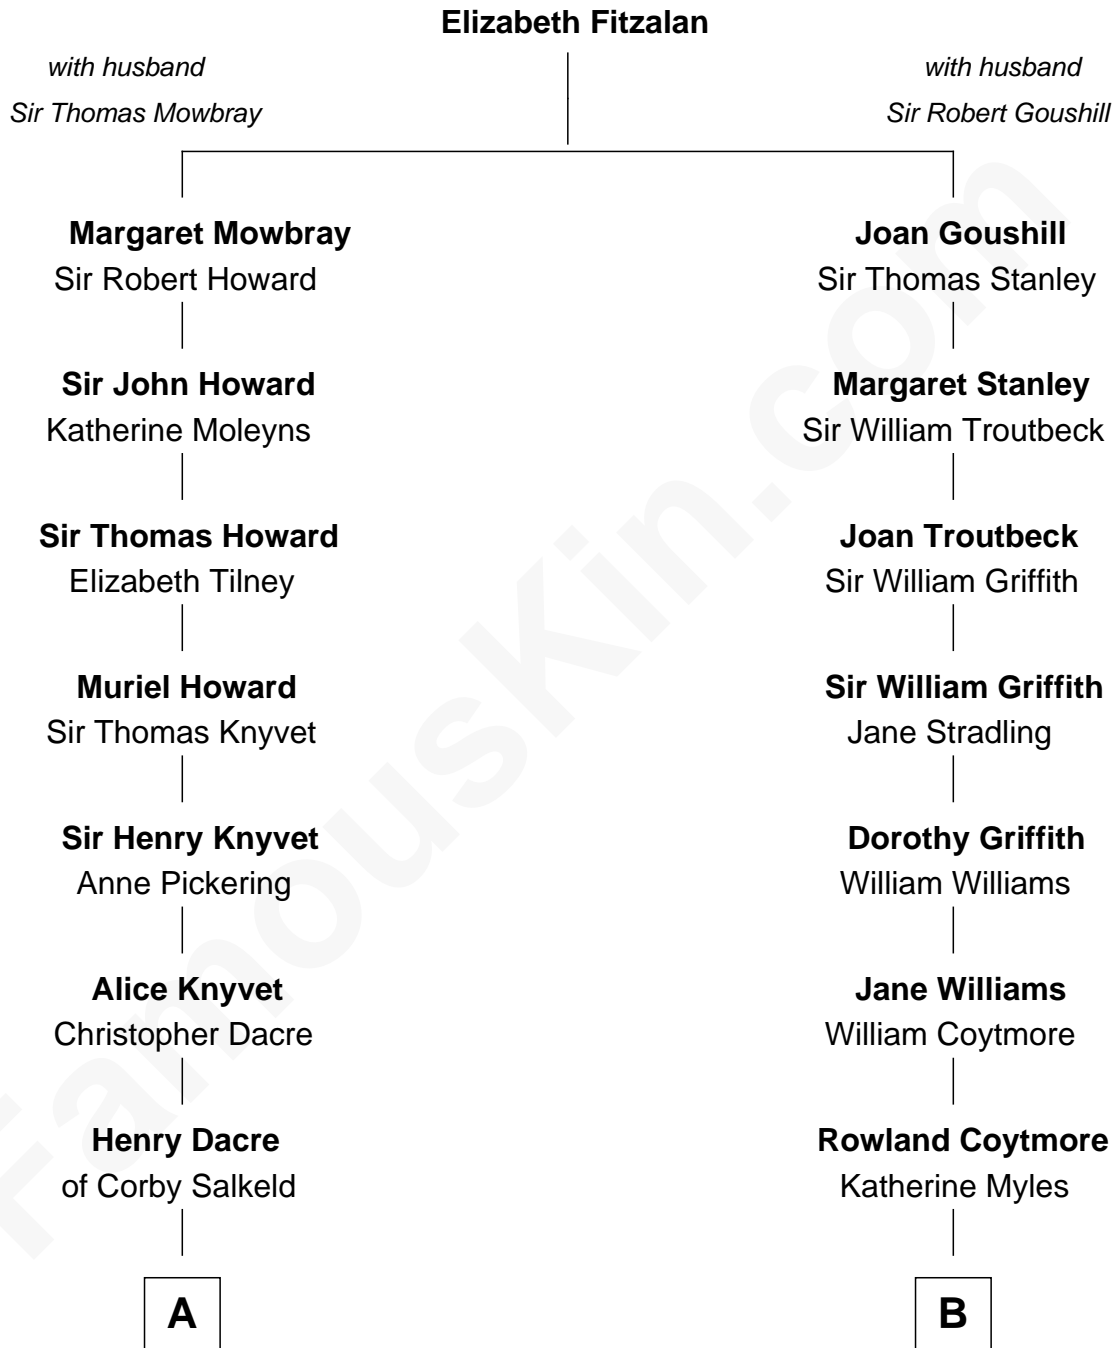

FamousKin.com
Relationship Chart of
Tilda Swinton
Movie Actress

13th cousin 4 times removed of
John Quincy Adams
6th U.S. President

A

Mary Dacre

Thomas Fetherstonhaugh

Timothy Fetherstonhaugh

Bridget Bellingham