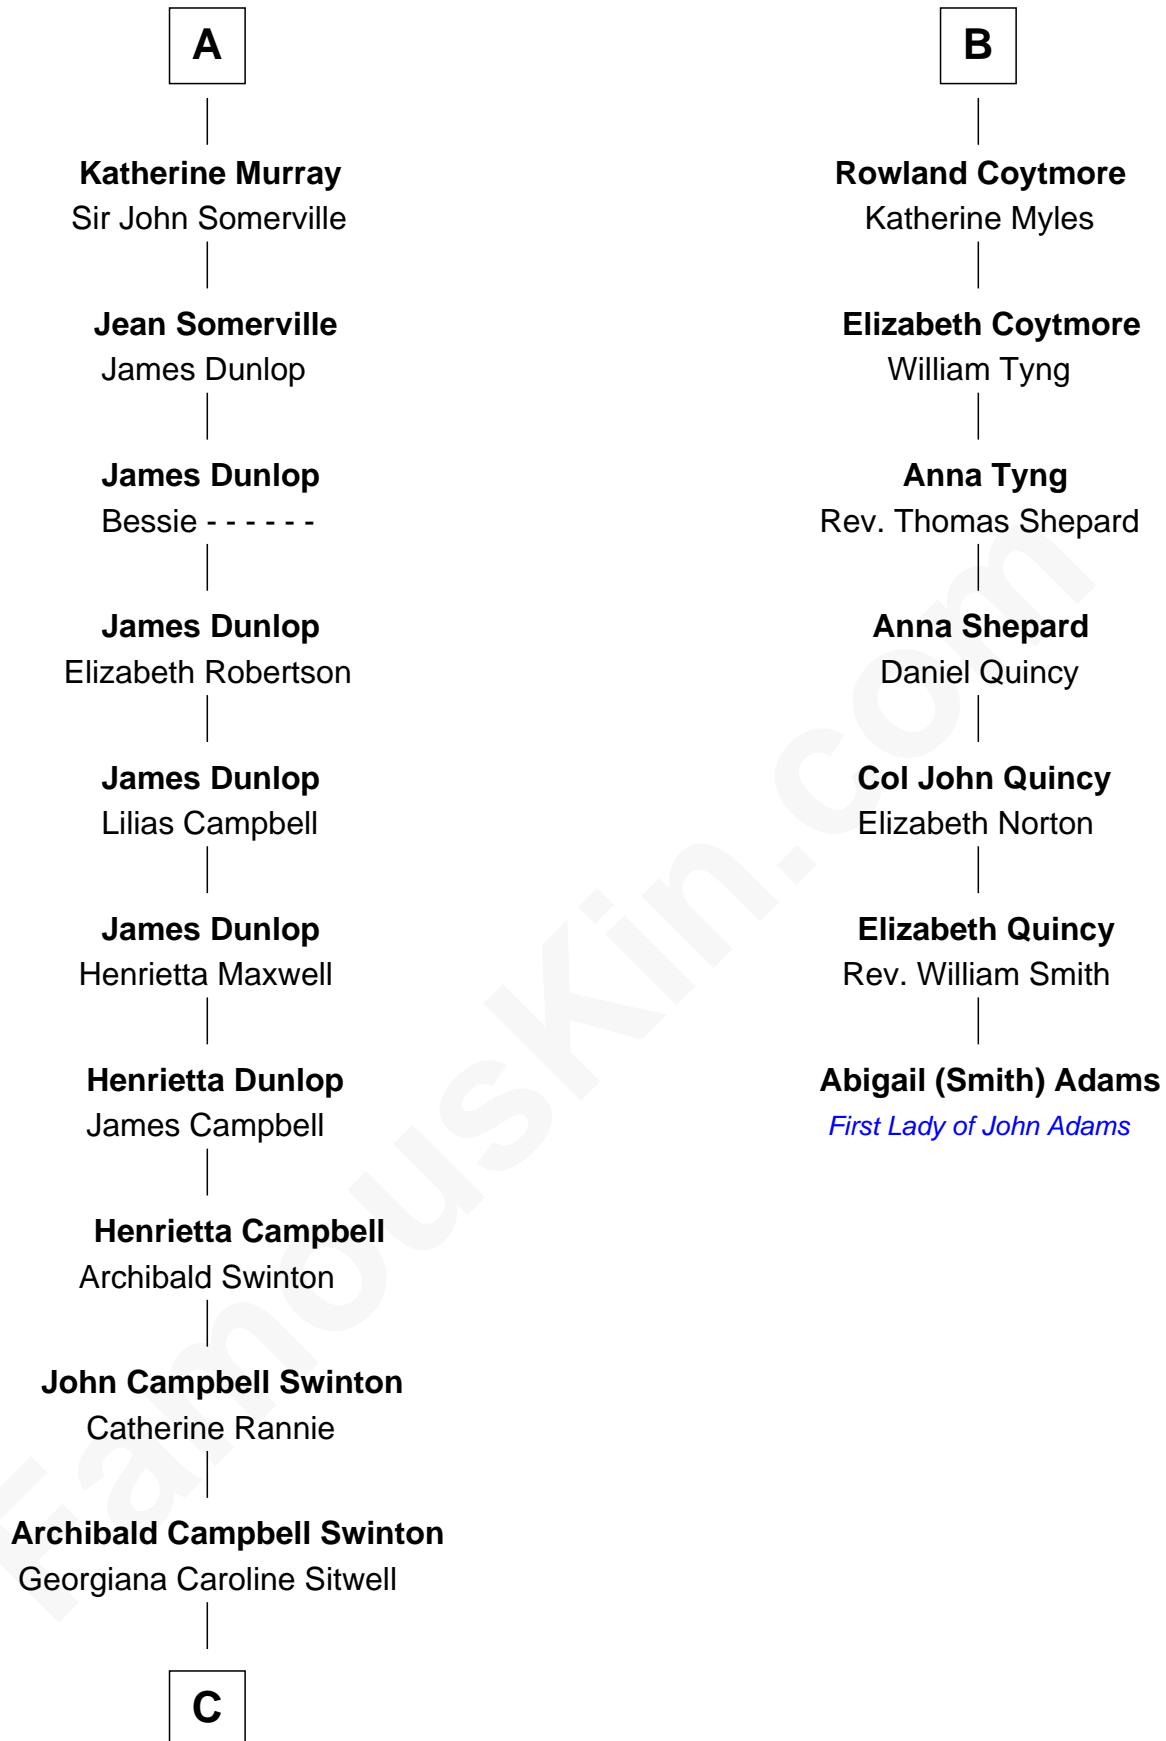

FamousKin.com
Relationship Chart of
Tilda Swinton
Movie Actress

13th cousin 7 times removed of

Abigail (Smith) Adams
First Lady of President John Adams

C

George Sitwell Campbell Swinton

Elizabeth Ebsworth

Alan Henry Campbell Swinton

Mariora Beatrice Evelyn Rochfort Alers-Hankey

Sir John Swinton

Judith Balfour Killen

Tilda Swinton

Movie Actress

FamousKin.com