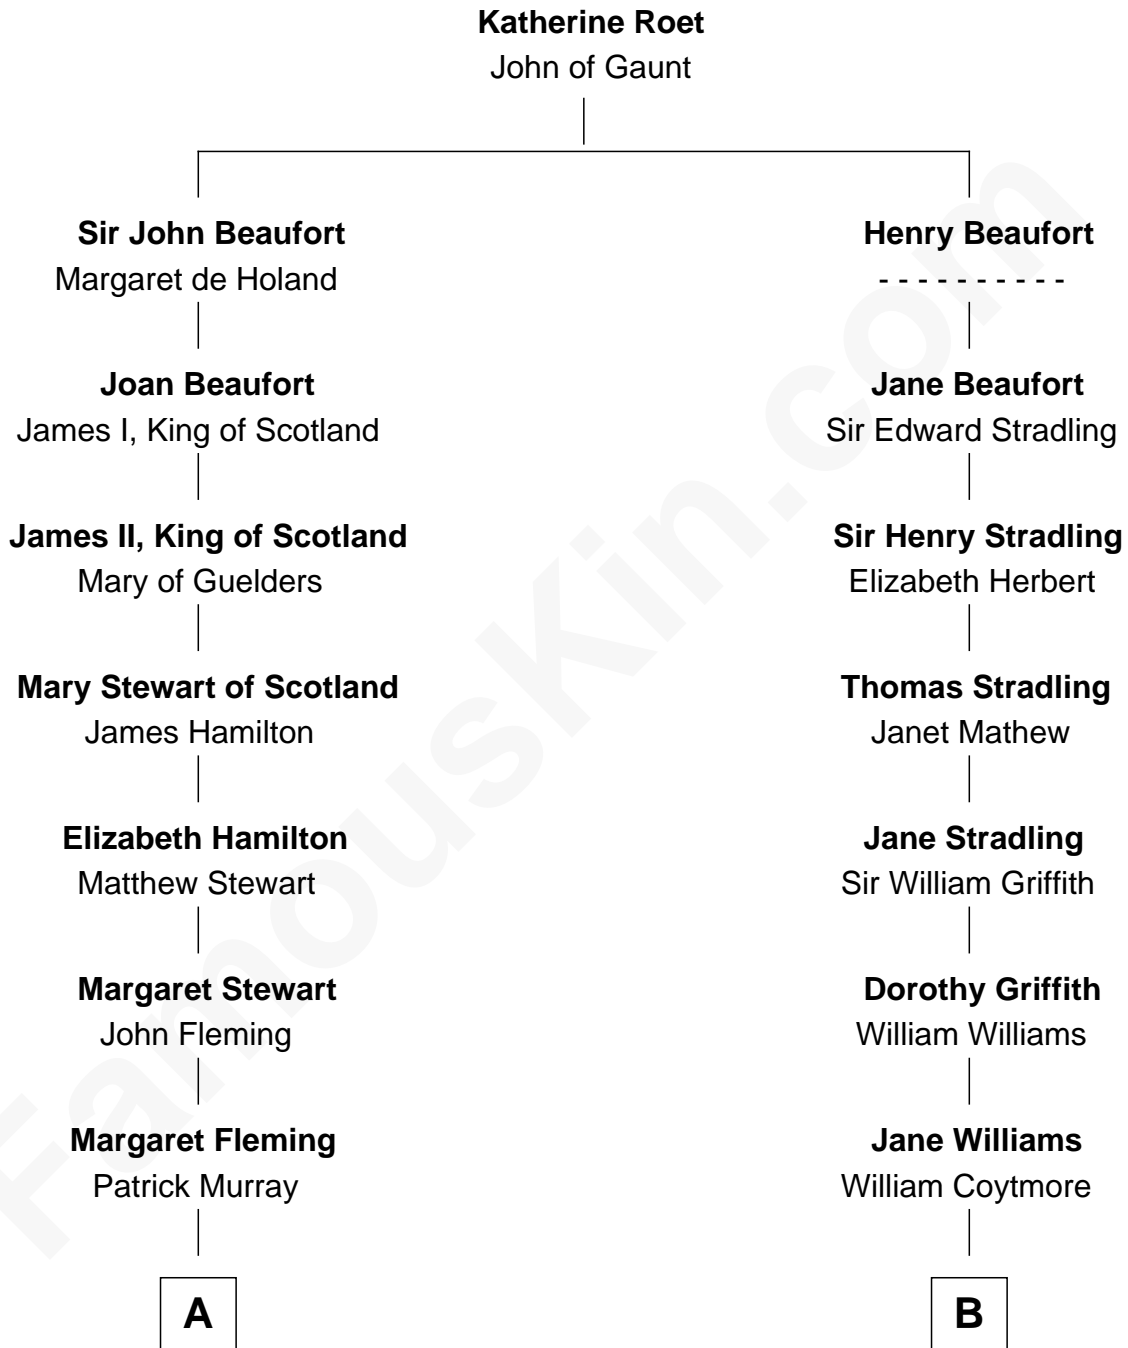

FamousKin.com
Relationship Chart of
Tilda Swinton
Movie Actress

13th cousin 7 times removed of

Abigail (Smith) Adams
First Lady of President John Adams

C

George Sitwell Campbell Swinton

Elizabeth Ebsworth

Alan Henry Campbell Swinton

Mariora Beatrice Evelyn Rochfort Alers-Hankey

Sir John Swinton

Judith Balfour Killen

Tilda Swinton

Movie Actress

FamousKin.com