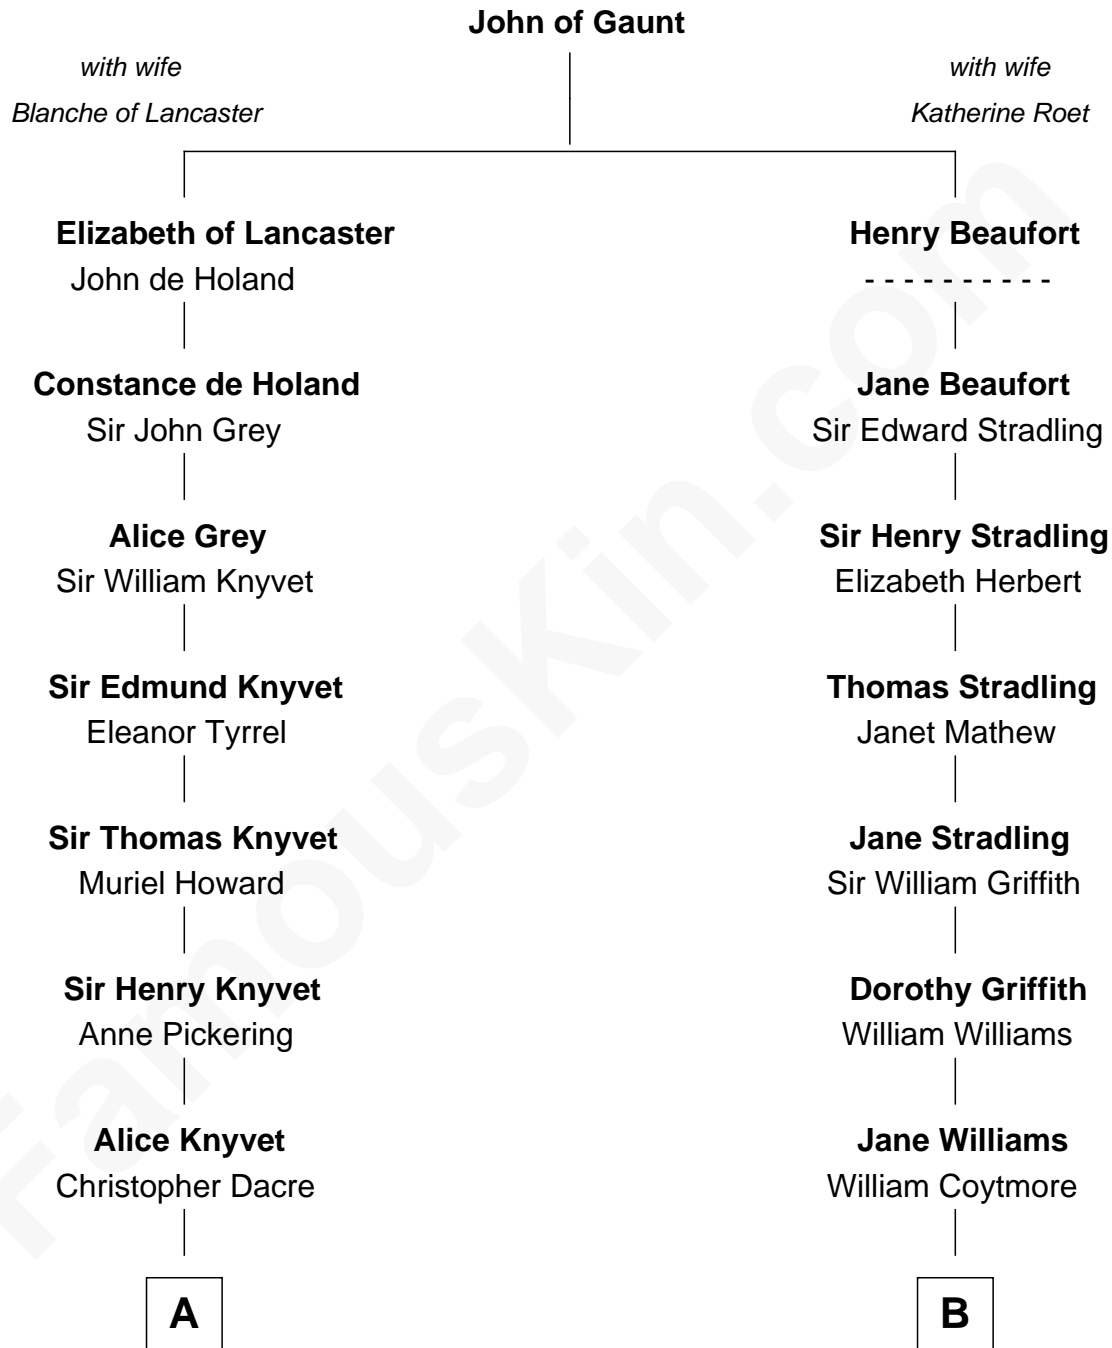

FamousKin.com
Relationship Chart of
Tilda Swinton
Movie Actress

13th cousin 5 times removed of

Abigail (Smith) Adams
First Lady of President John Adams

Sir John Swinton
Judith Balfour Killen

Tilda Swinton
Movie Actress

FamousKin.com