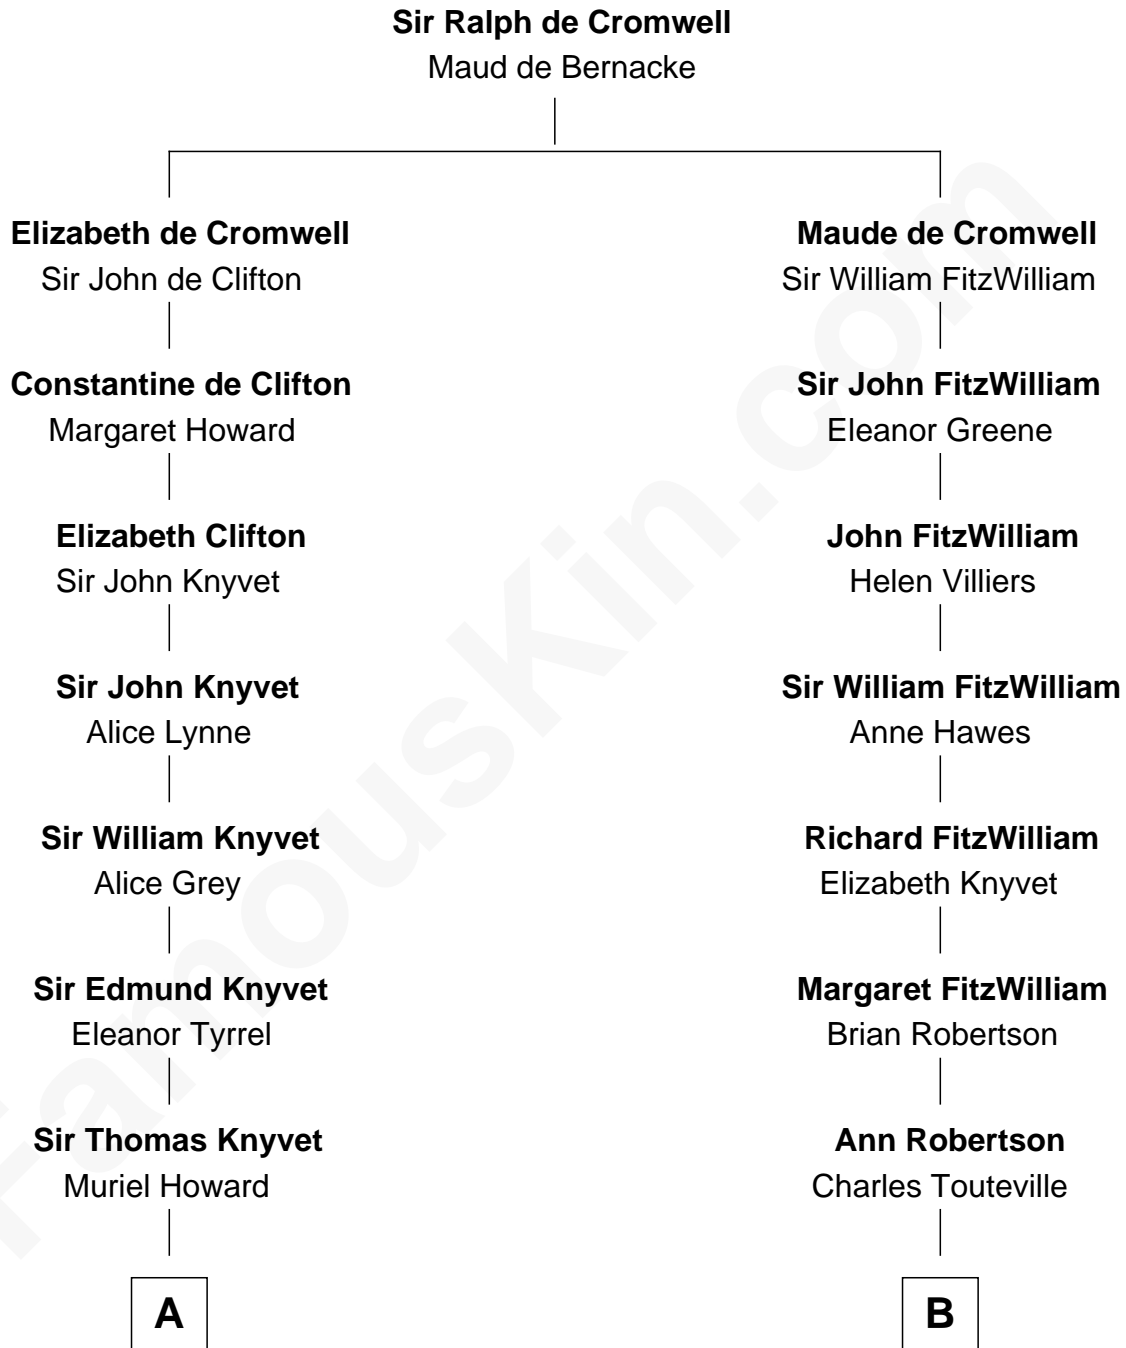

FamousKin.com
Relationship Chart of
Tilda Swinton
Movie Actress

12th cousin 8 times removed of

Abigail (Smith) Adams
First Lady of President John Adams

C

Gertrude Clare Fetherstonhaugh
Cecil George Herbert Alers-Hankey

Matoria Beatrice Evelyn Rochfort Alers-Hankey
Alan Henry Campbell Swinton

Sir John Swinton
Judith Balfour Killen

Tilda Swinton
Movie Actress

FamousKin.com