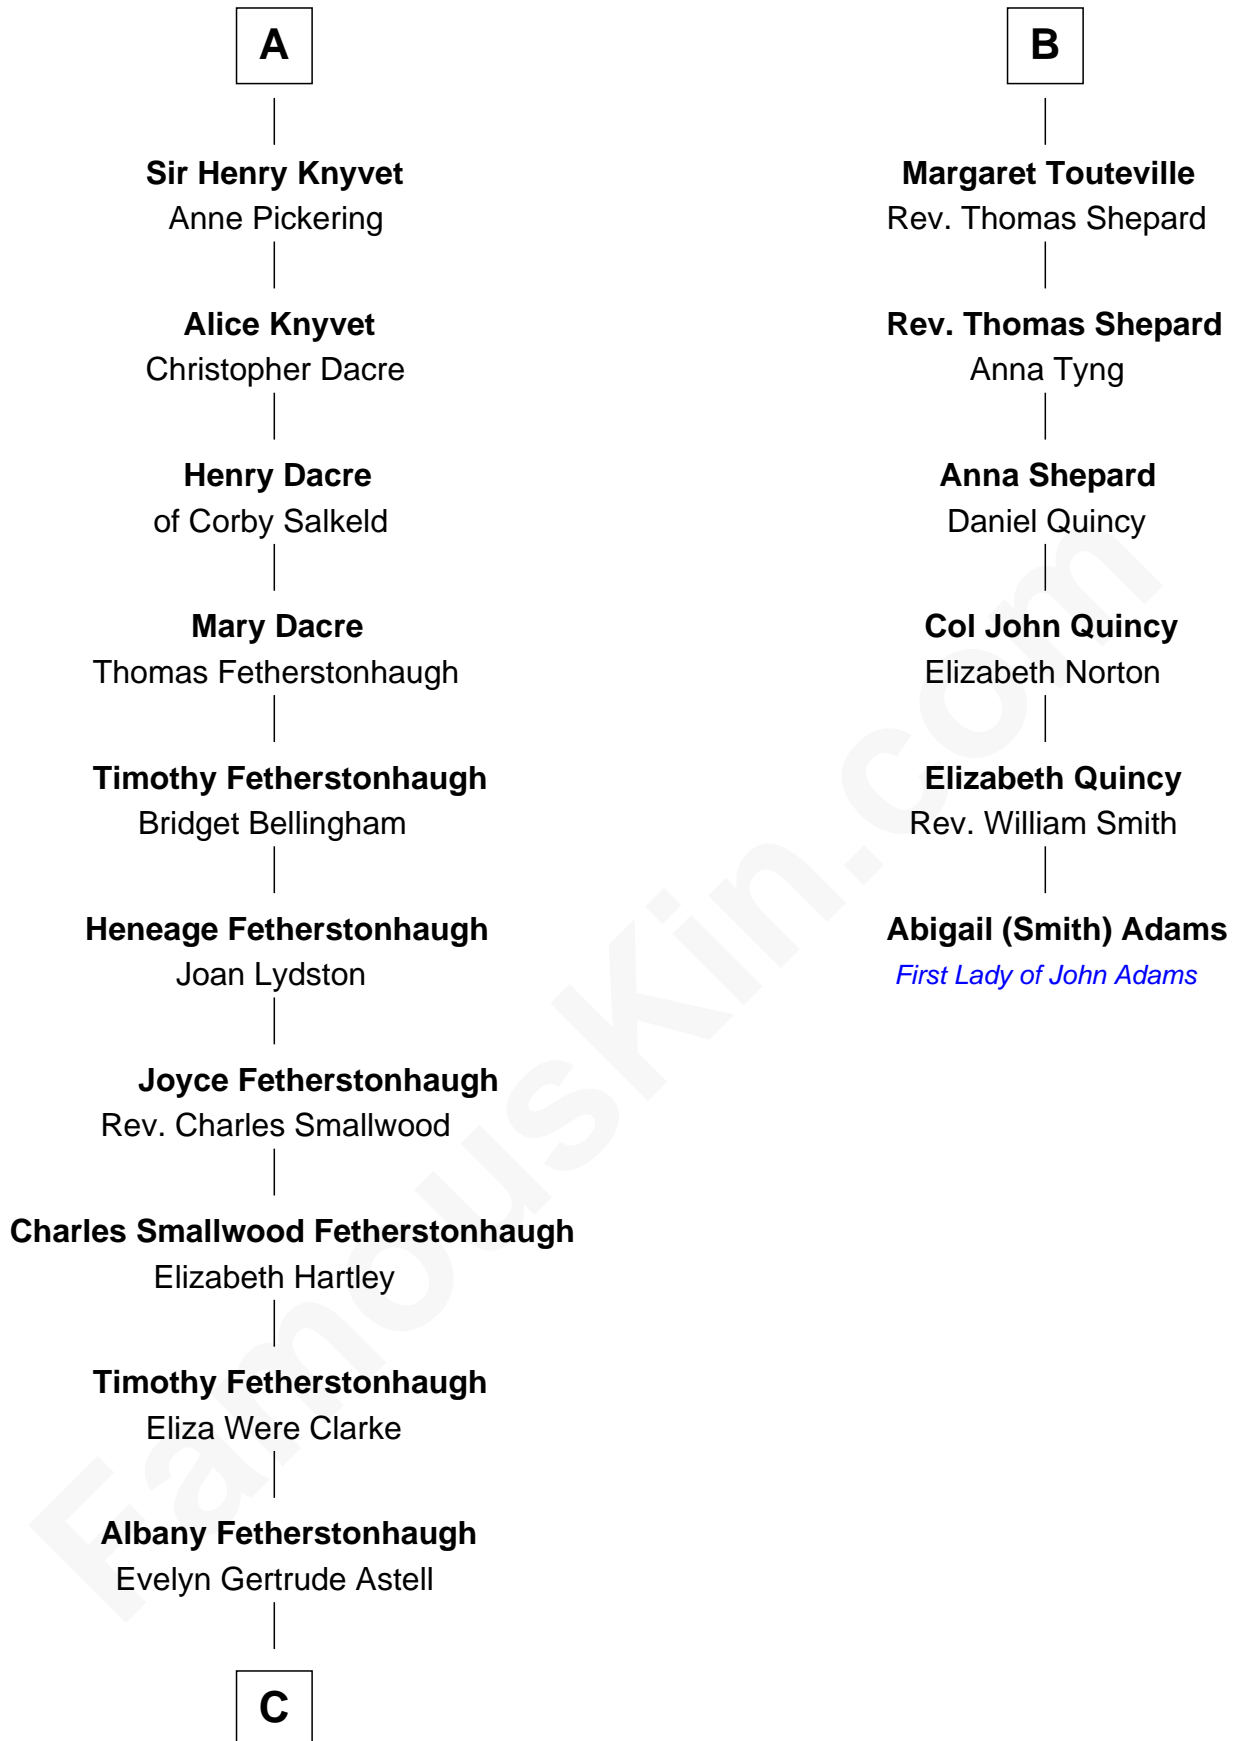

FamousKin.com
Relationship Chart of
Tilda Swinton
Movie Actress

12th cousin 8 times removed of

Abigail (Smith) Adams
First Lady of President John Adams

C

Gertrude Clare Fetherstonhaugh
Cecil George Herbert Alers-Hankey

Matoria Beatrice Evelyn Rochfort Alers-Hankey
Alan Henry Campbell Swinton

Sir John Swinton
Judith Balfour Killen

Tilda Swinton
Movie Actress

FamousKin.com