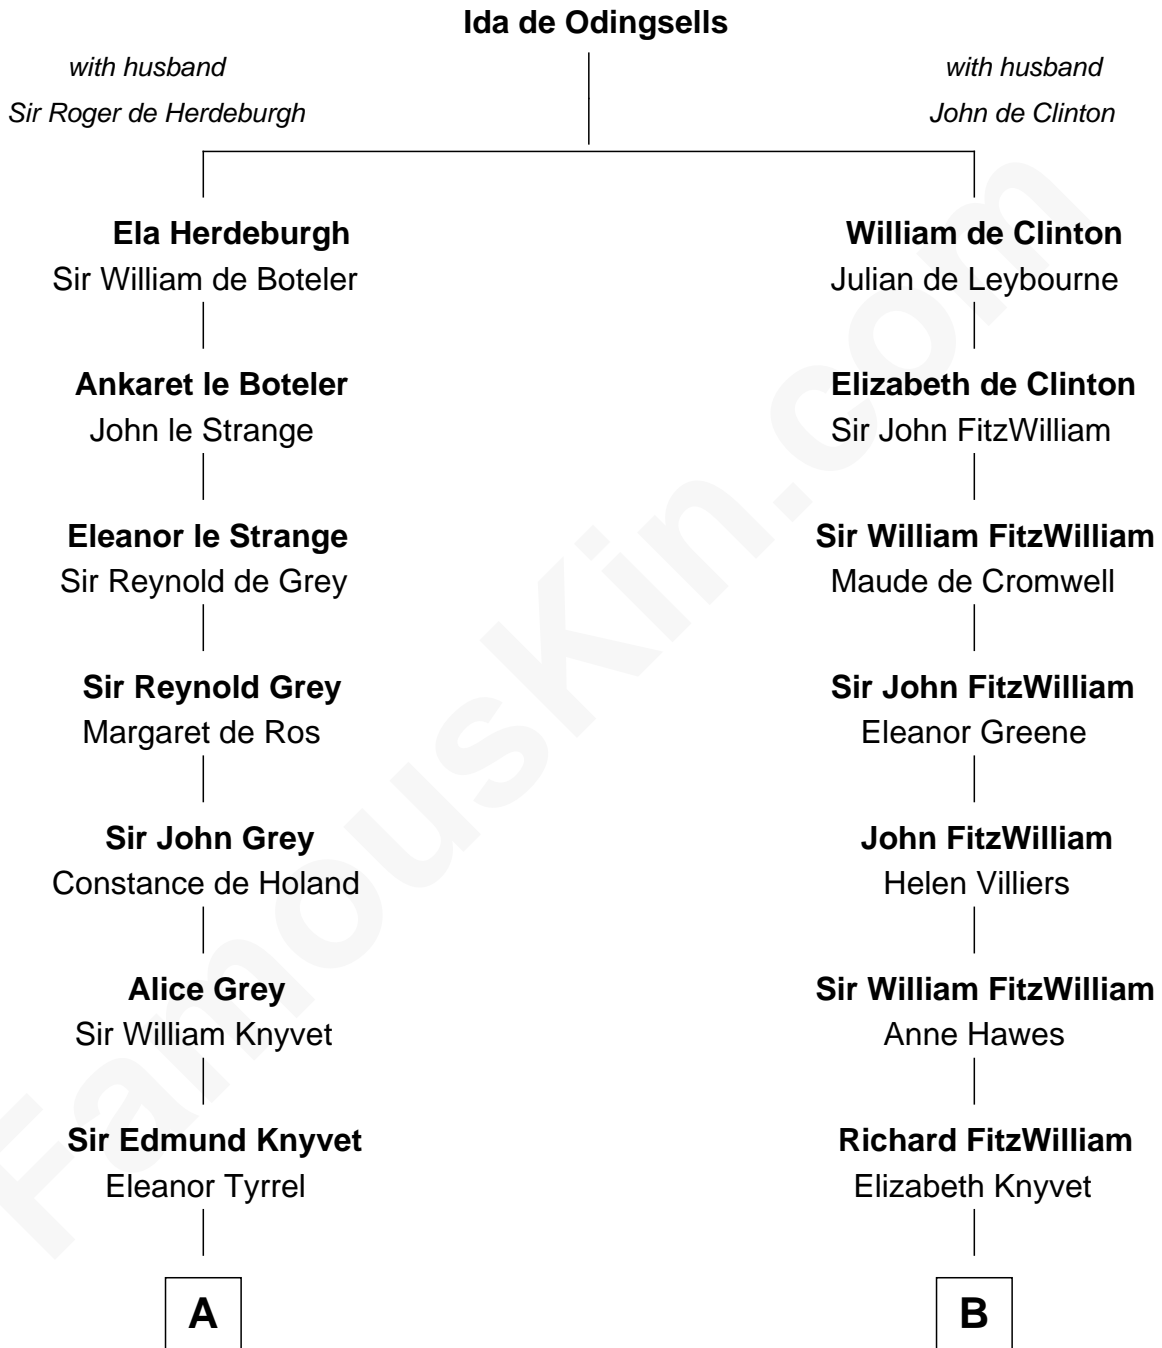

FamousKin.com
Relationship Chart of
Tilda Swinton
Movie Actress

14th cousin 7 times removed of

Abigail (Smith) Adams
First Lady of President John Adams

C

Albany Fetherstonhaugh

Evelyn Gertrude Astell

Gertrude Clare Fetherstonhaugh

Cecil George Herbert Alers-Hankey

Mariora Beatrice Evelyn Rochfort Alers-Hankey

Alan Henry Campbell Swinton

Sir John Swinton

Judith Balfour Killen

Tilda Swinton

Movie Actress