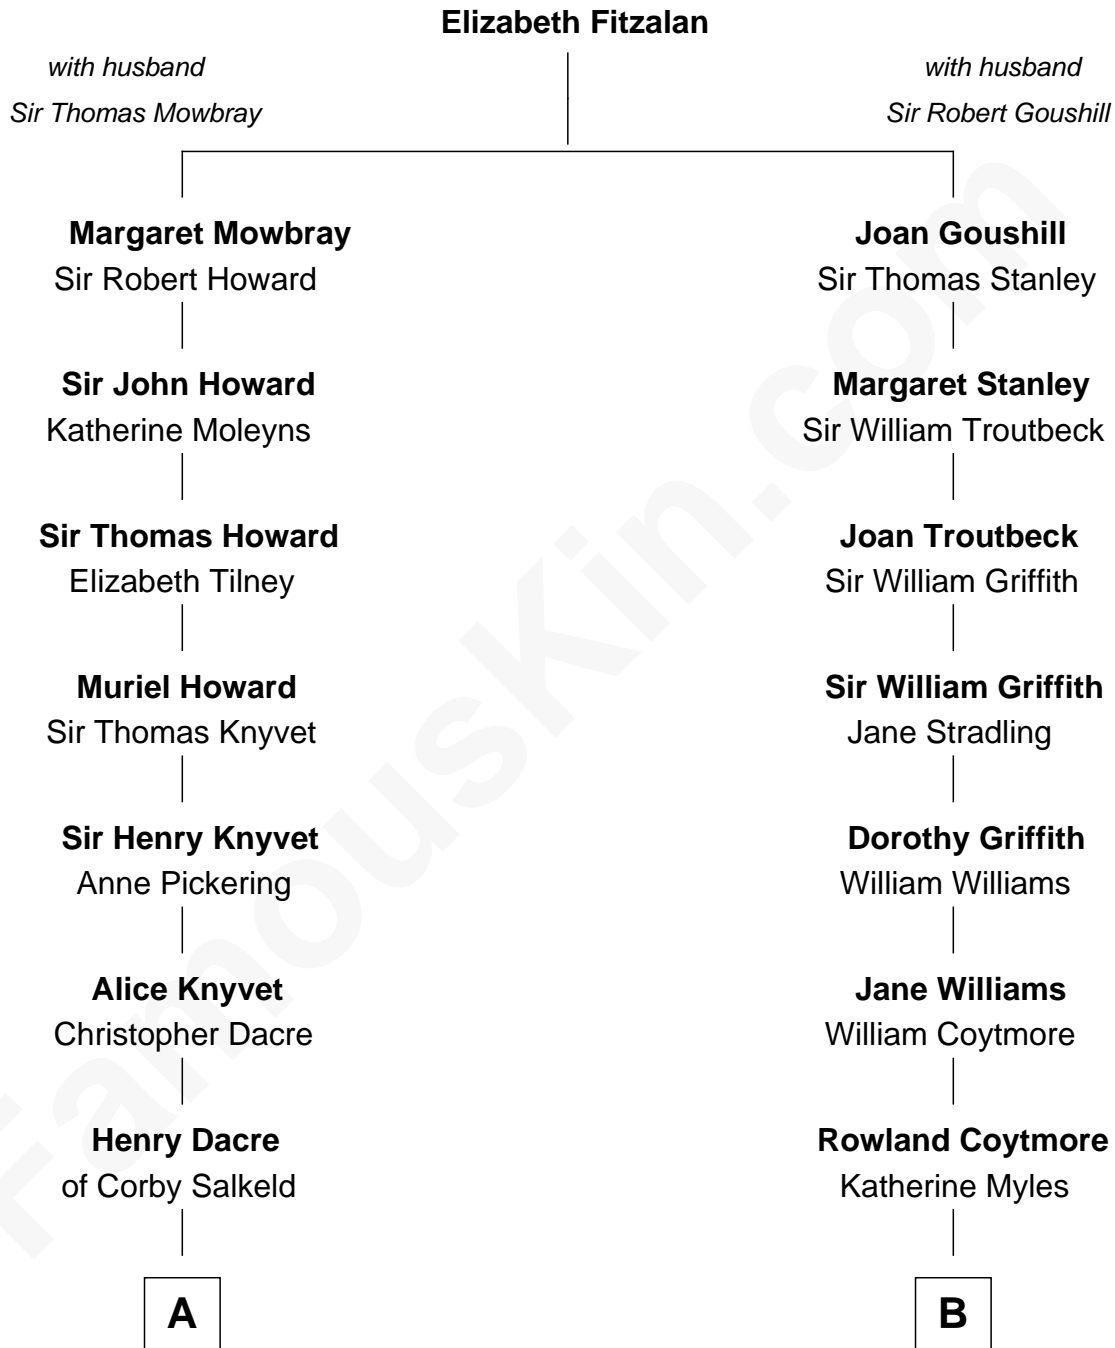

FamousKin.com

Relationship Chart of

Tilda Swinton

Movie Actress

12th cousin 5 times removed of

Abigail (Smith) Adams

First Lady of President John Adams

A