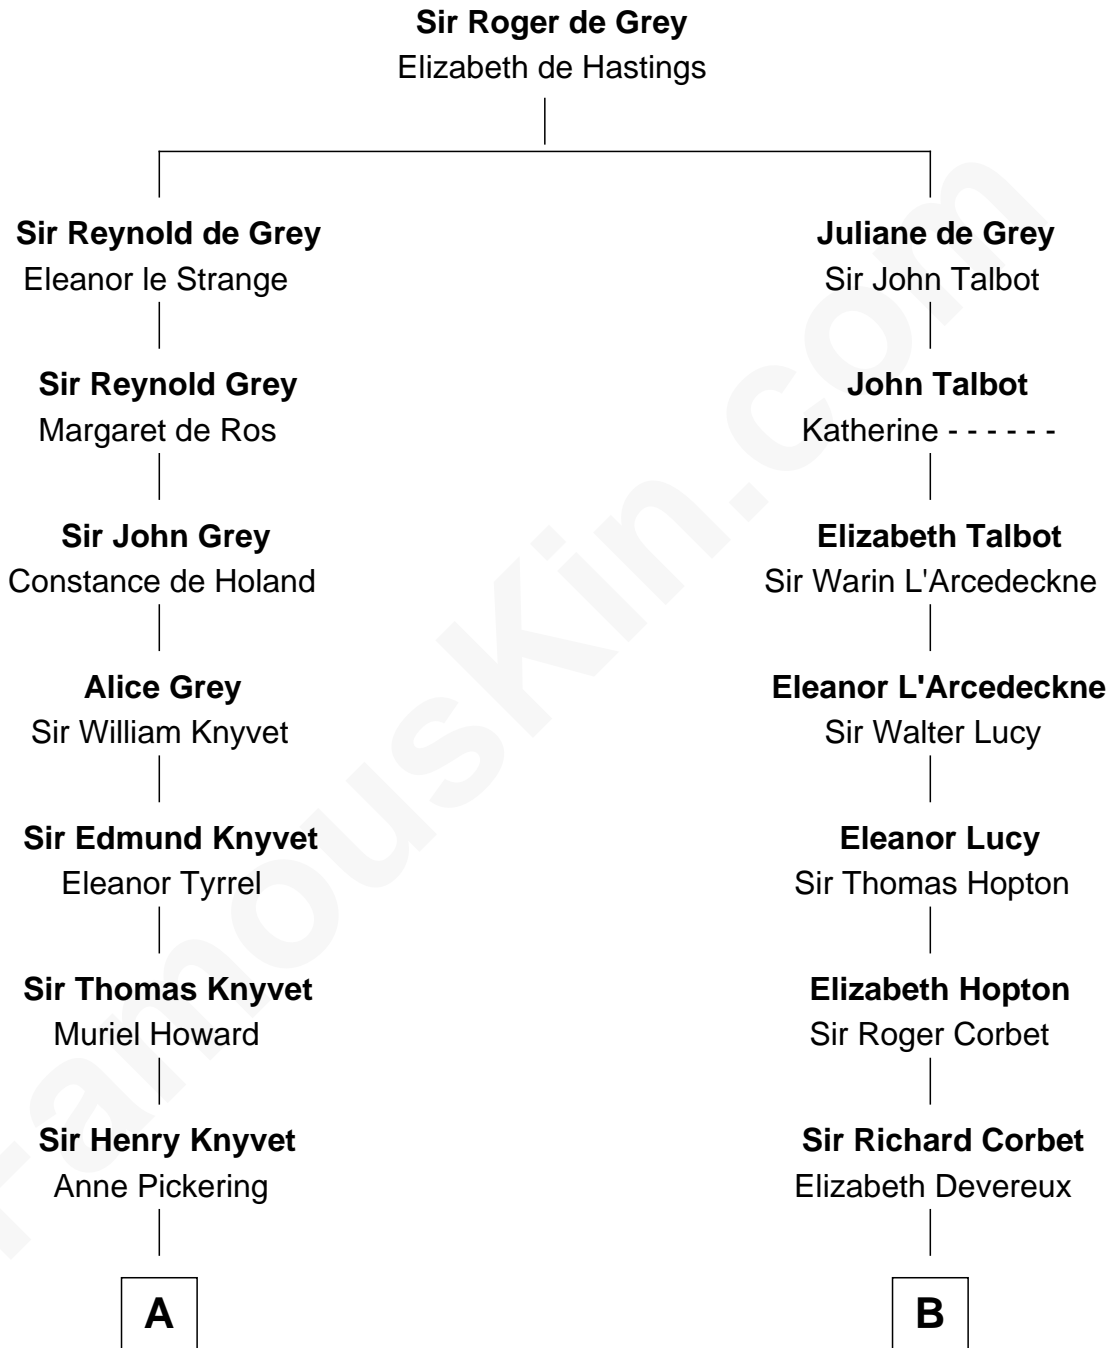

FamousKin.com Relationship Chart of

Tilda Swinton

Movie Actress

19th cousin 1 time removed of

Orson Welles

Radio, Stage, and Movie Actor

C

Mariora Beatrice Evelyn Rochfort Alers-Hankey

Alan Henry Campbell Swinton

Sir John Swinton

Judith Balfour Killen

Tilda Swinton

Movie Actress

D

Henry Hill Welles

Mary Putnam